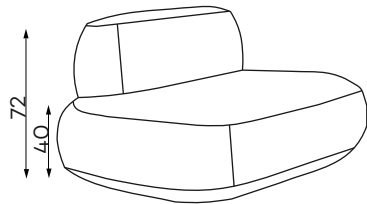

befame

SKEW

Skew is an extraordinary furniture collection created by an artist who drew inspiration from gentle, expansive landscapes. Carefully observing nature, he decided to bring this harmony and tranquility into the interiors. Each element of the collection has been meticulously designed to create a soft world, free from unnecessary obstacles. The composition of Skew is based on geometric forms, accentuated by delicate piping, adding subtle character. This remarkable combination makes these furniture pieces both functional and aesthetically appealing. One of the greatest advantages of the Skew collection is its versatility. The set consists of five elements that can be freely combined and rearranged, adapting to the changing needs of the client, the character of the room, or even the mood.

Modular units

Available in a left-hand or right-hand configuration. The sets below are left-hand facing. _____

Skew coffee table
oak wood top

All dimensions of upholstered furniture are given with a tolerance of +/- 4 cm.

Other dimensions

Skew coffee table
oak wood top

Skew black
metal leg

Skew flat cushion

Skew corner cushion

Skew straight cushion

cushions are modular

What makes the SKEW stand out?