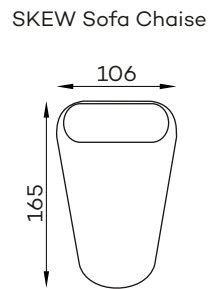

befame

SKEW

Skew is an extraordinary furniture collection created by an artist who drew inspiration from gentle, expansive landscapes. Carefully observing nature, he decided to bring this harmony and tranquility into the interiors. Each element of the collection has been meticulously designed to create a soft world, free from unnecessary obstacles. The composition of Skew is based on geometric forms, accentuated by delicate piping, adding subtle character. This remarkable combination makes these furniture pieces both functional and aesthetically appealing. One of the greatest advantages of the Skew collection is its versatility. The set consists of five elements that can be freely combined and rearranged, adapting to the changing needs of the client, the character of the room, or even the mood.

Modular units

Available in a left-hand or right-hand configuration. The sets below are left-hand facing. _____

Skew coffee table
oak wood top

All dimensions of upholstered furniture are given with a tolerance of +/- 4 cm.