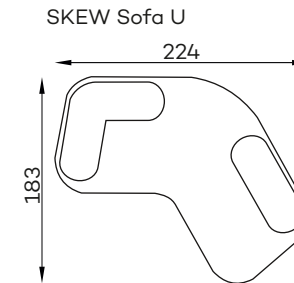

Modular units

Available in a left-hand or right-hand configuration. The sets below are left-hand facing. _____

Skew coffee table
oak wood top

All dimensions of upholstered furniture are given with a tolerance of +/- 4 cm.