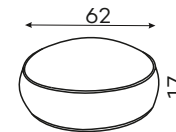

Modular units

Available in a left-hand or right-hand configuration. The sets below are left-hand facing. _____

Skew coffee table
oak wood top

All dimensions of upholstered furniture are given with a tolerance of +/- 4 cm.

Other dimensions

Skew coffee table
oak wood top

Skew black
metal leg

Skew flat cushion

Skew corner cushion

Skew straight cushion

cushions are modular

What makes the SKEW stand out?