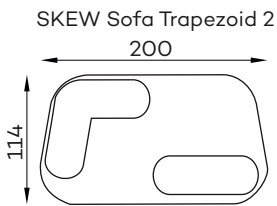

befame

SKEW

Skew is an extraordinary furniture collection created by an artist who drew inspiration from gentle, expansive landscapes. Carefully observing nature, he decided to bring this harmony and tranquility into the interiors. Each element of the collection has been meticulously designed to create a soft world, free from unnecessary obstacles. The composition of Skew is based on geometric forms, accentuated by delicate piping, adding subtle character. This remarkable combination makes these furniture pieces both functional and aesthetically appealing. One of the greatest advantages of the Skew collection is its versatility. The set consists of five elements that can be freely combined and rearranged, adapting to the changing needs of the client, the character of the room, or even the mood.

Modular units

Available in a left-hand or right-hand configuration. The sets below are left-hand facing. _____

Skew coffee table
oak wood top

All dimensions of upholstered furniture are given with a tolerance of +/- 4 cm.