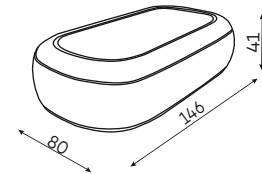

Modular units

Available in a left-hand or right-hand configuration. The sets below are left-hand facing. _____

Skew coffee table
oak wood top

All dimensions of upholstered furniture are given with a tolerance of +/- 4 cm.

Other dimensions

Skew coffee table
oak wood top

Skew black
metal leg

Skew flat cushion

Skew corner cushion

Skew straight cushion

cushions are modular

What makes the SKEW stand out?