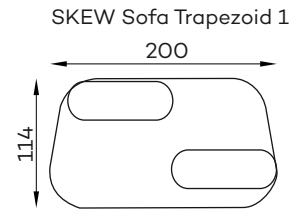

befame

SKEW

Skew is an extraordinary furniture collection created by an artist who drew inspiration from gentle, expansive landscapes. Carefully observing nature, he decided to bring this harmony and tranquility into the interiors. Each element of the collection has been meticulously designed to create a soft world, free from unnecessary obstacles. The composition of Skew is based on geometric forms, accentuated by delicate piping, adding subtle character. This remarkable combination makes these furniture pieces both functional and aesthetically appealing. One of the greatest advantages of the Skew collection is its versatility. The set consists of five elements that can be freely combined and rearranged, adapting to the changing needs of the client, the character of the room, or even the mood.

Modular units

Available in a left-hand or right-hand configuration. The sets below are left-hand facing. _____

Skew coffee table
oak wood top

All dimensions of upholstered furniture are given with a tolerance of +/- 4 cm.