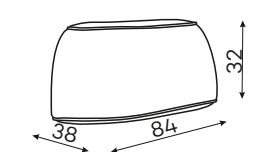

Modular units

Available in a left-hand or right-hand configuration. The sets below are left-hand facing. _____

Skew coffee table
oak wood top

All dimensions of upholstered furniture are given with a tolerance of +/- 4 cm.

Other dimensions

Skew coffee table
oak wood top

Skew black
metal leg

Skew flat cushion

Skew corner cushion

Skew straight cushion

cushions are modular

What makes the SKEW stand out?