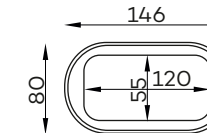

Modular units

Available in a left-hand or right-hand configuration. The sets below are left-hand facing. _____

Skew coffee table
oak wood top

All dimensions of upholstered furniture are given with a tolerance of +/- 4 cm.