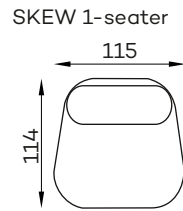

Modular units

Available in a left-hand or right-hand configuration. The sets below are left-hand facing. _____

Skew coffee table
oak wood top

All dimensions of upholstered furniture are given with a tolerance of +/- 4 cm.