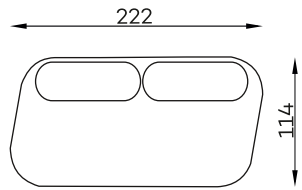

# Modular units

Available in a left-hand or right-hand configuration.

SKEW  
SOFA PARALLELOGRAM 1

SKEW  
SOFA PARALLELOGRAM 2

SKEW  
SOFA TRAPEZOID 1

SKEW  
1-SEATER

SKEW  
SOFA CHAISE

SKEW  
SOFA TRAPEZOID 2

SKEW  
SOFA U

SKEW  
COFFE TABLE OAK WOOD TOP

All dimensions of upholstered furniture are given with a tolerance of +/- 4 cm.

Product images are for illustrative purposes only and may differ from the actual product. Dimensions in technical descriptions are approximate and may vary (with a tolerance of +/- 3% -4%). The company reserves the right to change the technical specifications provided in product datasheets for regular updates without prior notice.