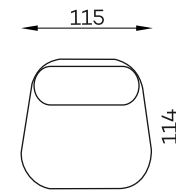

# Modular units

Available in a left-hand or right-hand configuration.

SKEW  
SOFA PARALLELOGRAM 1

SKEW  
SOFA PARALLELOGRAM 2

SKEW  
SOFA TRAPEZOID 1

SKEW  
1-SEATER

SKEW  
SOFA CHAISE

SKEW  
SOFA TRAPEZOID 2

SKEW  
SOFA U

SKEW  
COFFE TABLE OAK WOOD TOP

All dimensions of upholstered furniture are given with a tolerance of +/- 4 cm.