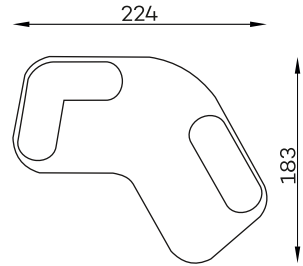

# Modular units

Available in a left-hand or right-hand configuration.

SKEW  
SOFA PARALLELOGRAM 1

SKEW  
SOFA PARALLELOGRAM 2

SKEW  
SOFA TRAPEZOID 1

SKEW  
1-SEATER

SKEW  
SOFA CHAISE

SKEW  
SOFA TRAPEZOID 2

SKEW  
SOFA U

SKEW  
COFFE TABLE OAK WOOD TOP

All dimensions of upholstered furniture are given with a tolerance of +/- 4 cm.