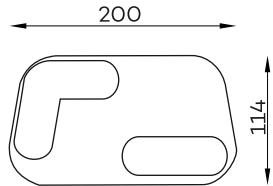

# Modular units

Available in a left-hand or right-hand configuration.

SKEW  
SOFA PARALLELOGRAM 1

SKEW  
SOFA PARALLELOGRAM 2

SKEW  
SOFA TRAPEZOID 1

SKEW  
1-SEATER

SKEW  
SOFA CHAISE

SKEW  
SOFA TRAPEZOID 2

SKEW  
SOFA U

SKEW  
COFFE TABLE OAK WOOD TOP

All dimensions of upholstered furniture are given with a tolerance of +/- 4 cm.