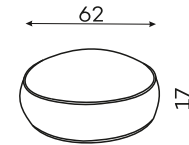

SKEW  
SOFA U

SKEW  
COFFE TABLE OAK WOOD TOP

All dimensions of upholstered furniture are given with a tolerance of +/- 4 cm.

## Other dimensions

SKEW  
COFFE TABLE OAK WOOD TOP

SKEW  
BLACK METAL LEG

SKEW  
FLAT CUSHION

SKEW  
CORNER CUSHION

SKEW  
STRAIGHT CUSHION

cushions are modular