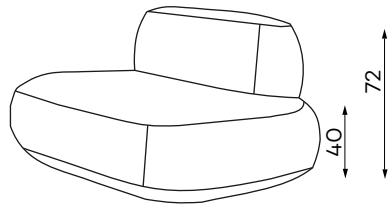

# Modular units

Available in a left-hand or right-hand configuration.

SKEW  
SOFA PARALLELOGRAM 1

SKEW  
SOFA PARALLELOGRAM 2

SKEW  
SOFA TRAPEZOID 1

SKEW  
1-SEATER

SKEW  
SOFA CHAISE

SKEW  
SOFA TRAPEZOID 2

SKEW  
SOFA U

SKEW  
COFFE TABLE OAK WOOD TOP

All dimensions of upholstered furniture are given with a tolerance of +/- 4 cm.

## Other dimensions

SKEW  
COFFE TABLE OAK WOOD TOP

SKEW  
BLACK METAL LEG

SKEW  
FLAT CUSHION

SKEW  
CORNER CUSHION

SKEW  
STRAIGHT CUSHION

cushions are modular