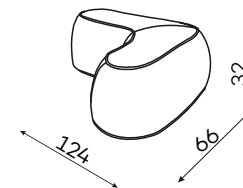

SKEW  
SOFA U

SKEW  
COFFE TABLE OAK WOOD TOP

All dimensions of upholstered furniture are given with a tolerance of +/- 4 cm.

## Other dimensions

SKEW  
COFFE TABLE OAK WOOD TOP

SKEW  
BLACK METAL LEG

SKEW  
FLAT CUSHION

SKEW  
CORNER CUSHION

SKEW  
STRAIGHT CUSHION

cushions are modular