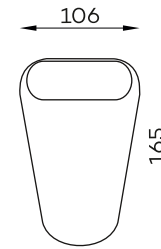

# Modular units

Available in a left-hand or right-hand configuration.

SKEW  
SOFA PARALLELOGRAM 1

SKEW  
SOFA PARALLELOGRAM 2

SKEW  
SOFA TRAPEZOID 1

SKEW  
1-SEATER

SKEW  
SOFA CHAISE

SKEW  
SOFA TRAPEZOID 2

SKEW  
SOFA U

SKEW  
COFFE TABLE OAK WOOD TOP

All dimensions of upholstered furniture are given with a tolerance of +/- 4 cm.