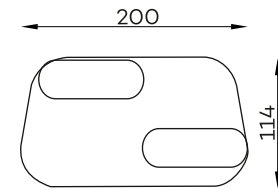

# Modular units

Available in a left-hand or right-hand configuration.

SKEW  
SOFA PARALLELOGRAM 1

SKEW  
SOFA PARALLELOGRAM 2

SKEW  
SOFA TRAPEZOID 1

SKEW  
1-SEATER

SKEW  
SOFA CHAISE

SKEW  
SOFA TRAPEZOID 2

SKEW  
SOFA U

SKEW  
COFFE TABLE OAK WOOD TOP

All dimensions of upholstered furniture are given with a tolerance of +/- 4 cm.