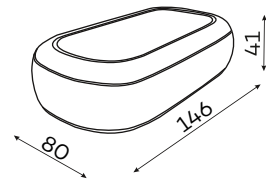

# Modular units

Available in a left-hand or right-hand configuration.

SKEW  
SOFA PARALLELOGRAM 1

SKEW  
SOFA PARALLELOGRAM 2

SKEW  
SOFA TRAPEZOID 1

SKEW  
1-SEATER

SKEW  
SOFA CHAISE

SKEW  
SOFA TRAPEZOID 2

SKEW  
SOFA U

SKEW  
COFFE TABLE OAK WOOD TOP

All dimensions of upholstered furniture are given with a tolerance of +/- 4 cm.

## Other dimensions

SKEW  
COFFE TABLE OAK WOOD TOP

SKEW  
BLACK METAL LEG

SKEW  
FLAT CUSHION

SKEW  
CORNER CUSHION

SKEW  
STRAIGHT CUSHION

cushions are modular