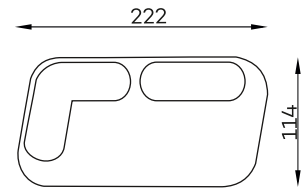

# Modular units

Available in a left-hand or right-hand configuration.

SKEW  
SOFA PARALLELOGRAM 1

SKEW  
SOFA PARALLELOGRAM 2

SKEW  
SOFA TRAPEZOID 1

SKEW  
1-SEATER

SKEW  
SOFA CHAISE

SKEW  
SOFA TRAPEZOID 2

SKEW  
SOFA U

SKEW  
COFFE TABLE OAK WOOD TOP

All dimensions of upholstered furniture are given with a tolerance of +/- 4 cm.