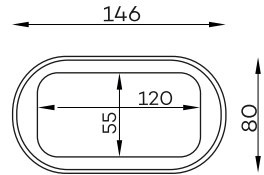

# Modular units

Available in a left-hand or right-hand configuration.

SKEW  
SOFA PARALLELOGRAM 1

SKEW  
SOFA PARALLELOGRAM 2

SKEW  
SOFA TRAPEZOID 1

SKEW  
1-SEATER

SKEW  
SOFA CHAISE

SKEW  
SOFA TRAPEZOID 2

SKEW  
SOFA U

SKEW  
COFFE TABLE OAK WOOD TOP

All dimensions of upholstered furniture are given with a tolerance of +/- 4 cm.