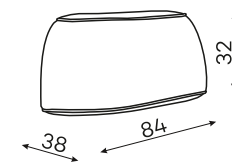

SKEW  
SOFA U

SKEW  
COFFE TABLE OAK WOOD TOP

All dimensions of upholstered furniture are given with a tolerance of +/- 4 cm.

## Other dimensions

SKEW  
COFFE TABLE OAK WOOD TOP

SKEW  
BLACK METAL LEG

SKEW  
FLAT CUSHION

SKEW  
CORNER CUSHION

SKEW  
STRAIGHT CUSHION

cushions are modular