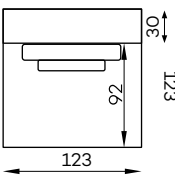

Vista corner unit L/R

Vista 1-seater

Vista 1-seater, L/R armrest

Vista small pouf

Vista 1,5-seater

Vista 1,5-seater; L/R armrest

Vista chaise longue

Vista chaise longue L/R armrest

BELLA VISTA wide armrest

All dimensions of upholstered furniture are given with a tolerance of +/- 4 cm.

## Other dimensions

All dimensions of upholstered furniture are given with a tolerance of +/- 4 cm.