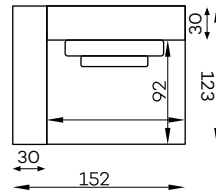

Vista corner unit L/R

Vista 1-seater

Vista 1-seater, L/R armrest

Vista small pouf

Vista 1,5-seater

Vista 1,5-seater; L/R armrest

Vista chaise longue

Vista chaise longue L/R armrest

BELLA VISTA wide armrest

All dimensions of upholstered furniture are given with a tolerance of +/- 4 cm.

## Other dimensions

All dimensions of upholstered furniture are given with a tolerance of +/- 4 cm.