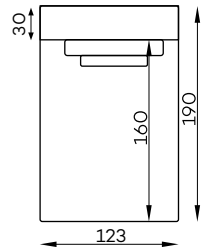

Vista corner unit L/R

Vista 1-seater

Vista 1-seater, L/R armrest

Vista small pouf

Vista 1,5-seater

Vista 1,5-seater; L/R armrest

Vista chaise longue

Vista chaise longue L/R armrest

BELLA VISTA wide armrest

All dimensions of upholstered furniture are given with a tolerance of +/- 4 cm.

## Other dimensions

All dimensions of upholstered furniture are given with a tolerance of +/- 4 cm.