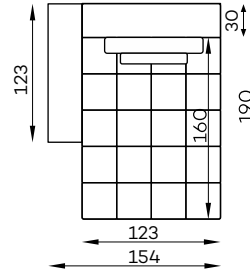

# Modular units

Available in a left-hand or right-hand configuration. The sets below are left-hand facing.

Bella large pouf

Bella corner unit L/R

Bella 1-seater

Bella 1-seater, L/R armrest

Bella small pouf type A/B

Sample arrangement using a small pouf type A.

Sample arrangement using a small pouf type B.

Bella 1,5-seater

Bella 1,5-seater; L/R armrest

Bella chaise longue

Bella chaise longue L/R armrest

Vista large pouf

BELLA VISTA wide armrest

All dimensions of upholstered furniture are given with a tolerance of +/- 4 cm.

## Other dimensions

All dimensions of upholstered furniture are given with a tolerance of +/- 4 cm.