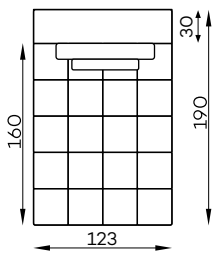

# Modular units

Available in a left-hand or right-hand configuration. The sets below are left-hand facing.

Bella large pouf

Bella corner unit L/R

Bella 1-seater

Bella 1-seater, L/R armrest

Bella small pouf type A/B

Sample arrangement using a small pouf type A.

Sample arrangement using a small pouf type B.

Bella 1,5-seater

Bella 1,5-seater; L/R armrest

Bella chaise longue

Bella chaise longue L/R armrest

Vista large pouf

Vista corner unit L/R

Vista 1-seater

Vista 1-seater, L/R armrest

Vista small pouf

Vista 1,5-seater

Vista 1,5-seater; L/R armrest

Vista chaise longue

Vista chaise longue L/R armrest

BELLA VISTA wide armrest

All dimensions of upholstered furniture are given with a tolerance of +/- 4 cm.