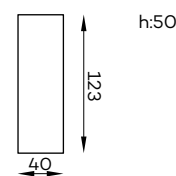

Vista corner unit L/R

Vista 1-seater

Vista 1-seater, L/R armrest

Vista small pouf

Vista 1,5-seater

Vista 1,5-seater; L/R armrest

Vista chaise longue

Vista chaise longue L/R armrest

BELLA VISTA wide armrest

All dimensions of upholstered furniture are given with a tolerance of +/- 4 cm.