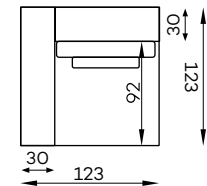

Vista 1-seater, L/R armrest