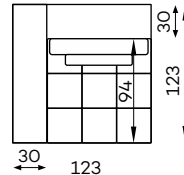

# Modular units

Available in a left-hand or right-hand configuration. The sets below are left-hand facing.

Bella large pouf

Bella corner unit L/R

Bella 1-seater

Bella 1-seater, L/R armrest

Bella small pouf type A/B

BELLA VISTA wide armrest

All dimensions of upholstered furniture are given with a tolerance of +/- 4 cm.