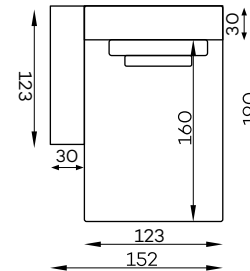

Vista corner unit L/R

Vista 1-seater

Vista 1-seater, L/R armrest

Vista small pouf

Vista 1,5-seater

Vista 1,5-seater; L/R armrest

Vista chaise longue

Vista chaise longue L/R armrest

BELLA VISTA wide armrest

All dimensions of upholstered furniture are given with a tolerance of +/- 4 cm.

## Other dimensions

All dimensions of upholstered furniture are given with a tolerance of +/- 4 cm.