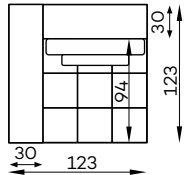

# Modular units

Available in a left-hand or right-hand configuration. The sets below are left-hand facing.

Bella large pouf

Bella corner unit L/R

Bella 1-seater

Bella 1-seater, L/R armrest

Bella small pouf type A/B

BELLA VISTA wide armrest

All dimensions of upholstered furniture are given with a tolerance of +/- 4 cm.

## Other dimensions

All dimensions of upholstered furniture are given with a tolerance of +/- 4 cm.