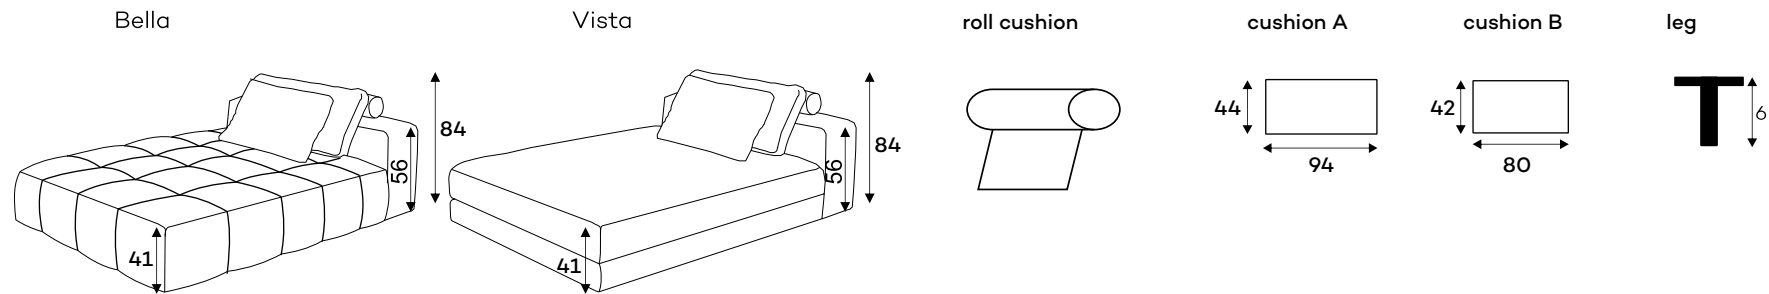

Other dimensions

All dimensions of upholstered furniture are given with a tolerance of +/- 4 cm.

What makes the BELLA VISTA stand out?

The sinuous springs make the seat more flexible and provide a perfect base for high-elastic foam.

You have the opportunity to choose a fabric from dedicated collections, including fabrics that are easy to clean.

The furniture is fully upholstered, so you can put it in the middle of the living room.

The highly elastic foam used increases the strength and elasticity of the seat preventing deformation.

Mixed filling: Natural feathers and silicone balls.