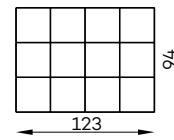

# Modular units

Available in a left-hand or right-hand configuration. The sets below are left-hand facing.

Bella large pouf

Bella corner unit L/R

Bella 1-seater

Bella 1-seater, L/R armrest

Bella small pouf type A/B

Sample arrangement using a small pouf type A.

Sample arrangement using a small pouf type B.

Bella 1,5-seater

Bella 1,5-seater; L/R armrest

Bella chaise longue

Bella chaise longue L/R armrest

Vista large pouf

BELLA VISTA wide armrest

All dimensions of upholstered furniture are given with a tolerance of +/- 4 cm.