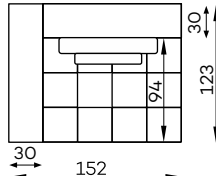

# Modular units

Available in a left-hand or right-hand configuration. The sets below are left-hand facing.

Bella large pouf

Bella corner unit L/R

Bella 1-seater

Bella 1-seater, L/R armrest

Bella small pouf type A/B

Sample arrangement using a small pouf type A.

Sample arrangement using a small pouf type B.

Bella 1,5-seater

Bella 1,5-seater; L/R armrest

Bella chaise longue

Bella chaise longue L/R armrest

Vista large pouf

BELLA VISTA wide armrest

All dimensions of upholstered furniture are given with a tolerance of +/- 4 cm.