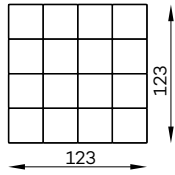

# Modular units

Available in a left-hand or right-hand configuration. The sets below are left-hand facing.

Bella large pouf

Bella corner unit L/R

Bella 1-seater

Bella 1-seater, L/R armrest

Bella small pouf type A/B

BELLA VISTA wide armrest

All dimensions of upholstered furniture are given with a tolerance of +/- 4 cm.