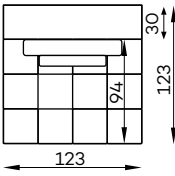

Bella 1,5-seater