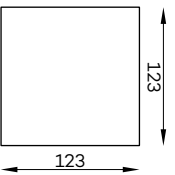

# Modular units

Available in a left-hand or right-hand configuration. The sets below are left-hand facing.

Bella large pouf

Bella corner unit L/R

Bella 1-seater

Bella 1-seater, L/R armrest

Bella small pouf type A/B

Sample arrangement using a small pouf type A.

Sample arrangement using a small pouf type B.

Bella 1,5-seater

Bella 1,5-seater; L/R armrest

Bella chaise longue

Bella chaise longue L/R armrest

Vista large pouf

Vista corner unit L/R

Vista 1-seater

Vista 1-seater, L/R armrest

Vista small pouf

Vista 1,5-seater

Vista 1,5-seater; L/R armrest

Vista chaise longue

Vista chaise longue L/R armrest

BELLA VISTA wide armrest

All dimensions of upholstered furniture are given with a tolerance of +/- 4 cm.