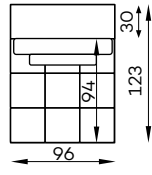

# Modular units

Available in a left-hand or right-hand configuration. The sets below are left-hand facing.

Bella large pouf

Bella corner unit L/R

Bella 1-seater

Bella 1-seater, L/R armrest

Bella small pouf type A/B

BELLA VISTA wide armrest

All dimensions of upholstered furniture are given with a tolerance of +/- 4 cm.