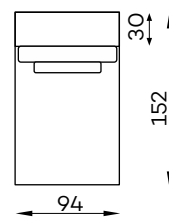

VISTA  
SMALL POUFFE

VISTA  
1,5-SEATER

VISTA  
1,5-SEATER; L/R  
ARMREST

VISTA  
CHAISE LONGUE

BELLA  
CHAISE LONGUE „S”

VISTA  
CHAISE LONGUE L/R  
ARMREST

BELLA VISTA  
WIDE ARMREST

All dimensions of upholstered furniture are provided with a tolerance of +/- 4 cm.

## Other dimensions

All dimensions of upholstered furniture are provided with a tolerance of +/- 4 cm.