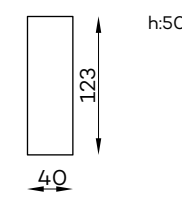

VISTA  
SMALL POUFFE

VISTA  
1,5-SEATER

VISTA  
1,5-SEATER; L/R  
ARMREST

VISTA  
CHAISE LONGUE

BELLA  
CHAISE LONGUE „S”

VISTA  
CHAISE LONGUE L/R  
ARMREST

BELLA VISTA  
WIDE ARMREST

All dimensions of upholstered furniture are provided with a tolerance of +/- 4 cm.

## Other dimensions

All dimensions of upholstered furniture are provided with a tolerance of +/- 4 cm.