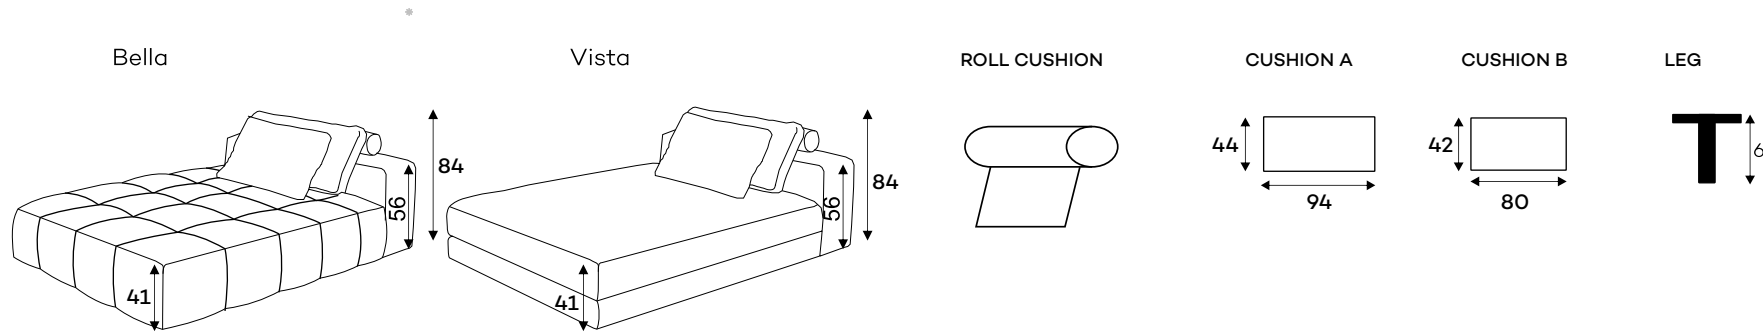

VISTA  
SMALL POUFFE

VISTA  
1,5-SEATER

VISTA  
1,5-SEATER; L/R  
ARMREST

VISTA  
CHAISE LONGUE

BELLA  
CHAISE LONGUE „S”

VISTA  
CHAISE LONGUE L/R  
ARMREST

BELLA VISTA  
WIDE ARMREST

All dimensions of upholstered furniture are provided with a tolerance of +/- 4 cm.

## Other dimensions

All dimensions of upholstered furniture are provided with a tolerance of +/- 4 cm.