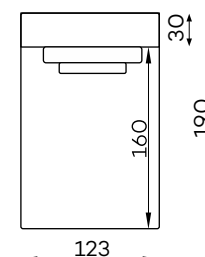

VISTA  
SMALL POUFFE

VISTA  
1,5-SEATER

VISTA  
1,5-SEATER; L/R  
ARMREST

VISTA  
CHAISE LONGUE

BELLA  
CHAISE LONGUE „S”

VISTA  
CHAISE LONGUE L/R  
ARMREST

BELLA VISTA  
WIDE ARMREST

All dimensions of upholstered furniture are provided with a tolerance of +/- 4 cm.

## Other dimensions

All dimensions of upholstered furniture are provided with a tolerance of +/- 4 cm.