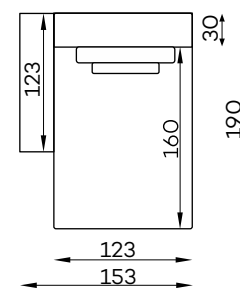

VISTA  
SMALL POUFFE

VISTA  
1,5-SEATER

VISTA  
1,5-SEATER; L/R  
ARMREST

VISTA  
CHAISE LONGUE

BELLA  
CHAISE LONGUE „S”

VISTA  
CHAISE LONGUE L/R  
ARMREST

BELLA VISTA  
WIDE ARMREST

All dimensions of upholstered furniture are provided with a tolerance of +/- 4 cm.

## Other dimensions

All dimensions of upholstered furniture are provided with a tolerance of +/- 4 cm.