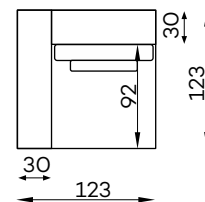

BELLA  
CHAISE LONGUE „S”

BELLA  
CHAISE LONGUE L/R ARMREST

VISTA  
1-SEATER

VISTA  
1-SEATER L/R  
ARMREST

VISTA  
CORNER UNIT L/R  
ARMREST

VISTA  
LARGE POUF

VISTA  
POUFFE „XS”

VISTA  
POUFFE „S”

VISTA  
SMALL POUFFE

VISTA  
1,5-SEATER

VISTA  
1,5-SEATER; L/R  
ARMREST

VISTA  
CHAISE LONGUE

BELLA  
CHAISE LONGUE „S”

VISTA  
CHAISE LONGUE L/R  
ARMREST

BELLA VISTA  
WIDE ARMREST

All dimensions of upholstered furniture are provided with a tolerance of +/- 4 cm.