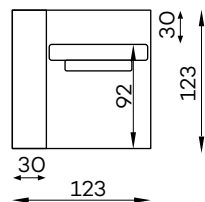

BELLA  
CHAISE LONGUE „S”

BELLA  
CHAISE LONGUE L/R ARMREST

VISTA  
1-SEATER

VISTA  
1-SEATER L/R  
ARMREST

VISTA  
CORNER UNIT L/R  
ARMREST

VISTA  
LARGE POUF

VISTA  
POUFFE „XS”

VISTA  
POUFFE „S”

VISTA  
SMALL POUFFE

VISTA  
1,5-SEATER

VISTA  
1,5-SEATER; L/R  
ARMREST

VISTA  
CHAISE LONGUE

BELLA  
CHAISE LONGUE „S”

VISTA  
CHAISE LONGUE L/R  
ARMREST

BELLA VISTA  
WIDE ARMREST

All dimensions of upholstered furniture are provided with a tolerance of +/- 4 cm.

## Other dimensions

All dimensions of upholstered furniture are provided with a tolerance of +/- 4 cm.