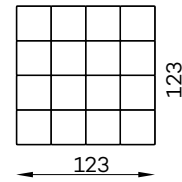

# Modular units

Available in a left-hand or right-hand configuration.

BELLA  
1-SEATER

BELLA  
1-SEATER, L/R  
ARMREST

BELLA  
CORNER UNIT L/R

BELLA  
LARGE POUF

BELLA  
POUFFE „XS”

BELLA  
POUFFE „S”

BELLA  
SMALL POUFFE TYPE A/B

Sample arrangement  
using a **small pouf**  
**type A.**

Sample arrangement  
using a **small pouf**  
**type B.**

BELLA  
1,5-SEATER

BELLA  
1,5-SEATER L/R ARMREST

BELLA  
CHAISE LONGUE