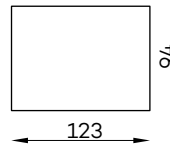

BELLA  
CHAISE LONGUE „S”

BELLA  
CHAISE LONGUE L/R ARMREST

VISTA  
1-SEATER

VISTA  
1-SEATER L/R  
ARMREST

VISTA  
CORNER UNIT L/R  
ARMREST

VISTA  
LARGE POUF

VISTA  
POUFFE „XS”

VISTA  
POUFFE „S”

VISTA  
SMALL POUFFE

VISTA  
1,5-SEATER

VISTA  
1,5-SEATER; L/R  
ARMREST

VISTA  
CHAISE LONGUE

BELLA  
CHAISE LONGUE „S”

VISTA  
CHAISE LONGUE L/R  
ARMREST

BELLA VISTA  
WIDE ARMREST

All dimensions of upholstered furniture are provided with a tolerance of +/- 4 cm.