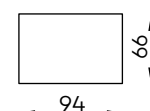

BELLA  
CHAISE LONGUE „S”

BELLA  
CHAISE LONGUE L/R ARMREST

VISTA  
1-SEATER

VISTA  
1-SEATER L/R  
ARMREST

VISTA  
CORNER UNIT L/R  
ARMREST

VISTA  
LARGE POUF

VISTA  
POUFFE „XS”

VISTA  
POUFFE „S”

VISTA  
SMALL POUFFE

VISTA  
1,5-SEATER

VISTA  
1,5-SEATER; L/R  
ARMREST

VISTA  
CHAISE LONGUE

BELLA  
CHAISE LONGUE „S”

VISTA  
CHAISE LONGUE L/R  
ARMREST

BELLA VISTA  
WIDE ARMREST

All dimensions of upholstered furniture are provided with a tolerance of +/- 4 cm.