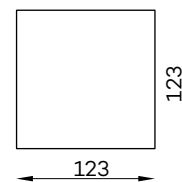

BELLA  
CHAISE LONGUE „S”

BELLA  
CHAISE LONGUE L/R ARMREST

VISTA  
1-SEATER

VISTA  
1-SEATER L/R  
ARMREST

VISTA  
CORNER UNIT L/R  
ARMREST

VISTA  
LARGE POUF

VISTA  
POUFFE „XS”

VISTA  
POUFFE „S”

VISTA  
SMALL POUFFE

VISTA  
1,5-SEATER

VISTA  
1,5-SEATER; L/R  
ARMREST

VISTA  
CHAISE LONGUE

BELLA  
CHAISE LONGUE „S”

VISTA  
CHAISE LONGUE L/R  
ARMREST

BELLA VISTA  
WIDE ARMREST

All dimensions of upholstered furniture are provided with a tolerance of +/- 4 cm.