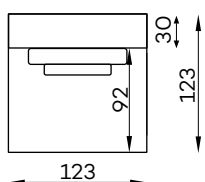

BELLA  
CHAISE LONGUE „S”

BELLA  
CHAISE LONGUE L/R ARMREST

VISTA  
1-SEATER

VISTA  
1-SEATER L/R  
ARMREST

VISTA  
CORNER UNIT L/R  
ARMREST

VISTA  
LARGE POUF

VISTA  
POUFFE „XS”

VISTA  
POUFFE „S”

VISTA  
SMALL POUFFE

VISTA  
1,5-SEATER

VISTA  
1,5-SEATER; L/R  
ARMREST

VISTA  
CHAISE LONGUE

BELLA  
CHAISE LONGUE „S”

VISTA  
CHAISE LONGUE L/R  
ARMREST

BELLA VISTA  
WIDE ARMREST

All dimensions of upholstered furniture are provided with a tolerance of +/- 4 cm.

## Other dimensions

All dimensions of upholstered furniture are provided with a tolerance of +/- 4 cm.