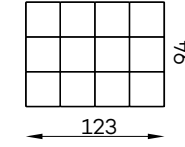

# Modular units

Available in a left-hand or right-hand configuration.

BELLA  
1-SEATER

BELLA  
1-SEATER, L/R  
ARMREST

BELLA  
CORNER UNIT L/R

BELLA  
LARGE POUF

BELLA  
POUFFE „XS”

BELLA  
POUFFE „S”

BELLA  
SMALL POUFFE TYPE A/B

Sample arrangement  
using a **small pouf**  
**type A.**

Sample arrangement  
using a **small pouf**  
**type B.**

BELLA  
1,5-SEATER

BELLA  
1,5-SEATER L/R ARMREST

BELLA  
CHAISE LONGUE