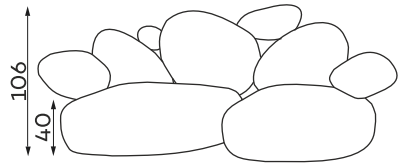

befame

ORBS

The ORBS sofa, designed by Karim Rashid, features a unique aesthetic with shapes reminiscent of stones. This innovative design not only adds an essential element of art to any living space but also ensures comfort and ergonomics. The organic, floating forms create a soothing atmosphere, transforming the sofa into more than just a piece of furniture—a functional sculpture that harmonizes with the concept of a soft and serene environment.

Sofas Available in a left-hand or right-hand configuration. The sets below are left-hand facing. _____

ORBS

Other dimensions _____ All dimensions of upholstered furniture are given with a tolerance of +/- 4 cm.

The furniture is fully upholstered, so you can put it in the middle of the living room.

The perfect fit between the seat and backrest to the anatomical shape of the human body provides exceptional comfort and ergonomics of the body.