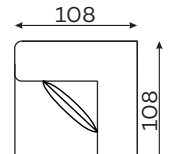

All dimensions of upholstered furniture are given with a tolerance of +/- 4 cm.

# Modular units

1,5-seater with rounded armrest

2-seater with rounded armrest

1-seater

1,5-seater

2,5-seater

chaise longue L

chaise longue S

ottoman

corner unit

1-seater with straight armrest

1,5-seater with straight armrest

2,5-seater with straight armrest

2,5-seater with straight armrest

## Other dimensions

cushion

leg