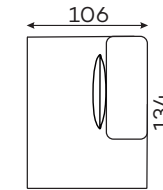

All dimensions of upholstered furniture are given with a tolerance of +/- 4 cm.

# Modular units

1,5-seater with rounded armrest

2-seater with rounded armrest

1-seater

1,5-seater

2,5-seater

chaise longue L

chaise longue S

ottoman

corner unit

1-seater with straight armrest

1,5-seater with straight armrest

2,5-seater with straight armrest

2,5-seater with straight armrest

## Other dimensions

cushion

leg