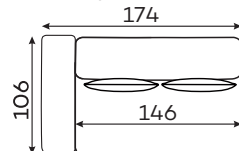

All dimensions of upholstered furniture are given with a tolerance of +/- 4 cm.

# Modular units

1,5-seater with rounded armrest

2-seater with rounded armrest

1-seater

1,5-seater

2,5-seater

chaise longue L

chaise longue S

ottoman

corner unit

1-seater with straight armrest

1,5-seater with straight armrest

2,5-seater with straight armrest

2,5-seater with straight armrest

## Other dimensions

cushion

leg