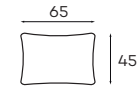

All dimensions of upholstered furniture are given with a tolerance of +/- 4 cm.

# Modular units

1,5-seater with rounded armrest

2-seater with rounded armrest

1-seater

1,5-seater

2,5-seater

chaise longue L

chaise longue S

ottoman

corner unit

1-seater with straight armrest

1,5-seater with straight armrest

2,5-seater with straight armrest

2,5-seater with straight armrest

## Other dimensions

cushion

leg