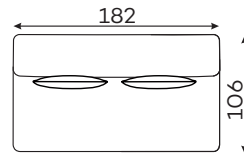

# Corner sets

Available in a left-hand or right-hand configuration. The sets below are left-hand facing.

MONZA set 1

MONZA set 2

MONZA set 3

MONZA set 4

MONZA set 5

MONZA set 7

All dimensions of upholstered furniture are given with a tolerance of +/- 4 cm.

# Modular units

1,5-seater with rounded armrest

2-seater with rounded armrest

1-seater

1,5-seater

2,5-seater

chaise longue L

chaise longue S

ottoman

corner unit

1-seater with straight armrest

1,5-seater with straight armrest

2,5-seater with straight armrest

2,5-seater with straight armrest