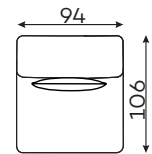

All dimensions of upholstered furniture are given with a tolerance of +/- 4 cm.

# Modular units

1,5-seater with rounded armrest

2-seater with rounded armrest

1-seater

1,5-seater

2,5-seater

chaise longue L

chaise longue S

ottoman

corner unit

1-seater with straight armrest

1,5-seater with straight armrest

2,5-seater with straight armrest

2,5-seater with straight armrest

## Other dimensions

cushion

leg