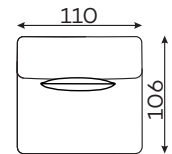

All dimensions of upholstered furniture are given with a tolerance of +/- 4 cm.

# Modular units

1,5-seater with rounded armrest

2-seater with rounded armrest

1-seater

1,5-seater

2,5-seater

chaise longue L

chaise longue S

ottoman

corner unit

1-seater with straight armrest

1,5-seater with straight armrest

2,5-seater with straight armrest

2,5-seater with straight armrest

## Other dimensions

cushion

leg