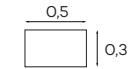

Other dimensions

leg

What makes the Monza stand out?

The sinuous springs make the seat more flexible and provide a perfect base for high-elastic foam.

The highly elastic foam used increases the strength and elasticity of the seat preventing deformation.

You have the opportunity to choose a fabric from dedicated collections, including fabrics that are easy to clean.

The perfect fit between the seat and backrest to the anatomical shape of the human body provides exceptional comfort and ergonomics of the body.

The furniture is fully upholstered, so you can put it in the middle of the living room.

The filling of this type is made of silicone powder, which retains the properties and softness of feathers, has anti-allergic properties. This filling ensures the highest comfort of use.