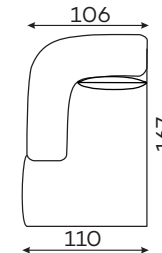

All dimensions of upholstered furniture are given with a tolerance of +/- 4 cm.

# Modular units

1,5-seater with rounded armrest

2-seater with rounded armrest

1-seater

1,5-seater

2,5-seater

chaise longue L

chaise longue S

ottoman

corner unit

1-seater with straight armrest

1,5-seater with straight armrest

2,5-seater with straight armrest

2,5-seater with straight armrest

## Other dimensions

cushion

leg