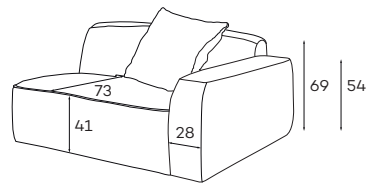

All dimensions of upholstered furniture are given with a tolerance of +/- 4 cm.

# Modular units

1,5-seater with rounded armrest

2-seater with rounded armrest

1-seater

1,5-seater

2,5-seater

chaise longue L

chaise longue S

ottoman

corner unit

1-seater with straight armrest

1,5-seater with straight armrest

2,5-seater with straight armrest

2,5-seater with straight armrest

## Other dimensions

cushion

leg