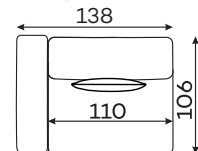

All dimensions of upholstered furniture are given with a tolerance of +/- 4 cm.

ottoman

corner unit

1-seater with straight armrest

1,5-seater with straight armrest

2,5-seater with straight armrest

2,5-seater with straight armrest

## Other dimensions

cushion

leg