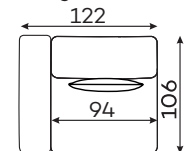

All dimensions of upholstered furniture are given with a tolerance of +/- 4 cm.

# Modular units

1,5-seater with rounded armrest

2-seater with rounded armrest

1-seater

1,5-seater

2,5-seater

chaise longue L

chaise longue S

ottoman

corner unit

1-seater with straight armrest

1,5-seater with straight armrest

2,5-seater with straight armrest

2,5-seater with straight armrest

## Other dimensions

cushion

leg