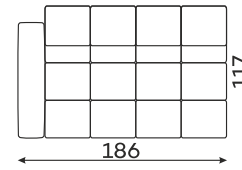

2-SEATER SOFA. (THE FURNITURE CONSISTS OF ONE ELEMENT.)

All dimensions of upholstered furniture are given with a tolerance of +/- 4 cm.

Modular units

Available in a left-hand or right-hand configuration. The units below are left-hand facing.

CORNER ELEMENT WITH PILLOWS

1-SEATER

1-SEATER WITH ARMREST

2-SEATER

2-SEATER WITH ARMREST

CHAISE LOUNGE

OTTOMAN

CORNER ELEMENT WITH ADJUSTABLE HEADRESTS

SMALL POUFFE

LARGE POUFFE

All dimensions of upholstered furniture are given with a tolerance of +/- 4 cm.

Other dimensions

LEG B - Invisible

BLACK

What makes the Bullet sofa stand out?

The sinuous springs make the seat more flexible and provide a perfect base for high-elastic foam.