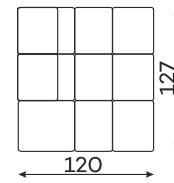

2-SEATER SOFA. (THE FURNITURE CONSISTS OF ONE ELEMENT.)

All dimensions of upholstered furniture are given with a tolerance of +/- 4 cm.

Modular units

Available in a left-hand or right-hand configuration. The units below are left-hand facing.

CORNER ELEMENT WITH PILLOWS

1-SEATER

1-SEATER WITH ARMREST

2-SEATER

2-SEATER WITH ARMREST

CHAISE LOUNGE

OTTOMAN

CORNER ELEMENT WITH ADJUSTABLE HEADRESTS

SMALL POUFFE

LARGE POUFFE

All dimensions of upholstered furniture are given with a tolerance of +/- 4 cm.

Other dimensions

LEG B - Invisible

BLACK

What makes the Bullet sofa stand out?

The sinuous springs make the seat more flexible and provide a perfect base for high-elastic foam.