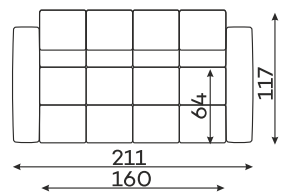

Corner sofas

Available in a left-hand or right-hand configuration. The sets below are left-hand facing.

CORNER WITH SLEEPING FUNCTION.

BULLET SET 1.

BULLET SET 2.

BULLET SET 3.

BULLET SET 4.

Sofas

2-SEATER SOFA. (THE FURNITURE CONSISTS OF ONE ELEMENT.)

All dimensions of upholstered furniture are given with a tolerance of +/- 4 cm.

Modular units

Available in a left-hand or right-hand configuration. The units below are left-hand facing.