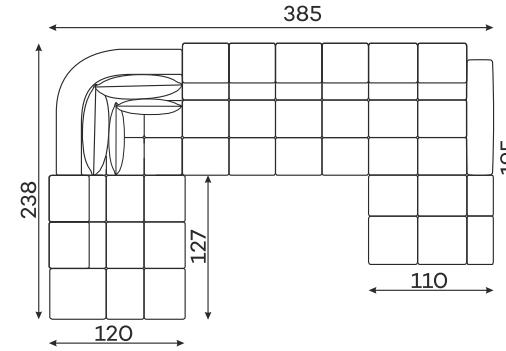

Corner sofas

Available in a left-hand or right-hand configuration. The sets below are left-hand facing.

CORNER WITH SLEEPING FUNCTION.

BULLET SET 1.

BULLET SET 2.

BULLET SET 3.

BULLET SET 4.

Sofas

2-SEATER SOFA. (THE FURNITURE CONSISTS OF ONE ELEMENT.)

All dimensions of upholstered furniture are given with a tolerance of +/- 4 cm.

Modular units

Available in a left-hand or right-hand configuration. The units below are left-hand facing.