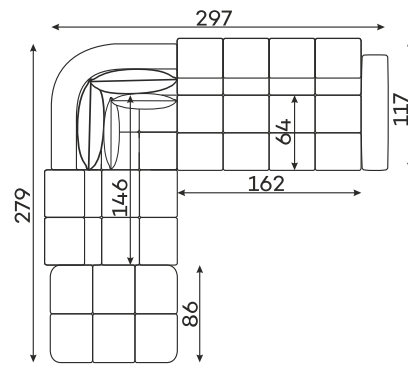

Corner sofas

Available in a left-hand or right-hand configuration. The sets below are left-hand facing.

CORNER WITH SLEEPING FUNCTION.

BULLET SET 1.

BULLET SET 2.

BULLET SET 3.

BULLET SET 4.

Sofas

2-SEATER SOFA. (THE FURNITURE CONSISTS OF ONE ELEMENT.)

All dimensions of upholstered furniture are given with a tolerance of +/- 4 cm.

Modular units

Available in a left-hand or right-hand configuration. The units below are left-hand facing.