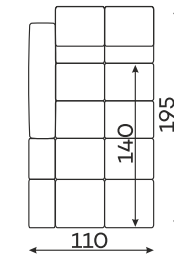

2-SEATER SOFA. (THE FURNITURE CONSISTS OF ONE ELEMENT.)

All dimensions of upholstered furniture are given with a tolerance of +/- 4 cm.

Modular units

Available in a left-hand or right-hand configuration. The units below are left-hand facing.

CORNER ELEMENT WITH PILLOWS

1-SEATER

1-SEATER WITH ARMREST

2-SEATER

2-SEATER WITH ARMREST

CHAISE LOUNGE

OTTOMAN

CORNER ELEMENT WITH ADJUSTABLE HEADRESTS

SMALL POUFFE

LARGE POUFFE

All dimensions of upholstered furniture are given with a tolerance of +/- 4 cm.

Other dimensions

LEG B - Invisible

BLACK

What makes the Bullet sofa stand out?

The sinuous springs make the seat more flexible and provide a perfect base for high-elastic foam.