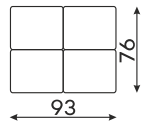

2-SEATER SOFA. (THE FURNITURE CONSISTS OF ONE ELEMENT.)

All dimensions of upholstered furniture are given with a tolerance of +/- 4 cm.

Modular units

Available in a left-hand or right-hand configuration. The units below are left-hand facing.

CORNER ELEMENT WITH PILLOWS

1-SEATER

1-SEATER WITH ARMREST

2-SEATER

2-SEATER WITH ARMREST

CHAISE LOUNGE

OTTOMAN

CORNER ELEMENT WITH ADJUSTABLE HEADRESTS

SMALL POUFFE

LARGE POUFFE

All dimensions of upholstered furniture are given with a tolerance of +/- 4 cm.

Other dimensions

LEG B - Invisible

BLACK

What makes the Bullet sofa stand out?

The sinuous springs make the seat more flexible and provide a perfect base for high-elastic foam.