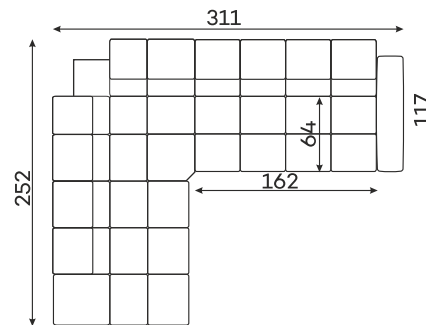

Corner sofas

Available in a left-hand or right-hand configuration. The sets below are left-hand facing.

CORNER WITH SLEEPING FUNCTION.

BULLET SET 1.

BULLET SET 2.

BULLET SET 3.

BULLET SET 4.

Sofas

2-SEATER SOFA. (THE FURNITURE CONSISTS OF ONE ELEMENT.)

All dimensions of upholstered furniture are given with a tolerance of +/- 4 cm.

Modular units

Available in a left-hand or right-hand configuration. The units below are left-hand facing.