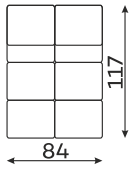

Corner sofas

Available in a left-hand or right-hand configuration. The sets below are left-hand facing.

CORNER WITH SLEEPING FUNCTION.

BULLET SET 1.

BULLET SET 2.

BULLET SET 3.

BULLET SET 4.

Sofas

2-SEATER SOFA. (THE FURNITURE CONSISTS OF ONE ELEMENT.)

All dimensions of upholstered furniture are given with a tolerance of +/- 4 cm.

Modular units

Available in a left-hand or right-hand configuration. The units below are left-hand facing.

CORNER ELEMENT WITH PILLOWS

1-SEATER

1-SEATER WITH ARMREST

2-SEATER

2-SEATER WITH ARMREST

CHAISE LOUNGE

OTTOMAN

CORNER ELEMENT WITH ADJUSTABLE HEADRESTS