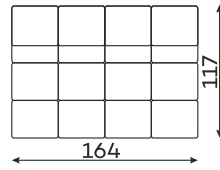

2-SEATER SOFA. (THE FURNITURE CONSISTS OF ONE ELEMENT.)

All dimensions of upholstered furniture are given with a tolerance of +/- 4 cm.

Modular units

Available in a left-hand or right-hand configuration. The units below are left-hand facing.

CORNER ELEMENT WITH PILLOWS

1-SEATER

1-SEATER WITH ARMREST

2-SEATER

2-SEATER WITH ARMREST

CHAISE LOUNGE

OTTOMAN

CORNER ELEMENT WITH ADJUSTABLE HEADRESTS

SMALL POUFFE

LARGE POUFFE

All dimensions of upholstered furniture are given with a tolerance of +/- 4 cm.

Other dimensions

LEG B - Invisible

BLACK

What makes the Bullet sofa stand out?

The sinuous springs make the seat more flexible and provide a perfect base for high-elastic foam.