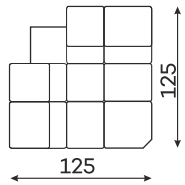

Corner sofas

Available in a left-hand or right-hand configuration. The sets below are left-hand facing.

CORNER WITH SLEEPING FUNCTION.

BULLET SET 1.

BULLET SET 2.

BULLET SET 3.

BULLET SET 4.

Sofas

2-SEATER SOFA. (THE FURNITURE CONSISTS OF ONE ELEMENT.)

All dimensions of upholstered furniture are given with a tolerance of +/- 4 cm.

Modular units

Available in a left-hand or right-hand configuration. The units below are left-hand facing.

CORNER ELEMENT WITH PILLOWS

1-SEATER

1-SEATER WITH ARMREST

2-SEATER

2-SEATER WITH ARMREST

CHAISE LOUNGE

OTTOMAN

CORNER ELEMENT WITH ADJUSTABLE HEADRESTS

SMALL POUFFE

LARGE POUFFE

All dimensions of upholstered furniture are given with a tolerance of +/- 4 cm.

Other dimensions

LEG B - Invisible

BLACK

What makes the Bullet sofa stand out?

The sinuous springs make the seat more flexible and provide a perfect base for high-elastic foam.