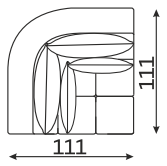

2-SEATER SOFA. (THE FURNITURE CONSISTS OF ONE ELEMENT.)

All dimensions of upholstered furniture are given with a tolerance of +/- 4 cm.

Modular units

Available in a left-hand or right-hand configuration. The units below are left-hand facing.

CORNER ELEMENT WITH PILLOWS

1-SEATER

1-SEATER WITH ARMREST

2-SEATER

2-SEATER WITH ARMREST

CHAISE LOUNGE

OTTOMAN

CORNER ELEMENT WITH ADJUSTABLE HEADRESTS