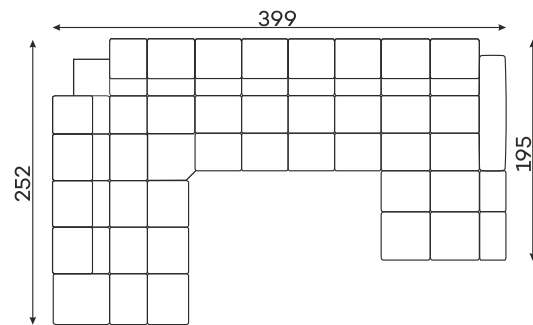

Corner sofas

Available in a left-hand or right-hand configuration. The sets below are left-hand facing.

CORNER WITH SLEEPING FUNCTION.

BULLET SET 1.

BULLET SET 2.

BULLET SET 3.

BULLET SET 4.

Sofas

2-SEATER SOFA. (THE FURNITURE CONSISTS OF ONE ELEMENT.)

All dimensions of upholstered furniture are given with a tolerance of +/- 4 cm.

Modular units

Available in a left-hand or right-hand configuration. The units below are left-hand facing.