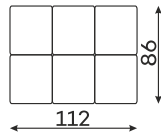

2-SEATER SOFA. (THE FURNITURE CONSISTS OF ONE ELEMENT.)

All dimensions of upholstered furniture are given with a tolerance of +/- 4 cm.

Modular units

Available in a left-hand or right-hand configuration. The units below are left-hand facing.

CORNER ELEMENT WITH PILLOWS

1-SEATER

1-SEATER WITH ARMREST

2-SEATER

2-SEATER WITH ARMREST

CHAISE LOUNGE

OTTOMAN

CORNER ELEMENT WITH ADJUSTABLE HEADRESTS

SMALL POUFFE

LARGE POUFFE

All dimensions of upholstered furniture are given with a tolerance of +/- 4 cm.

Other dimensions

LEG B - Invisible

BLACK

What makes the Bullet sofa stand out?

The sinuous springs make the seat more flexible and provide a perfect base for high-elastic foam.