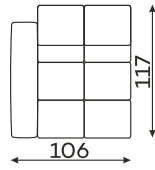

Corner sofas

Available in a left-hand or right-hand configuration. The sets below are left-hand facing.

CORNER WITH SLEEPING FUNCTION.

BULLET SET 1.

BULLET SET 2.

BULLET SET 3.

BULLET SET 4.

Sofas

2-SEATER SOFA. (THE FURNITURE CONSISTS OF ONE ELEMENT.)

All dimensions of upholstered furniture are given with a tolerance of +/- 4 cm.

Modular units

Available in a left-hand or right-hand configuration. The units below are left-hand facing.

CORNER ELEMENT WITH PILLOWS

1-SEATER

1-SEATER WITH ARMREST

2-SEATER

2-SEATER WITH ARMREST

CHAISE LOUNGE

OTTOMAN

CORNER ELEMENT WITH ADJUSTABLE HEADRESTS