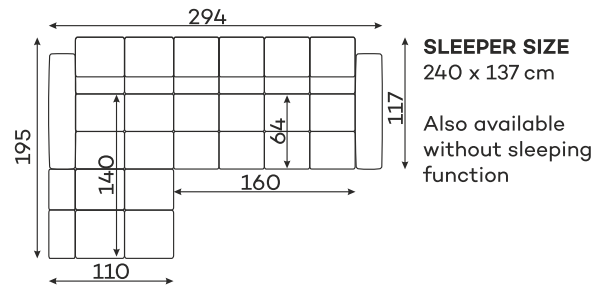

Corner sofas

Available in a left-hand or right-hand configuration. The sets below are left-hand facing.

CORNER WITH SLEEPING FUNCTION.

BULLET SET 1.

BULLET SET 2.

BULLET SET 3.

BULLET SET 4.

Sofas

2-SEATER SOFA. (THE FURNITURE CONSISTS OF ONE ELEMENT.)

All dimensions of upholstered furniture are given with a tolerance of +/- 4 cm.

Modular units

Available in a left-hand or right-hand configuration. The units below are left-hand facing.