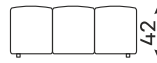

2-SEATER SOFA. (THE FURNITURE CONSISTS OF ONE ELEMENT.)

All dimensions of upholstered furniture are given with a tolerance of +/- 4 cm.

Modular units

Available in a left-hand or right-hand configuration. The units below are left-hand facing.

CORNER ELEMENT WITH PILLOWS

1-SEATER

1-SEATER WITH ARMREST

2-SEATER

2-SEATER WITH ARMREST

CHAISE LOUNGE

OTTOMAN

CORNER ELEMENT WITH ADJUSTABLE HEADRESTS

SMALL POUFFE

LARGE POUFFE

All dimensions of upholstered furniture are given with a tolerance of +/- 4 cm.

Other dimensions

LEG B - Invisible

BLACK

What makes the Bullet sofa stand out?

The sinuous springs make the seat more flexible and provide a perfect base for high-elastic foam.