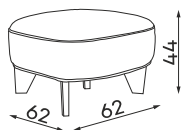

## Other dimensions Lungo

SWIVEL ARMCHAIR

FOOTREST

All dimensions of upholstered furniture are given with a tolerance of +/- 4 cm.

## Other dimensions Juna

ARMCHAIR

POUFFE

All dimensions of upholstered furniture are given with a tolerance of +/- 4 cm.