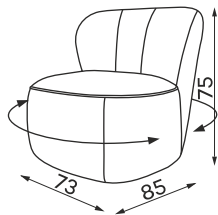

## Other dimensions Berry

---

SWIVEL ARMCHAIR

ARMCHAIR

POUFFE

All dimensions of upholstered furniture are given with a tolerance of +/- 4 cm.