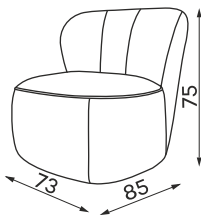

## Other dimensions Lungo

SWIVEL ARMCHAIR

FOOTREST

All dimensions of upholstered furniture are given with a tolerance of +/- 4 cm.

The highly elastic foam used increases the strength and elasticity of the seat preventing deformation.

V 03. Product images are for illustrative purposes only and may differ from the actual product. Dimensions in technical descriptions are approximate and may vary (with a tolerance of +/- 3% -4%). The company reserves the right to change the technical specifications provided in product datasheets for regular updates without prior notice.

## Other dimensions Berry

---

SWIVEL ARMCHAIR

ARMCHAIR

POUFFE

All dimensions of upholstered furniture are given with a tolerance of +/- 4 cm.

## Other dimensions Ila

---

ARMCHAIR

POUFFE

All dimensions of upholstered furniture are given with a tolerance of +/- 4 cm.