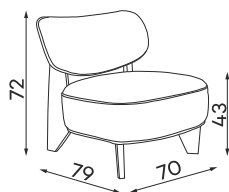

## Other dimensions Lungo

SWIVEL ARMCHAIR

FOOTREST

All dimensions of upholstered furniture are given with a tolerance of +/- 4 cm.

## Other dimensions Juna

ARMCHAIR

POUFFE

All dimensions of upholstered furniture are given with a tolerance of +/- 4 cm.

## Other dimensions Mussa

---

ARMCHAIR

All dimensions of upholstered furniture are given with a tolerance of +/- 4 cm.