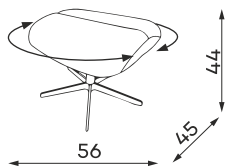

## Other dimensions Lungo

SWIVEL ARMCHAIR

FOOTREST

All dimensions of upholstered furniture are given with a tolerance of +/- 4 cm.

## Other dimensions Juna

ARMCHAIR

POUFFE

All dimensions of upholstered furniture are given with a tolerance of +/- 4 cm.

## Other dimensions Berry

---

SWIVEL ARMCHAIR

ARMCHAIR

POUFFE

All dimensions of upholstered furniture are given with a tolerance of +/- 4 cm.

## Other dimensions Ila

---

ARMCHAIR

POUFFE

All dimensions of upholstered furniture are given with a tolerance of +/- 4 cm.