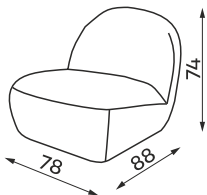

## Other dimensions Lungo

SWIVEL ARMCHAIR

FOOTREST

All dimensions of upholstered furniture are given with a tolerance of +/- 4 cm.

## Other dimensions Berry

---

SWIVEL ARMCHAIR

ARMCHAIR

POUFFE

All dimensions of upholstered furniture are given with a tolerance of +/- 4 cm.

## Other dimensions Ila

---

ARMCHAIR

POUFFE

All dimensions of upholstered furniture are given with a tolerance of +/- 4 cm.

## Other dimensions Button

---

ARMCHAIR

All dimensions of upholstered furniture are given with a tolerance of +/- 4 cm.