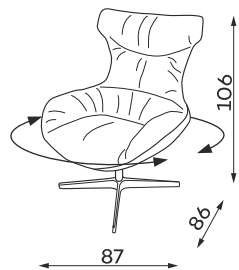

## Other dimensions Lungo

SWIVEL ARMCHAIR

FOOTREST

All dimensions of upholstered furniture are given with a tolerance of +/- 4 cm.

## Other dimensions Juna

ARMCHAIR

POUFFE

All dimensions of upholstered furniture are given with a tolerance of +/- 4 cm.

## Other dimensions Ila

---

ARMCHAIR

POUFFE

All dimensions of upholstered furniture are given with a tolerance of +/- 4 cm.

## Other dimensions Button

---

ARMCHAIR

All dimensions of upholstered furniture are given with a tolerance of +/- 4 cm.