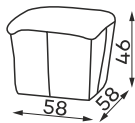

## Other dimensions Berry

---

SWIVEL ARMCHAIR

ARMCHAIR

POUFFE

All dimensions of upholstered furniture are given with a tolerance of +/- 4 cm.

## Other dimensions Ila

---

ARMCHAIR

POUFFE

All dimensions of upholstered furniture are given with a tolerance of +/- 4 cm.

## Other dimensions Button

---

ARMCHAIR

All dimensions of upholstered furniture are given with a tolerance of +/- 4 cm.