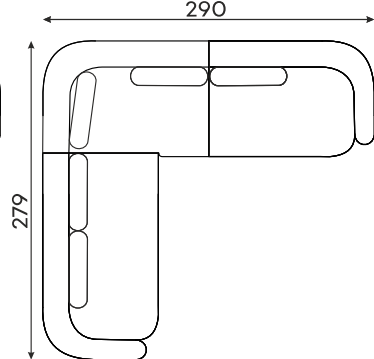

**Corner sofas** Available in a left-hand or right-hand configuration. The sets below are left-hand facing.

DOMANI SET 1

DOMANI SET 2

DOMANI SET 3

DOMANI SET 4

DOMANI SET 5

DOMANI SET 6

DOMANI SET 7

DOMANI SET 8

DOMANI SET 9

DOMANI SET 10

DOMANI SET 11

DOMANI SET 12

DOMANI SET 20

ASYMMETRICAL  
CORNER ELEMENT

1,5-SEATER WITH  
ARMREST

2-SEATER WITH  
ARMREST

ELEMENT  
CORNER ELEMENT

OTTOMAN

CORNER ELEMENT 60°

POUFFE

Pouffe height: 45