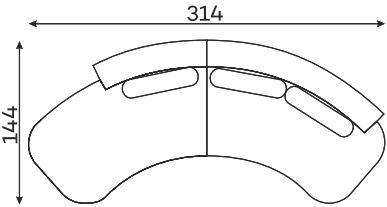

**Corner sofas** Available in a left-hand or right-hand configuration. The sets below are left-hand facing.

DOMANI SET 1

DOMANI SET 2

DOMANI SET 3

DOMANI SET 4

DOMANI SET 5

DOMANI SET 6

DOMANI SET 7

ASYMMETRICAL  
CORNER ELEMENT

1,5-SEATER WITH  
ARMREST

2-SEATER WITH  
ARMREST

ELEMENT  
CORNER ELEMENT

OTTOMAN

CORNER ELEMENT 60°

POUFFE

Pouffe height: 45