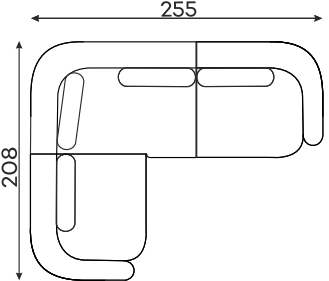

**Corner sofas** Available in a left-hand or right-hand configuration. The sets below are left-hand facing.

DOMANI SET 1

DOMANI SET 2

DOMANI SET 3

DOMANI SET 4

DOMANI SET 5

DOMANI SET 6

DOMANI SET 7

DOMANI SET 8

DOMANI SET 9

DOMANI SET 10

DOMANI SET 11

DOMANI SET 12

DOMANI SET 20

ASYMMETRICAL  
CORNER ELEMENT

1,5-SEATER WITH  
ARMREST

2-SEATER WITH  
ARMREST

ELEMENT  
CORNER ELEMENT

OTTOMAN

CORNER ELEMENT 60°

POUFFE

Pouffe height: 45