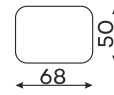

## Modular units

Available in a left-hand or right-hand configuration. The sets below are left-hand facing.

2-SEATER UNIT  
SMALL BACKREST

2-SEATER UNIT  
BIG BACKREST

ROUND CORNER  
ELEMENT

1-SEATER

1-SEATER WITH  
ARMREST

ASYMMETRICAL  
CORNER ELEMENT

1,5-SEATER WITH  
ARMREST

2-SEATER WITH  
ARMREST

ELEMENT  
CORNER ELEMENT

OTTOMAN

CORNER ELEMENT 60°

POUFFE

Pouffe height: 45

## Other dimensions

---

CUSHION

LEG