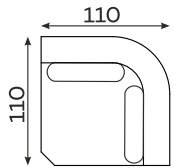

## Modular units

Available in a left-hand or right-hand configuration. The sets below are left-hand facing.

2-SEATER UNIT  
SMALL BACKREST

2-SEATER UNIT  
BIG BACKREST

ROUND CORNER  
ELEMENT

1-SEATER

1-SEATER WITH  
ARMREST

ASYMMETRICAL  
CORNER ELEMENT

1,5-SEATER WITH  
ARMREST

2-SEATER WITH  
ARMREST

ELEMENT  
CORNER ELEMENT

OTTOMAN

CORNER ELEMENT 60°

POUFFE

Pouffe height: 45