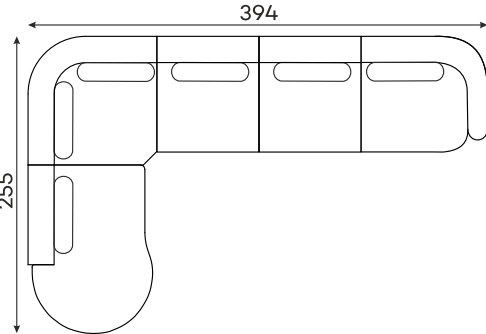

DOMANI SET 8

DOMANI SET 9

DOMANI SET 10

DOMANI SET 11

DOMANI SET 12

DOMANI SET 20

ASYMMETRICAL  
CORNER ELEMENT

1,5-SEATER WITH  
ARMREST

2-SEATER WITH  
ARMREST

ELEMENT  
CORNER ELEMENT

OTTOMAN

CORNER ELEMENT 60°

POUFFE

Pouffe height: 45