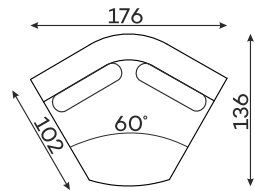

## Modular units

Available in a left-hand or right-hand configuration. The sets below are left-hand facing.

2-SEATER UNIT  
SMALL BACKREST

2-SEATER UNIT  
BIG BACKREST

ROUND CORNER  
ELEMENT

1-SEATER

1-SEATER WITH  
ARMREST

ASYMMETRICAL  
CORNER ELEMENT

1,5-SEATER WITH  
ARMREST

2-SEATER WITH  
ARMREST

ELEMENT  
CORNER ELEMENT

OTTOMAN

CORNER ELEMENT 60°

POUFFE

Pouffe height: 45

## Other dimensions

---

CUSHION

LEG