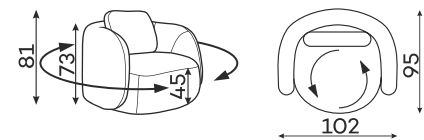

Sofas

Modular units

Available in a left-hand or right-hand configuration. The sets below are left-hand facing.

Pouffe height: 45

Armchair