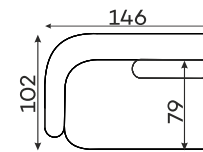

## Modular units

Available in a left-hand or right-hand configuration. The sets below are left-hand facing.

2-SEATER UNIT  
SMALL BACKREST

2-SEATER UNIT  
BIG BACKREST

ROUND CORNER  
ELEMENT

1-SEATER

1-SEATER WITH  
ARMREST

ASYMMETRICAL  
CORNER ELEMENT

1,5-SEATER WITH  
ARMREST

2-SEATER WITH  
ARMREST

ELEMENT  
CORNER ELEMENT

OTTOMAN

CORNER ELEMENT 60°

POUFFE

Pouffe height: 45