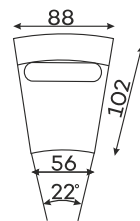

## Modular units

Available in a left-hand or right-hand configuration. The sets below are left-hand facing.

2-SEATER UNIT  
SMALL BACKREST

2-SEATER UNIT  
BIG BACKREST

ROUND CORNER  
ELEMENT

1-SEATER

1-SEATER WITH  
ARMREST

ASYMMETRICAL  
CORNER ELEMENT

1,5-SEATER WITH  
ARMREST

2-SEATER WITH  
ARMREST

ELEMENT  
CORNER ELEMENT

OTTOMAN

CORNER ELEMENT 60°

POUFFE

Pouffe height: 45