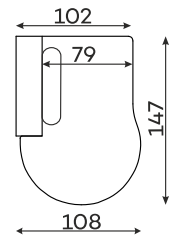

## Modular units

Available in a left-hand or right-hand configuration. The sets below are left-hand facing.

2-SEATER UNIT  
SMALL BACKREST

2-SEATER UNIT  
BIG BACKREST

ROUND CORNER  
ELEMENT

1-SEATER

1-SEATER WITH  
ARMREST

ASYMMETRICAL  
CORNER ELEMENT

1,5-SEATER WITH  
ARMREST

2-SEATER WITH  
ARMREST

ELEMENT  
CORNER ELEMENT

OTTOMAN

CORNER ELEMENT 60°

POUFFE

Pouffe height: 45

## Other dimensions

---

CUSHION

LEG