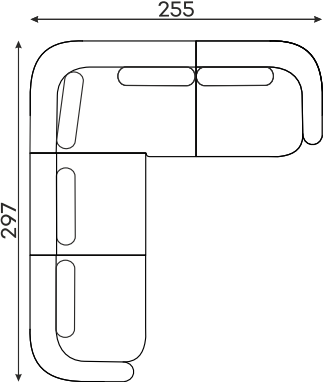

**Corner sofas** Available in a left-hand or right-hand configuration. The sets below are left-hand facing.

DOMANI SET 1

DOMANI SET 2

DOMANI SET 3

DOMANI SET 4

DOMANI SET 5

DOMANI SET 6

DOMANI SET 7

ASYMMETRICAL  
CORNER ELEMENT

1,5-SEATER WITH  
ARMREST

2-SEATER WITH  
ARMREST

ELEMENT  
CORNER ELEMENT

OTTOMAN

CORNER ELEMENT 60°

POUFFE

Pouffe height: 45

## Other dimensions

---

CUSHION

LEG