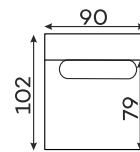

## Modular units

Available in a left-hand or right-hand configuration. The sets below are left-hand facing.

2-SEATER UNIT  
SMALL BACKREST

2-SEATER UNIT  
BIG BACKREST

ROUND CORNER  
ELEMENT

1-SEATER

1-SEATER WITH  
ARMREST

ASYMMETRICAL  
CORNER ELEMENT

1,5-SEATER WITH  
ARMREST

2-SEATER WITH  
ARMREST

ELEMENT  
CORNER ELEMENT

OTTOMAN

CORNER ELEMENT 60°

POUFFE

Pouffe height: 45