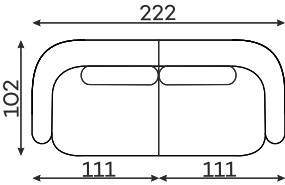

**Corner sofas** Available in a left-hand or right-hand configuration. The sets below are left-hand facing.

DOMANI SET 1

DOMANI SET 2

DOMANI SET 3

DOMANI SET 4

DOMANI SET 5

DOMANI SET 6

DOMANI SET 7

DOMANI SET 8

DOMANI SET 9

DOMANI SET 10

DOMANI SET 11

DOMANI SET 12

DOMANI SET 20

ASYMMETRICAL  
CORNER ELEMENT

1,5-SEATER WITH  
ARMREST

2-SEATER WITH  
ARMREST

ELEMENT  
CORNER ELEMENT

OTTOMAN

CORNER ELEMENT 60°

POUFFE

Pouffe height: 45