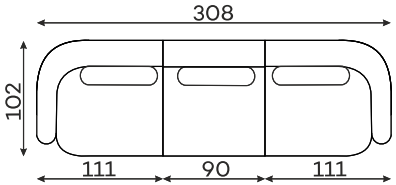

**Corner sofas** Available in a left-hand or right-hand configuration. The sets below are left-hand facing.

DOMANI SET 1

DOMANI SET 2

DOMANI SET 3

DOMANI SET 4

DOMANI SET 5

DOMANI SET 6

DOMANI SET 7

ASYMMETRICAL  
CORNER ELEMENT

1,5-SEATER WITH  
ARMREST

2-SEATER WITH  
ARMREST

ELEMENT  
CORNER ELEMENT

OTTOMAN

CORNER ELEMENT 60°

POUFFE

Pouffe height: 45