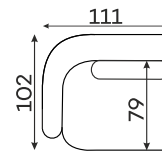

## Modular units

Available in a left-hand or right-hand configuration. The sets below are left-hand facing.

2-SEATER UNIT  
SMALL BACKREST

2-SEATER UNIT  
BIG BACKREST

ROUND CORNER  
ELEMENT

1-SEATER

1-SEATER WITH  
ARMREST

ASYMMETRICAL  
CORNER ELEMENT

1,5-SEATER WITH  
ARMREST

2-SEATER WITH  
ARMREST

ELEMENT  
CORNER ELEMENT

OTTOMAN

CORNER ELEMENT 60°

POUFFE

Pouffe height: 45