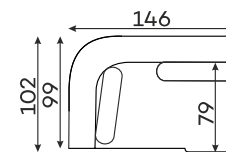

## Modular units

Available in a left-hand or right-hand configuration. The sets below are left-hand facing.

2-SEATER UNIT  
SMALL BACKREST

2-SEATER UNIT  
BIG BACKREST

ROUND CORNER  
ELEMENT

1-SEATER

1-SEATER WITH  
ARMREST

ASYMMETRICAL  
CORNER ELEMENT

1,5-SEATER WITH  
ARMREST

2-SEATER WITH  
ARMREST

ELEMENT  
CORNER ELEMENT

OTTOMAN

CORNER ELEMENT 60°

POUFFE

Pouffe height: 45