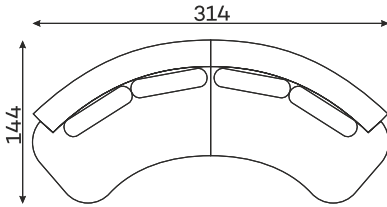

# Domani

Domani is a modern and very pleasant rounded model, consisting of straight and bean-shaped modules. By combining them freely you can create a fanciful shape: a sofa, an L-shaped corner sofa, but also a semi-circle, an open circle, a wave or an S-shape. You are only limited by your imagination! This unique feature makes Domani suitable for a wide variety of rooms – from a cosy living room to an exclusive waiting room in a clinic. Because sometimes we expect furniture to help us be very close to someone, and sometimes we can use it together with others to preserve some intimacy. Interesting? Finally, a little hint – this model looks fantastic in boucle fabrics!

**Corner sofas** Available in a left-hand or right-hand configuration. The sets below are left-hand facing.

DOMANI SET 1

DOMANI SET 2

DOMANI SET 3

DOMANI SET 4

DOMANI SET 5

DOMANI SET 6

DOMANI SET 7