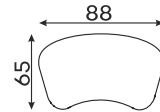

## Modular units

Available in a left-hand or right-hand configuration. The sets below are left-hand facing.

2-SEATER UNIT  
SMALL BACKREST

2-SEATER UNIT  
BIG BACKREST

ROUND CORNER  
ELEMENT

1-SEATER

1-SEATER WITH  
ARMREST

ASYMMETRICAL  
CORNER ELEMENT

1,5-SEATER WITH  
ARMREST

2-SEATER WITH  
ARMREST

ELEMENT  
CORNER ELEMENT

OTTOMAN

CORNER ELEMENT 60°

POUFFE

Pouffe height: 45