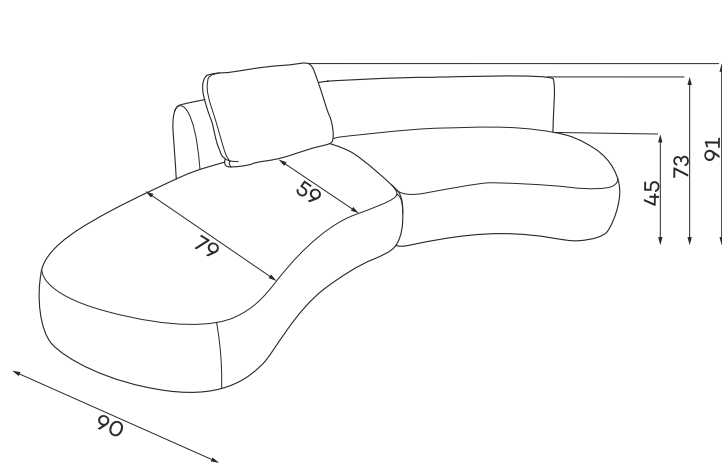

Other dimensions

What makes the Domani sofa stand out?

The sinuous springs make the seat more flexible and provide a perfect base for high-elastic foam.

You have the opportunity to choose a fabric from dedicated collections, including fabrics that are easy to clean.

The furniture is fully upholstered, so you can put it in the middle of the living room.

The highly elastic foam used increases the strength and elasticity of the seat preventing deformation.

The perfect fit between the seat and backrest to the anatomical shape of the human body provides exceptional comfort and ergonomics of the body.

Mixed filling: Natural feathers and silicone balls.