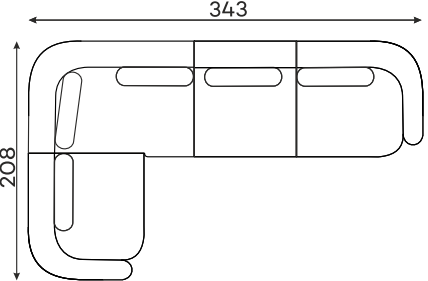

**Corner sofas** Available in a left-hand or right-hand configuration. The sets below are left-hand facing.

DOMANI SET 1

DOMANI SET 2

DOMANI SET 3

DOMANI SET 4

DOMANI SET 5

DOMANI SET 6

DOMANI SET 7

ASYMMETRICAL  
CORNER ELEMENT

1,5-SEATER WITH  
ARMREST

2-SEATER WITH  
ARMREST

ELEMENT  
CORNER ELEMENT

OTTOMAN

CORNER ELEMENT 60°

POUFFE

Pouffe height: 45