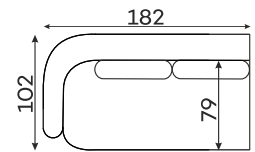

## Modular units

Available in a left-hand or right-hand configuration. The sets below are left-hand facing.

2-SEATER UNIT  
SMALL BACKREST

2-SEATER UNIT  
BIG BACKREST

ROUND CORNER  
ELEMENT

1-SEATER

1-SEATER WITH  
ARMREST

ASYMMETRICAL  
CORNER ELEMENT

1,5-SEATER WITH  
ARMREST

2-SEATER WITH  
ARMREST

ELEMENT  
CORNER ELEMENT

OTTOMAN

CORNER ELEMENT 60°

POUFFE

Pouffe height: 45