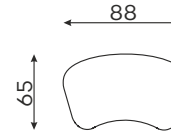

SLEEPING SIZE 
200 x 160 cm

DOMANI BED 180

SLEEPING SIZE 
200 x 180 cm

DOMANI BED 200

SLEEPING SIZE 
200 x 200 cm

Modular units

Available in left-hand or right-hand configuration. The sets below are left-hand facing.

2-SEATER UNIT
SMALL BACKREST

2-SEATER UNIT
BIG BACKREST

ROUND CORNER
ELEMENT „S”

1-SEATER

1-SEATER
WITH ARMREST

1,5-SEATER 25
WITH ARMREST

ASYMMETRICAL
CORNER ELEMENT

1,5-SEATER
WITH ARMREST

2-SEATER
WITH ARMREST.

CORNER
ELEMENT

OTOMANA

CORNER
ELEMENT 60°

45-SEATER
WITH ARMREST

POUF

CHAISE LONGUE M.

Armchair

Tolerancja wymiarów mebli tapicerowanych +/- 4 cm.

Other dimensions

CUSHION A

LEG

All dimensions of upholstered furniture are given with a tolerance of +/- 4 cm

Whats makes the Domani stand out?

Sinuous spring support – Enhanced seat flexibility, high-resilience foam cushioning, long-lasting comfort and durability.