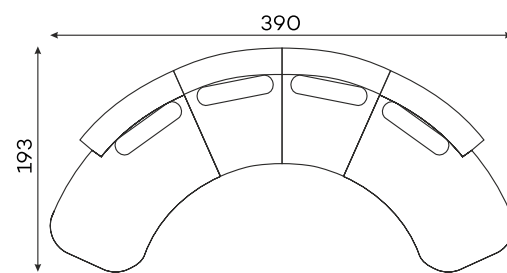

befame

Domani

Corner sofas

Available in a left-hand or right-hand configuration. The sets below are left-hand facing.

DOMANI SET 1

DOMANI SET 2

DOMANI SET 3

DOMANI SET 4

DOMANI SET 5

DOMANI SET 6

DOMANI SET 7

DOMANI SET 8

DOMANI SET 9

DOMANI SET 10

DOMANI SET 11

DOMANI SET 12

Corner sofas

Available in a left-hand or right-hand configuration. The sets below are left-hand facing.

DOMANI SET 14

DOMANI SET 15

DOMANI SET 16

DOMANI SET 17

DOMANI SET 18

DOMANI SET 20

SLEEPING SIZE 
200 x 160 cm

DOMANI BED 180

SLEEPING SIZE 
200 x 180 cm

DOMANI BED 200

SLEEPING SIZE 
200 x 200 cm

Modular units

Available in left-hand or right-hand configuration. The sets below are left-hand facing.