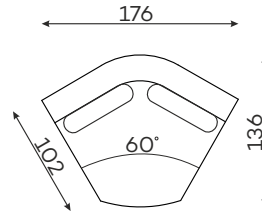

SLEEPING SIZE 
200 x 160 cm

DOMANI BED 180

SLEEPING SIZE 
200 x 180 cm

DOMANI BED 200

SLEEPING SIZE 
200 x 200 cm

Modular units

Available in left-hand or right-hand configuration. The sets below are left-hand facing.

2-SEATER UNIT
SMALL BACKREST

2-SEATER UNIT
BIG BACKREST

ROUND CORNER
ELEMENT „S”

1-SEATER

1-SEATER
WITH ARMREST

1,5-SEATER 25
WITH ARMREST

ASYMMETRICAL
CORNER ELEMENT

1,5-SEATER
WITH ARMREST

2-SEATER
WITH ARMREST.

CORNER
ELEMENT

OTOMANA

CORNER
ELEMENT 60°

45-SEATER
WITH ARMREST

POUF

CHAISE LONGUE M.

Armchair

Tolerancja wymiarów mebli tapicerowanych +/- 4 cm.

Other dimensions

CUSHION A

LEG

All dimensions of upholstered furniture are given with a tolerance of +/- 4 cm

Whats makes the Domani stand out?

Sinuous spring support – Enhanced seat flexibility, high-resilience foam cushioning, long-lasting comfort and durability.