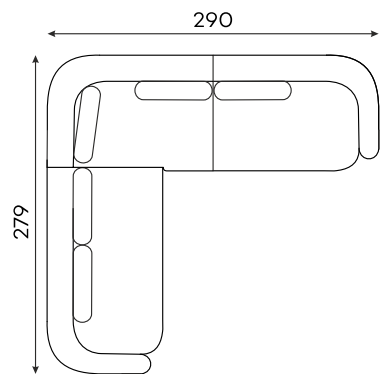

befame

Domani

Corner sofas

Available in a left-hand or right-hand configuration. The sets below are left-hand facing.

DOMANI SET 1

DOMANI SET 2

DOMANI SET 3

DOMANI SET 4

DOMANI SET 5

DOMANI SET 6

DOMANI SET 7

DOMANI SET 8

DOMANI SET 9

DOMANI SET 10

DOMANI SET 11

DOMANI SET 12

Sofas

2-SEATER SOFA

3-SEATER SOFA

SLEEPING SIZE 
200 x 152 cm

SOFA LOGE

Beds

HEADREST HEIGHT 105 cm

DOMANI BED 160

SLEEPING SIZE 
200 x 160 cm

DOMANI BED 180

SLEEPING SIZE 
200 x 180 cm

DOMANI BED 200

SLEEPING SIZE 
200 x 200 cm

Modular units

Available in left-hand or right-hand configuration. The sets below are left-hand facing.