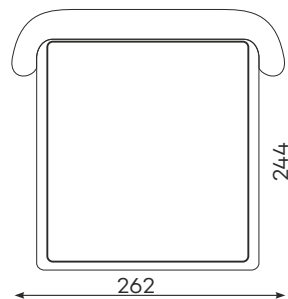

Corner sofas

Available in a left-hand or right-hand configuration. The sets below are left-hand facing.

DOMANI SET 14

DOMANI SET 15

DOMANI SET 16

DOMANI SET 17

DOMANI SET 18

DOMANI SET 20

Sofas

2-SEATER SOFA

3-SEATER SOFA

SLEEPING SIZE 
200 x 152 cm

SOFA LOGE

Beds

HEADREST HEIGHT 105 cm

DOMANI BED 160

SLEEPING SIZE 
200 x 160 cm

DOMANI BED 180

SLEEPING SIZE 
200 x 180 cm

DOMANI BED 200

SLEEPING SIZE 
200 x 200 cm

Modular units

Available in left-hand or right-hand configuration. The sets below are left-hand facing.