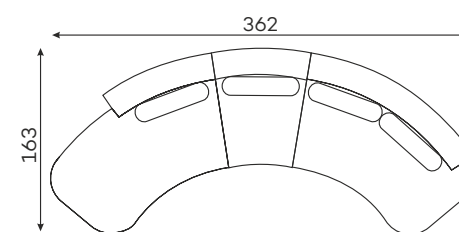

befame

Domani

Corner sofas

Available in a left-hand or right-hand configuration. The sets below are left-hand facing.

DOMANI SET 1

DOMANI SET 2

DOMANI SET 3

DOMANI SET 4

DOMANI SET 5

DOMANI SET 6

DOMANI SET 7

DOMANI SET 8

DOMANI SET 9

DOMANI SET 10

DOMANI SET 11

DOMANI SET 12

Corner sofas

Available in a left-hand or right-hand configuration. The sets below are left-hand facing.

DOMANI SET 14

DOMANI SET 15

DOMANI SET 16

DOMANI SET 17

DOMANI SET 18

DOMANI SET 20

SLEEPING SIZE 
200 x 160 cm

DOMANI BED 180

SLEEPING SIZE 
200 x 180 cm

DOMANI BED 200

SLEEPING SIZE 
200 x 200 cm

Modular units

Available in left-hand or right-hand configuration. The sets below are left-hand facing.