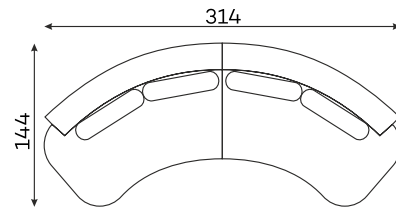

befame

Domani

Corner sofas

Available in a left-hand or right-hand configuration. The sets below are left-hand facing.

DOMANI SET 1

DOMANI SET 2

DOMANI SET 3

DOMANI SET 4

DOMANI SET 5

DOMANI SET 6

DOMANI SET 7

DOMANI SET 8

DOMANI SET 9

DOMANI SET 10

DOMANI SET 11

DOMANI SET 12

SLEEPING SIZE 
200 x 160 cm

DOMANI BED 180

SLEEPING SIZE 
200 x 180 cm

DOMANI BED 200

SLEEPING SIZE 
200 x 200 cm

Modular units

Available in left-hand or right-hand configuration. The sets below are left-hand facing.