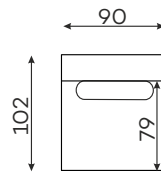

SLEEPING SIZE 
200 x 160 cm

DOMANI BED 180

SLEEPING SIZE 
200 x 180 cm

DOMANI BED 200

SLEEPING SIZE 
200 x 200 cm

Modular units

Available in left-hand or right-hand configuration. The sets below are left-hand facing.

2-SEATER UNIT
SMALL BACKREST

2-SEATER UNIT
BIG BACKREST

ROUND CORNER
ELEMENT „S”

1-SEATER

1-SEATER
WITH ARMREST

1,5-SEATER 25
WITH ARMREST

ASYMMETRICAL
CORNER ELEMENT

1,5-SEATER
WITH ARMREST