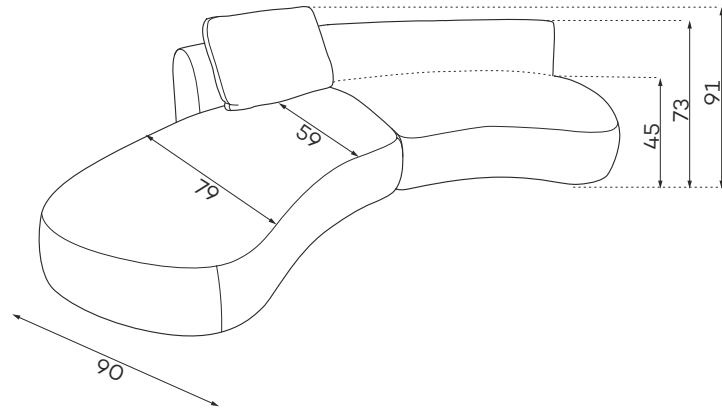

Other dimensions

All dimensions of upholstered furniture are given with a tolerance of +/- 4 cm

Whats makes the Domani stand out?

Sinuous spring support – Enhanced seat flexibility, high-resilience foam cushioning, long-lasting comfort and durability.

Extensive fabric selection – Water-repellent finishes, easy-clean materials, exclusive collection options.

Fully upholstered design – 360-degree visual appeal, seamless aesthetic integration.

High-resilience foam core – Enhanced seat durability, improved elasticity, resistance to deformation.

Ergonomic seat and backrest – Natural body contour alignment, superior support, elevated comfort.

Integrated bedding storage – Hidden compartment for blankets and pillows, space-saving convenience. (DOMANI 3-SEATER SOFAS WITH SLEEPIN SIZE)

Bonnell spring backrest – Foldable design, enhanced lumbar support, long-lasting structure. (DOMANI 3-SEATER SOFAS WITH SLEEPIN SIZE)

Customizable leg finishes – Multiple color options, coordinated design possibilities, seamless furniture matching.

Integrated sleeping function – Effortless transformation, extra sleeping space, multifunctional design.

Modular design – Custom configurations, adaptable layout, seamless fit for any space.