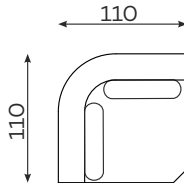

CORNER
ELEMENT