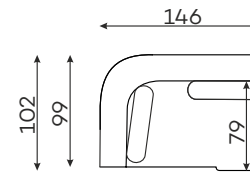

SLEEPING SIZE 
200 x 160 cm

DOMANI BED 180

SLEEPING SIZE 
200 x 180 cm

DOMANI BED 200

SLEEPING SIZE 
200 x 200 cm

Modular units

Available in left-hand or right-hand configuration. The sets below are left-hand facing.

2-SEATER UNIT
SMALL BACKREST

2-SEATER UNIT
BIG BACKREST

ROUND CORNER
ELEMENT „S”

1-SEATER

1-SEATER
WITH ARMREST

1,5-SEATER 25
WITH ARMREST

ASYMMETRICAL
CORNER ELEMENT

1,5-SEATER
WITH ARMREST