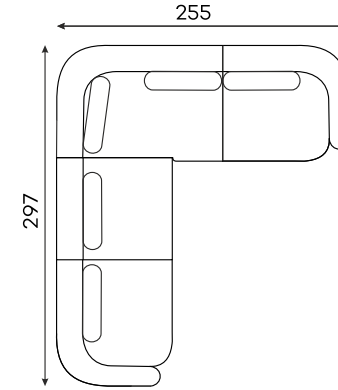

DOMANI SET 7