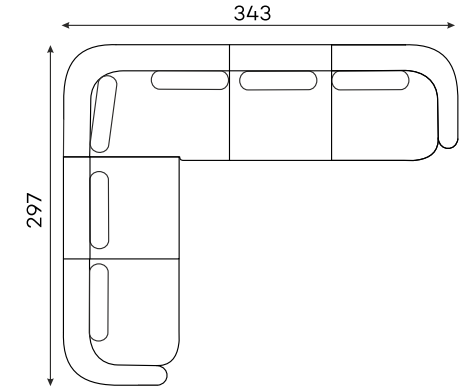

DOMANI SET 8