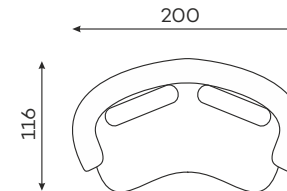

Corner sofas

Available in a left-hand or right-hand configuration. The sets below are left-hand facing.

DOMANI SET 14

DOMANI SET 15

DOMANI SET 16

DOMANI SET 17

DOMANI SET 18

DOMANI SET 20

Sofas

2-SEATER SOFA

3-SEATER SOFA

SLEEPING SIZE 
200 x 152 cm

SOFA LOGE

Beds

HEADREST HEIGHT 105 cm

DOMANI BED 160

SLEEPING SIZE 
200 x 160 cm

DOMANI BED 180

SLEEPING SIZE 
200 x 180 cm

DOMANI BED 200

SLEEPING SIZE 
200 x 200 cm

Modular units

Available in left-hand or right-hand configuration. The sets below are left-hand facing.

2-SEATER UNIT
SMALL BACKREST

2-SEATER UNIT
BIG BACKREST

ROUND CORNER
ELEMENT „S”

1-SEATER

1-SEATER
WITH ARMREST

1,5-SEATER 25
WITH ARMREST

ASYMMETRICAL
CORNER ELEMENT

1,5-SEATER
WITH ARMREST