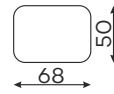

Other dimensions

CUSHION A

All dimensions of upholstered furniture are given with a tolerance of +/- 4 cm

Whats makes the Domani stand out?

Sinuous spring support – Enhanced seat flexibility, high-resilience foam cushioning, long-lasting comfort and durability.

Extensive fabric selection – Water-repellent finishes, easy-clean materials, exclusive collection options.

Fully upholstered design – 360-degree visual appeal, seamless aesthetic integration.

High-resilience foam core – Enhanced seat durability, improved elasticity, resistance to deformation.

Ergonomic seat and backrest – Natural body contour alignment, superior support, elevated comfort.

Integrated bedding storage – Hidden compartment for blankets and pillows, space-saving convenience. (DOMANI 3-SEATER SOFAS WITH SLEEPIN SIZE)

Bonnell spring backrest – Foldable design, enhanced lumbar support, long-lasting structure. (DOMANI 3-SEATER SOFAS WITH SLEEPIN SIZE)

Customizable leg finishes – Multiple color options, coordinated design possibilities, seamless furniture matching.

Integrated sleeping function – Effortless transformation, extra sleeping space, multifunctional design.

Modular design – Custom configurations, adaptable layout, seamless fit for any space.