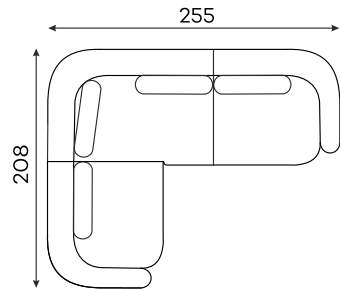

DOMANI SET 5