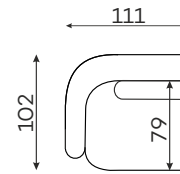

SLEEPING SIZE 
200 x 160 cm

DOMANI BED 180

SLEEPING SIZE 
200 x 180 cm

DOMANI BED 200

SLEEPING SIZE 
200 x 200 cm

Modular units

Available in left-hand or right-hand configuration. The sets below are left-hand facing.

2-SEATER UNIT
SMALL BACKREST

2-SEATER UNIT
BIG BACKREST

ROUND CORNER
ELEMENT „S”

1-SEATER

1-SEATER
WITH ARMREST

1,5-SEATER 25
WITH ARMREST

ASYMMETRICAL
CORNER ELEMENT

1,5-SEATER
WITH ARMREST

2-SEATER
WITH ARMREST.

CORNER
ELEMENT

OTOMANA

CORNER
ELEMENT 60°

45-SEATER
WITH ARMREST

POUF

CHAISE LONGUE M.

Armchair