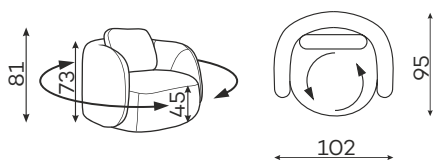

SLEEPING SIZE 
200 x 160 cm

DOMANI BED 180

SLEEPING SIZE 
200 x 180 cm

DOMANI BED 200

SLEEPING SIZE 
200 x 200 cm

Modular units

Available in left-hand or right-hand configuration. The sets below are left-hand facing.

2-SEATER UNIT
SMALL BACKREST

2-SEATER UNIT
BIG BACKREST

ROUND CORNER
ELEMENT „S”

1-SEATER

1-SEATER
WITH ARMREST

1,5-SEATER 25
WITH ARMREST

ASYMMETRICAL
CORNER ELEMENT

1,5-SEATER
WITH ARMREST

2-SEATER
WITH ARMREST.

CORNER
ELEMENT

OTOMANA

CORNER
ELEMENT 60°

45-SEATER
WITH ARMREST

POUF

CHAISE LONGUE M.

Armchair

Tolerancja wymiarów mebli tapicerowanych +/- 4 cm.

Other dimensions

CUSHION A

LEG

All dimensions of upholstered furniture are given with a tolerance of +/- 4 cm

Whats makes the Domani stand out?

Sinuous spring support – Enhanced seat flexibility, high-resilience foam cushioning, long-lasting comfort and durability.