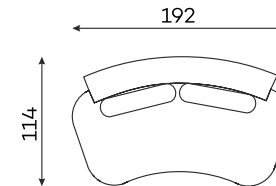

befame

Domani

Corner sofas

Available in a left-hand or right-hand configuration. The sets below are left-hand facing.

DOMANI SET 1

DOMANI SET 2

DOMANI SET 3

DOMANI SET 4

Corner sofas

Available in a left-hand or right-hand configuration. The sets below are left-hand facing.

DOMANI SET 14

DOMANI SET 15

DOMANI SET 16

DOMANI SET 17

DOMANI SET 18

DOMANI SET 20

Sofas

2-SEATER SOFA

3-SEATER SOFA

SLEEPING SIZE 
200 x 152 cm

SOFA LOGE

Beds

HEADREST HEIGHT 105 cm

DOMANI BED 160

SLEEPING SIZE 
200 x 160 cm

DOMANI BED 180

SLEEPING SIZE 
200 x 180 cm

DOMANI BED 200

SLEEPING SIZE 
200 x 200 cm

Modular units

Available in left-hand or right-hand configuration. The sets below are left-hand facing.