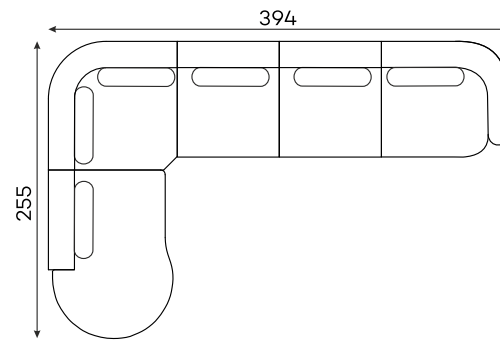

Corner sofas

Available in a left-hand or right-hand configuration. The sets below are left-hand facing.

DOMANI SET 14

DOMANI SET 15

DOMANI SET 16

DOMANI SET 17

DOMANI SET 18

DOMANI SET 20

Sofas

2-SEATER SOFA

3-SEATER SOFA

SLEEPING SIZE 
200 x 152 cm

SOFA LOGE

Beds

HEADREST HEIGHT 105 cm

DOMANI BED 160

SLEEPING SIZE 
200 x 160 cm

DOMANI BED 180

SLEEPING SIZE 
200 x 180 cm

DOMANI BED 200

SLEEPING SIZE 
200 x 200 cm

Modular units

Available in left-hand or right-hand configuration. The sets below are left-hand facing.