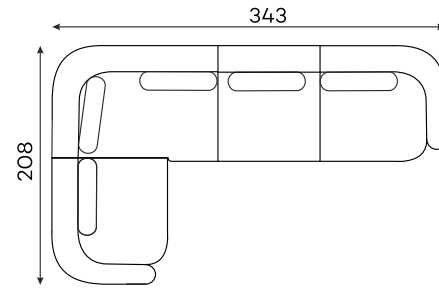

DOMANI SET 6