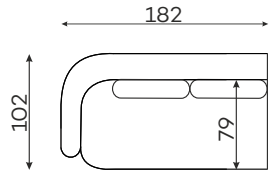

Sofas

2-SEATER SOFA

3-SEATER SOFA

SLEEPING SIZE 
200 x 152 cm

SOFA LOGE

Beds

HEADREST HEIGHT 105 cm

DOMANI BED 160

SLEEPING SIZE 
200 x 160 cm

DOMANI BED 180

SLEEPING SIZE 
200 x 180 cm

DOMANI BED 200

SLEEPING SIZE 
200 x 200 cm

Modular units

Available in left-hand or right-hand configuration. The sets below are left-hand facing.

2-SEATER UNIT
SMALL BACKREST

2-SEATER UNIT
BIG BACKREST

ROUND CORNER
ELEMENT „S”

1-SEATER

1-SEATER
WITH ARMREST

1,5-SEATER 25
WITH ARMREST

ASYMMETRICAL
CORNER ELEMENT

1,5-SEATER
WITH ARMREST

2-SEATER
WITH ARMREST.

CORNER
ELEMENT

OTOMANA

CORNER
ELEMENT 60°

45-SEATER
WITH ARMREST

POUF

CHAISE LONGUE M.

Armchair