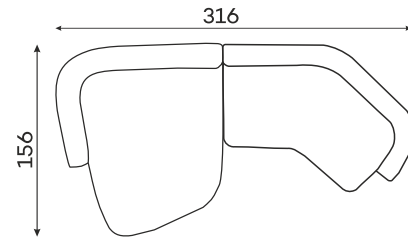

befame

Domani

Corner sofas

Available in a left-hand or right-hand configuration. The sets below are left-hand facing.

DOMANI SET 1

DOMANI SET 2

DOMANI SET 3

DOMANI SET 4

DOMANI SET 5

DOMANI SET 6

DOMANI SET 7

DOMANI SET 8

DOMANI SET 9

DOMANI SET 10

DOMANI SET 11

DOMANI SET 12

Corner sofas

Available in a left-hand or right-hand configuration. The sets below are left-hand facing.

DOMANI SET 14

DOMANI SET 15

DOMANI SET 16

DOMANI SET 17

DOMANI SET 18

DOMANI SET 20

SLEEPING SIZE 
200 x 160 cm

DOMANI BED 180

SLEEPING SIZE 
200 x 180 cm

DOMANI BED 200

SLEEPING SIZE 
200 x 200 cm

Modular units

Available in left-hand or right-hand configuration. The sets below are left-hand facing.