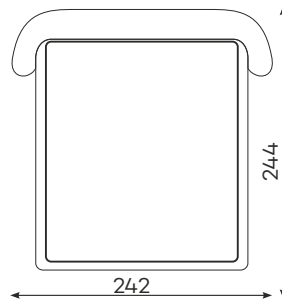

Corner sofas

Available in a left-hand or right-hand configuration. The sets below are left-hand facing.

DOMANI SET 14

DOMANI SET 15

DOMANI SET 16

DOMANI SET 17

DOMANI SET 18

DOMANI SET 20

Sofas

2-SEATER SOFA

3-SEATER SOFA

SLEEPING SIZE 
200 x 152 cm

SOFA LOGE

Beds

HEADREST HEIGHT 105 cm

DOMANI BED 160

SLEEPING SIZE 
200 x 160 cm

DOMANI BED 180

SLEEPING SIZE 
200 x 180 cm

DOMANI BED 200

SLEEPING SIZE 
200 x 200 cm

Modular units

Available in left-hand or right-hand configuration. The sets below are left-hand facing.