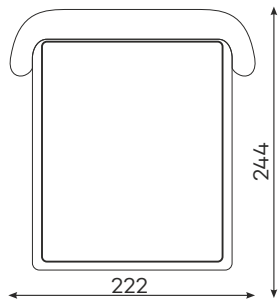

Corner sofas

Available in a left-hand or right-hand configuration. The sets below are left-hand facing.

DOMANI SET 14

DOMANI SET 15

DOMANI SET 16

DOMANI SET 17

DOMANI SET 18

DOMANI SET 20

Sofas

2-SEATER SOFA

3-SEATER SOFA

SLEEPING SIZE 
200 x 152 cm

SOFA LOGE

Beds

HEADREST HEIGHT 105 cm

DOMANI BED 160

SLEEPING SIZE 
200 x 160 cm

DOMANI BED 180

SLEEPING SIZE 
200 x 180 cm

DOMANI BED 200

SLEEPING SIZE 
200 x 200 cm

Modular units

Available in left-hand or right-hand configuration. The sets below are left-hand facing.

2-SEATER UNIT
SMALL BACKREST

2-SEATER UNIT
BIG BACKREST

ROUND CORNER
ELEMENT „S”

1-SEATER

1-SEATER
WITH ARMREST

1,5-SEATER 25
WITH ARMREST

ASYMMETRICAL
CORNER ELEMENT

1,5-SEATER
WITH ARMREST