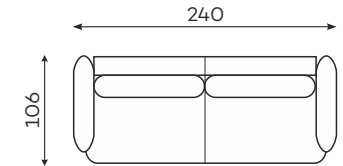

Corner sofas

Available in a left-hand or right-hand configuration. The sets below are left-hand facing.

DOMANI SET 14

DOMANI SET 15

DOMANI SET 16

DOMANI SET 17

DOMANI SET 18

DOMANI SET 20

Sofas

2-SEATER SOFA

3-SEATER SOFA

SLEEPING SIZE 
200 x 152 cm

SOFA LOGE

Beds

HEADREST HEIGHT 105 cm

DOMANI BED 160

SLEEPING SIZE 
200 x 160 cm

DOMANI BED 180

SLEEPING SIZE 
200 x 180 cm

DOMANI BED 200

SLEEPING SIZE 
200 x 200 cm

Modular units

Available in left-hand or right-hand configuration. The sets below are left-hand facing.