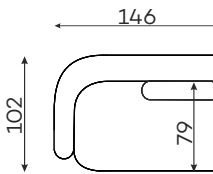

SLEEPING SIZE 
200 x 160 cm

DOMANI BED 180

SLEEPING SIZE 
200 x 180 cm

DOMANI BED 200

SLEEPING SIZE 
200 x 200 cm

Modular units

Available in left-hand or right-hand configuration. The sets below are left-hand facing.

2-SEATER UNIT
SMALL BACKREST

2-SEATER UNIT
BIG BACKREST

ROUND CORNER
ELEMENT „S”

1-SEATER

1-SEATER
WITH ARMREST

1,5-SEATER 25
WITH ARMREST

ASYMMETRICAL
CORNER ELEMENT

1,5-SEATER
WITH ARMREST

2-SEATER
WITH ARMREST.

CORNER
ELEMENT

OTOMANA

CORNER
ELEMENT 60°

45-SEATER
WITH ARMREST

POUF

CHAISE LONGUE M.

Armchair