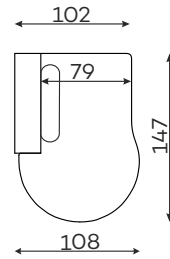

Sofas

2-SEATER SOFA

3-SEATER SOFA

SLEEPING SIZE 
200 x 152 cm

SOFA LOGE

Beds

HEADREST HEIGHT 105 cm

DOMANI BED 160

SLEEPING SIZE 
200 x 160 cm

DOMANI BED 180

SLEEPING SIZE 
200 x 180 cm

DOMANI BED 200

SLEEPING SIZE 
200 x 200 cm

Modular units

Available in left-hand or right-hand configuration. The sets below are left-hand facing.

2-SEATER UNIT
SMALL BACKREST

2-SEATER UNIT
BIG BACKREST

ROUND CORNER
ELEMENT „S”

1-SEATER

1-SEATER
WITH ARMREST

1,5-SEATER 25
WITH ARMREST

ASYMMETRICAL
CORNER ELEMENT

1,5-SEATER
WITH ARMREST

2-SEATER
WITH ARMREST.

CORNER
ELEMENT

OTOMANA

CORNER
ELEMENT 60°

45-SEATER
WITH ARMREST

POUF

CHAISE LONGUE M.

Armchair