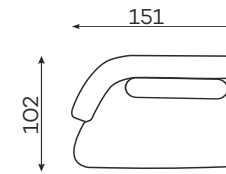

Sofas

2-SEATER SOFA

3-SEATER SOFA

SLEEPING SIZE 
200 x 152 cm

SOFA LOGE

Beds

HEADREST HEIGHT 105 cm

DOMANI BED 160

SLEEPING SIZE 
200 x 160 cm

DOMANI BED 180

SLEEPING SIZE 
200 x 180 cm

DOMANI BED 200

SLEEPING SIZE 
200 x 200 cm

Modular units

Available in left-hand or right-hand configuration. The sets below are left-hand facing.

2-SEATER UNIT
SMALL BACKREST

2-SEATER UNIT
BIG BACKREST

ROUND CORNER
ELEMENT „S”

1-SEATER

1-SEATER
WITH ARMREST

1,5-SEATER 25
WITH ARMREST

ASYMMETRICAL
CORNER ELEMENT

1,5-SEATER
WITH ARMREST

2-SEATER
WITH ARMREST.

CORNER
ELEMENT

OTOMANA

CORNER
ELEMENT 60°

45-SEATER
WITH ARMREST

POUF

CHAISE LONGUE M.

Armchair