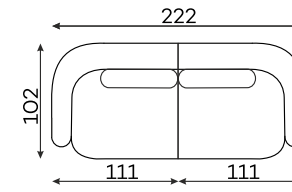

befame

Domani

Corner sofas

Available in a left-hand or right-hand configuration. The sets below are left-hand facing.

DOMANI SET 1

DOMANI SET 2

DOMANI SET 3

DOMANI SET 4

SLEEPING SIZE 
200 x 160 cm

DOMANI BED 180

SLEEPING SIZE 
200 x 180 cm

DOMANI BED 200

SLEEPING SIZE 
200 x 200 cm

Modular units

Available in left-hand or right-hand configuration. The sets below are left-hand facing.

2-SEATER UNIT
SMALL BACKREST

2-SEATER UNIT
BIG BACKREST

ROUND CORNER
ELEMENT „S”

1-SEATER

1-SEATER
WITH ARMREST

1,5-SEATER 25
WITH ARMREST

ASYMMETRICAL
CORNER ELEMENT

1,5-SEATER
WITH ARMREST