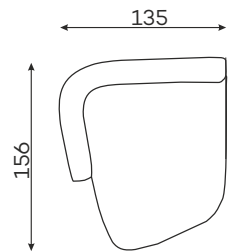

SLEEPING SIZE 
200 x 160 cm

DOMANI BED 180

SLEEPING SIZE 
200 x 180 cm

DOMANI BED 200

SLEEPING SIZE 
200 x 200 cm

Modular units

Available in left-hand or right-hand configuration. The sets below are left-hand facing.

2-SEATER UNIT
SMALL BACKREST

2-SEATER UNIT
BIG BACKREST

ROUND CORNER
ELEMENT „S”

1-SEATER

1-SEATER
WITH ARMREST

1,5-SEATER 25
WITH ARMREST

ASYMMETRICAL
CORNER ELEMENT

1,5-SEATER
WITH ARMREST

2-SEATER
WITH ARMREST.

CORNER
ELEMENT

OTOMANA

CORNER
ELEMENT 60°

45-SEATER
WITH ARMREST

POUF

CHAISE LONGUE M.

Armchair

Tolerancja wymiarów mebli tapicerowanych +/- 4 cm.

Other dimensions

CUSHION A

LEG

All dimensions of upholstered furniture are given with a tolerance of +/- 4 cm

Whats makes the Domani stand out?

Sinuous spring support – Enhanced seat flexibility, high-resilience foam cushioning, long-lasting comfort and durability.