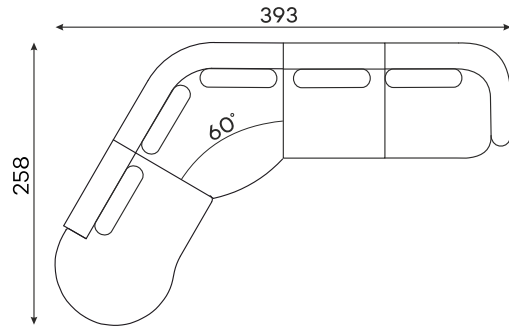

befame

Domani

Corner sofas

Available in a left-hand or right-hand configuration. The sets below are left-hand facing.

DOMANI SET 1

DOMANI SET 2

DOMANI SET 3

DOMANI SET 4

DOMANI SET 5

DOMANI SET 6

DOMANI SET 7

DOMANI SET 8

DOMANI SET 9

DOMANI SET 10

DOMANI SET 11

DOMANI SET 12

Corner sofas

Available in a left-hand or right-hand configuration. The sets below are left-hand facing.

DOMANI SET 14

DOMANI SET 15

DOMANI SET 16

DOMANI SET 17

DOMANI SET 18

DOMANI SET 20

SLEEPING SIZE 
200 x 160 cm

DOMANI BED 180

SLEEPING SIZE 
200 x 180 cm

DOMANI BED 200

SLEEPING SIZE 
200 x 200 cm

Modular units

Available in left-hand or right-hand configuration. The sets below are left-hand facing.