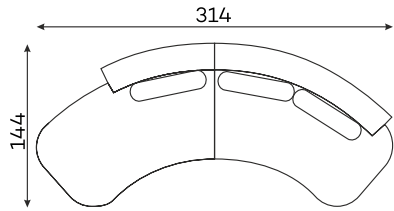

befame

Domani

Corner sofas

Available in a left-hand or right-hand configuration. The sets below are left-hand facing.

DOMANI SET 1

DOMANI SET 2

DOMANI SET 3

DOMANI SET 4

DOMANI SET 5

DOMANI SET 6

DOMANI SET 7

DOMANI SET 8

DOMANI SET 9

DOMANI SET 10

DOMANI SET 11

DOMANI SET 12

Corner sofas

Available in a left-hand or right-hand configuration. The sets below are left-hand facing.

DOMANI SET 14

DOMANI SET 15

DOMANI SET 16

DOMANI SET 17

DOMANI SET 18

DOMANI SET 20

SLEEPING SIZE 
200 x 160 cm

DOMANI BED 180

SLEEPING SIZE 
200 x 180 cm

DOMANI BED 200

SLEEPING SIZE 
200 x 200 cm

Modular units

Available in left-hand or right-hand configuration. The sets below are left-hand facing.