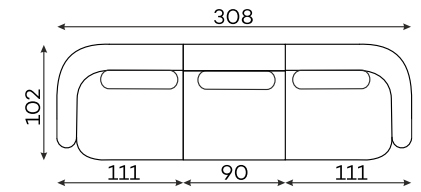

befame

Domani

Corner sofas

Available in a left-hand or right-hand configuration. The sets below are left-hand facing.

DOMANI SET 1

DOMANI SET 2

DOMANI SET 3

DOMANI SET 4

SLEEPING SIZE 
200 x 160 cm

DOMANI BED 180

SLEEPING SIZE 
200 x 180 cm

DOMANI BED 200

SLEEPING SIZE 
200 x 200 cm

Modular units

Available in left-hand or right-hand configuration. The sets below are left-hand facing.

2-SEATER UNIT
SMALL BACKREST

2-SEATER UNIT
BIG BACKREST

ROUND CORNER
ELEMENT „S”

1-SEATER

1-SEATER
WITH ARMREST

1,5-SEATER 25
WITH ARMREST

ASYMMETRICAL
CORNER ELEMENT

1,5-SEATER
WITH ARMREST