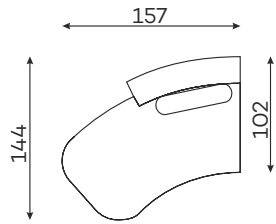

Sofas

2-SEATER SOFA

3-SEATER SOFA

SLEEPING SIZE 
200 x 152 cm

SOFA LOGE

Beds

HEADREST HEIGHT 105 cm

DOMANI BED 160

SLEEPING SIZE 
200 x 160 cm

DOMANI BED 180

SLEEPING SIZE 
200 x 180 cm

DOMANI BED 200

SLEEPING SIZE 
200 x 200 cm

Modular units

Available in left-hand or right-hand configuration. The sets below are left-hand facing.

2-SEATER UNIT
SMALL BACKREST

2-SEATER UNIT
BIG BACKREST

ROUND CORNER
ELEMENT „S”

1-SEATER

1-SEATER
WITH ARMREST

1,5-SEATER 25
WITH ARMREST

ASYMMETRICAL
CORNER ELEMENT

1,5-SEATER
WITH ARMREST