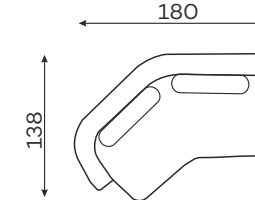

SLEEPING SIZE 
200 x 160 cm

DOMANI BED 180

SLEEPING SIZE 
200 x 180 cm

DOMANI BED 200

SLEEPING SIZE 
200 x 200 cm

Modular units

Available in left-hand or right-hand configuration. The sets below are left-hand facing.

2-SEATER UNIT
SMALL BACKREST

2-SEATER UNIT
BIG BACKREST

ROUND CORNER
ELEMENT „S”

1-SEATER

1-SEATER
WITH ARMREST

1,5-SEATER 25
WITH ARMREST

ASYMMETRICAL
CORNER ELEMENT

1,5-SEATER
WITH ARMREST

2-SEATER
WITH ARMREST.

CORNER
ELEMENT

OTOMANA

CORNER
ELEMENT 60°

45-SEATER
WITH ARMREST

POUF

CHAISE LONGUE M.

Armchair

Tolerancja wymiarów mebli tapicerowanych +/- 4 cm.

Other dimensions

CUSHION A

LEG

All dimensions of upholstered furniture are given with a tolerance of +/- 4 cm

Whats makes the Domani stand out?

Sinuous spring support – Enhanced seat flexibility, high-resilience foam cushioning, long-lasting comfort and durability.