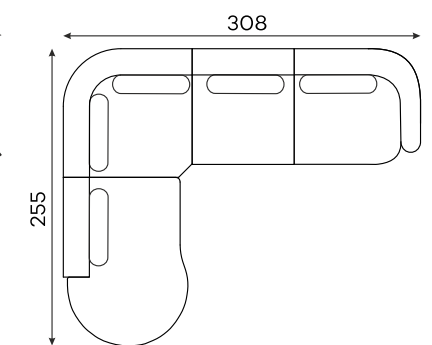

befame

Domani

Corner sofas

Available in a left-hand or right-hand configuration. The sets below are left-hand facing.

DOMANI SET 1

DOMANI SET 2

DOMANI SET 3

DOMANI SET 4

DOMANI SET 5

DOMANI SET 6

DOMANI SET 7

DOMANI SET 8

DOMANI SET 9

DOMANI SET 10

DOMANI SET 11

DOMANI SET 12

Corner sofas

Available in a left-hand or right-hand configuration. The sets below are left-hand facing.

DOMANI SET 14

DOMANI SET 15

DOMANI SET 16

DOMANI SET 17

DOMANI SET 18

DOMANI SET 20

SLEEPING SIZE 
200 x 160 cm

DOMANI BED 180

SLEEPING SIZE 
200 x 180 cm

DOMANI BED 200

SLEEPING SIZE 
200 x 200 cm

Modular units

Available in left-hand or right-hand configuration. The sets below are left-hand facing.