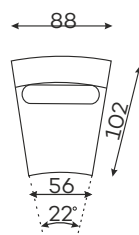

Sofas

2-SEATER SOFA

3-SEATER SOFA

SLEEPING SIZE 
200 x 152 cm

SOFA LOGE

Beds

HEADREST HEIGHT 105 cm

DOMANI BED 160

SLEEPING SIZE 
200 x 160 cm

DOMANI BED 180

SLEEPING SIZE 
200 x 180 cm

DOMANI BED 200

SLEEPING SIZE 
200 x 200 cm

Modular units

Available in left-hand or right-hand configuration. The sets below are left-hand facing.

2-SEATER UNIT
SMALL BACKREST

2-SEATER UNIT
BIG BACKREST

ROUND CORNER
ELEMENT „S”

1-SEATER

1-SEATER
WITH ARMREST

1,5-SEATER 25
WITH ARMREST

ASYMMETRICAL
CORNER ELEMENT

1,5-SEATER
WITH ARMREST