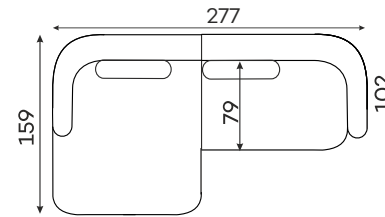

Corner sofas

Available in a left-hand or right-hand configuration. The sets below are left-hand facing.

DOMANI SET 14

DOMANI SET 15

DOMANI SET 16

DOMANI SET 17

DOMANI SET 18

DOMANI SET 20

Sofas

2-SEATER SOFA

3-SEATER SOFA

SLEEPING SIZE 
200 x 152 cm

SOFA LOGE

Beds

HEADREST HEIGHT 105 cm

DOMANI BED 160

SLEEPING SIZE 
200 x 160 cm

DOMANI BED 180

SLEEPING SIZE 
200 x 180 cm

DOMANI BED 200

SLEEPING SIZE 
200 x 200 cm

Modular units

Available in left-hand or right-hand configuration. The sets below are left-hand facing.