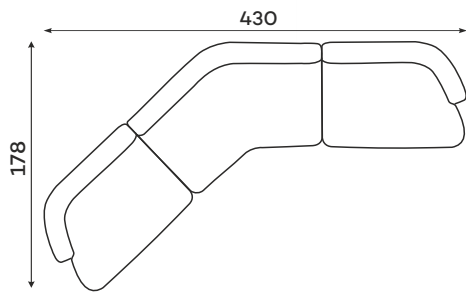

befame

Domani

Corner sofas

Available in a left-hand or right-hand configuration. The sets below are left-hand facing.

DOMANI SET 1

DOMANI SET 2

DOMANI SET 3

DOMANI SET 4

Corner sofas

Available in a left-hand or right-hand configuration. The sets below are left-hand facing.

DOMANI SET 14

DOMANI SET 15

DOMANI SET 16

DOMANI SET 17

DOMANI SET 18

DOMANI SET 20

Sofas

2-SEATER SOFA

3-SEATER SOFA

SLEEPING SIZE 
200 x 152 cm

SOFA LOGE

Beds

HEADREST HEIGHT 105 cm

DOMANI BED 160

SLEEPING SIZE 
200 x 160 cm

DOMANI BED 180

SLEEPING SIZE 
200 x 180 cm

DOMANI BED 200

SLEEPING SIZE 
200 x 200 cm

Modular units

Available in left-hand or right-hand configuration. The sets below are left-hand facing.