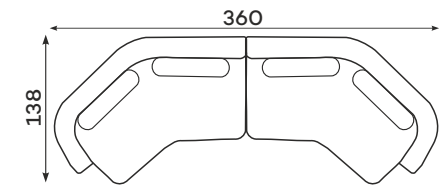

Corner sofas

Available in a left-hand or right-hand configuration. The sets below are left-hand facing.

DOMANI SET 14

DOMANI SET 15

DOMANI SET 16

DOMANI SET 17

DOMANI SET 18

DOMANI SET 20

Sofas

2-SEATER SOFA

3-SEATER SOFA

SLEEPING SIZE 
200 x 152 cm

SOFA LOGE

Beds

HEADREST HEIGHT 105 cm

DOMANI BED 160

SLEEPING SIZE 
200 x 160 cm

DOMANI BED 180

SLEEPING SIZE 
200 x 180 cm

DOMANI BED 200

SLEEPING SIZE 
200 x 200 cm

Modular units

Available in left-hand or right-hand configuration. The sets below are left-hand facing.

2-SEATER UNIT
SMALL BACKREST

2-SEATER UNIT
BIG BACKREST

ROUND CORNER
ELEMENT „S”

1-SEATER

1-SEATER
WITH ARMREST

1,5-SEATER 25
WITH ARMREST

ASYMMETRICAL
CORNER ELEMENT

1,5-SEATER
WITH ARMREST