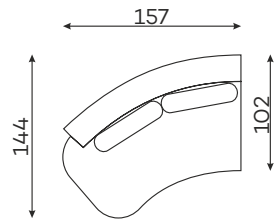

Sofas

2-SEATER SOFA

3-SEATER SOFA

SLEEPING SIZE 
200 x 152 cm

SOFA LOGE

Beds

HEADREST HEIGHT 105 cm

DOMANI BED 160

SLEEPING SIZE 
200 x 160 cm

DOMANI BED 180

SLEEPING SIZE 
200 x 180 cm

DOMANI BED 200

SLEEPING SIZE 
200 x 200 cm

Modular units

Available in left-hand or right-hand configuration. The sets below are left-hand facing.

2-SEATER UNIT
SMALL BACKREST

2-SEATER UNIT
BIG BACKREST

ROUND CORNER
ELEMENT „S”

1-SEATER

1-SEATER
WITH ARMREST

1,5-SEATER 25
WITH ARMREST

ASYMMETRICAL
CORNER ELEMENT

1,5-SEATER
WITH ARMREST