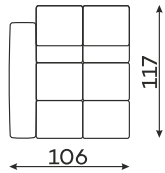

Sofas

2-SEATER SOFA.
(THE FURNITURE CONSISTS
OF ONE ELEMENT.)

3-SEATER SOFA
WITH SLEEPING FUNCTION.

SLEEPER SIZE ☾
195 x 140 cm

Armchair

ARMCHAIR

Modular units

CORNER ELEMENT
WITH PILLOWS

CORNER ELEMENT
WITH ADJUSTABLE
HEADRESTS

1-SEATER

1-SEATER WITH
ARMREST

2-SEATER

2-SEATER
WITH ARMREST

CHAISE LOUNGUE

OTTOMAN

SMALL POUFFE

LARGE POUFFE

All dimensions of upholstered furniture are given with a tolerance of +/- 4 cm.