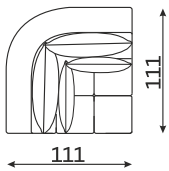

befame

Bullet

Corner sofas

Available in a left-hand or right-hand configuration. The sets below are left-hand facing.

CORNER WITH SLEEPING FUNCTION.

SLEEPER SIZE ☾
240 x 137 cm
Also available without sleeping function

BULLET U

SLEEPER SIZE ☾
320 x 136 cm

BULLET SET 1.

BULLET SET 2.

BULLET SET 3.

BULLET SET 4.

BULLET SET 5.

All dimensions of upholstered furniture are given with a tolerance of +/- 4 cm.

Sofas

2-SEATER SOFA.
(THE FURNITURE CONSISTS
OF ONE ELEMENT.)

3-SEATER SOFA
WITH SLEEPING FUNCTION.

SLEEPER SIZE ☾
195 x 140 cm

Armchair

ARMCHAIR

Modular units

CORNER ELEMENT
WITH PILLOWS

CORNER ELEMENT
WITH ADJUSTABLE
HEADRESTS

1-SEATER

1-SEATER WITH
ARMREST

2-SEATER

2-SEATER
WITH ARMREST

CHAISE LOUNGUE

OTTOMAN

SMALL POUFFE