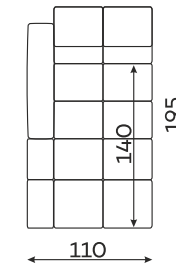

befame

Bullet

Corner sofas

Available in a left-hand or right-hand configuration. The sets below are left-hand facing.

CORNER WITH SLEEPING FUNCTION.

SLEEPER SIZE ☾
240 x 137 cm
Also available without sleeping function

BULLET U

SLEEPER SIZE ☾
320 x 136 cm

BULLET SET 1.

BULLET SET 2.

BULLET SET 3.

BULLET SET 4.

BULLET SET 5.

All dimensions of upholstered furniture are given with a tolerance of +/- 4 cm.

Sofas

2-SEATER SOFA.
(THE FURNITURE CONSISTS
OF ONE ELEMENT.)

3-SEATER SOFA
WITH SLEEPING FUNCTION.

SLEEPER SIZE ☾
195 x 140 cm

Armchair

ARMCHAIR

Modular units

CORNER ELEMENT
WITH PILLOWS

CORNER ELEMENT
WITH ADJUSTABLE
HEADRESTS

1-SEATER

1-SEATER WITH
ARMREST

2-SEATER

2-SEATER
WITH ARMREST

CHAISE LOUNGUE

OTTOMAN

SMALL POUFFE