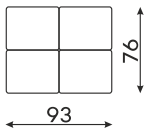

BULLET U

SLEEPER SIZE ☾
320 x 136 cm

BULLET SET 1.

BULLET SET 2.

BULLET SET 3.

BULLET SET 4.

BULLET SET 5.

All dimensions of upholstered furniture are given with a tolerance of +/- 4 cm.

Sofas

2-SEATER SOFA.
(THE FURNITURE CONSISTS
OF ONE ELEMENT.)

3-SEATER SOFA
WITH SLEEPING FUNCTION.

SLEEPER SIZE ☾
195 x 140 cm

Armchair

ARMCHAIR

Modular units

CORNER ELEMENT
WITH PILLOWS

CORNER ELEMENT
WITH ADJUSTABLE
HEADRESTS

1-SEATER

1-SEATER WITH
ARMREST

2-SEATER

2-SEATER
WITH ARMREST

CHAISE LOUNGUE

OTTOMAN

SMALL POUFFE