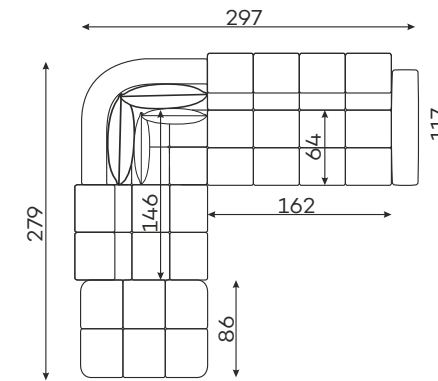

befame

Bullet

Corner sofas

Available in a left-hand or right-hand configuration. The sets below are left-hand facing.

CORNER WITH SLEEPING FUNCTION.

SLEEPER SIZE ☾
240 x 137 cm
Also available without sleeping function

BULLET U

SLEEPER SIZE ☾
320 x 136 cm

BULLET SET 1.

BULLET SET 2.

BULLET SET 3.

BULLET SET 4.

BULLET SET 5.

All dimensions of upholstered furniture are given with a tolerance of +/- 4 cm.

Sofas

2-SEATER SOFA.
(THE FURNITURE CONSISTS
OF ONE ELEMENT.)

3-SEATER SOFA
WITH SLEEPING FUNCTION.

SLEEPER SIZE ☾
195 x 140 cm

Armchair

ARMCHAIR

Modular units

CORNER ELEMENT
WITH PILLOWS