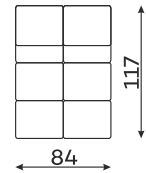

1-SEATER WITH
ARMREST