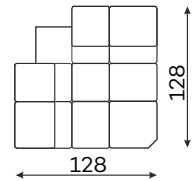

CORNER ELEMENT
WITH ADJUSTABLE
HEADRESTS

1-SEATER