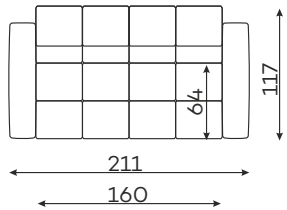

befame

Bullet

Corner sofas

Available in a left-hand or right-hand configuration. The sets below are left-hand facing.

CORNER WITH SLEEPING FUNCTION.

SLEEPER SIZE ☾
240 x 137 cm
Also available without sleeping function

BULLET U

SLEEPER SIZE ☾
320 x 136 cm

BULLET SET 1.

BULLET SET 2.

BULLET SET 3.

BULLET SET 4.

BULLET SET 5.

All dimensions of upholstered furniture are given with a tolerance of +/- 4 cm.

Sofas

2-SEATER SOFA.
(THE FURNITURE CONSISTS
OF ONE ELEMENT.)

3-SEATER SOFA
WITH SLEEPING FUNCTION.

SLEEPER SIZE ☾
195 x 140 cm

Armchair

ARMCHAIR

Modular units

CORNER ELEMENT
WITH PILLOWS