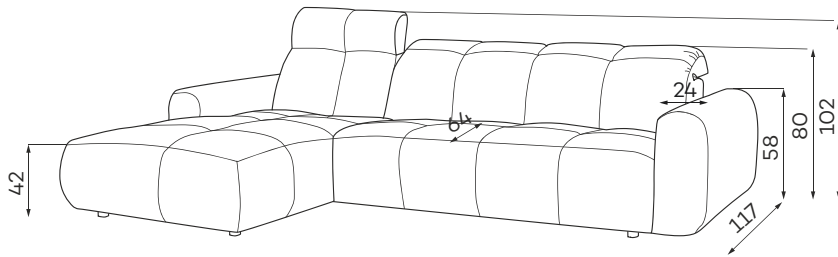

Other dimensions

LEG B - Invisible

BLACK

What makes the BULLET stand out?

Sinuous spring support – Enhanced seat flexibility, highresilience foam cushioning, long-lasting comfort and durability.

Extensive fabric selection – Water-repellent finishes, easy-clean materials, exclusive collection options.

Fully upholstered design – 360-degree visual appeal, seamless aesthetic integration.

High-resilience foam core – Enhanced seat durability, improved elasticity, resistance to deformation.

Ergonomic seat and backrest – Natural body contour alignment, superior support, elevated comfort.

Adjustable headrests – Personalized neck and head support, optimal comfort in any position.

Integrated sleeping function – Effortless transformation, extra sleeping space, multifunctional design (BULLET with sleeping function, BULLET U and BULLET 3-seater sofa)

Integrated bedding storage – Hidden compartment for blankets and pillows, space-saving convenience (BULLET with sleeping function, BULLET U)

Feather & silicone ball mix – Balanced softness and support, natural comfort, premium experience.