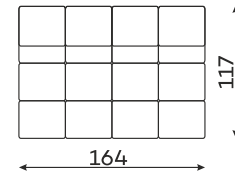

befame

Bullet

Corner sofas

Available in a left-hand or right-hand configuration. The sets below are left-hand facing.

CORNER WITH SLEEPING FUNCTION.

SLEEPER SIZE ☾
240 x 137 cm
Also available without sleeping function

BULLET U

SLEEPER SIZE ☾
320 x 136 cm

BULLET SET 1.

BULLET SET 2.

BULLET SET 3.

BULLET SET 4.

BULLET SET 5.

All dimensions of upholstered furniture are given with a tolerance of +/- 4 cm.

Sofas

2-SEATER SOFA.
(THE FURNITURE CONSISTS
OF ONE ELEMENT.)

3-SEATER SOFA
WITH SLEEPING FUNCTION.

SLEEPER SIZE ☾
195 x 140 cm

Armchair

ARMCHAIR

Modular units

CORNER ELEMENT
WITH PILLOWS

CORNER ELEMENT
WITH ADJUSTABLE
HEADRESTS

1-SEATER

1-SEATER WITH
ARMREST

2-SEATER

2-SEATER
WITH ARMREST

CHAISE LOUNGUE

OTTOMAN

SMALL POUFFE