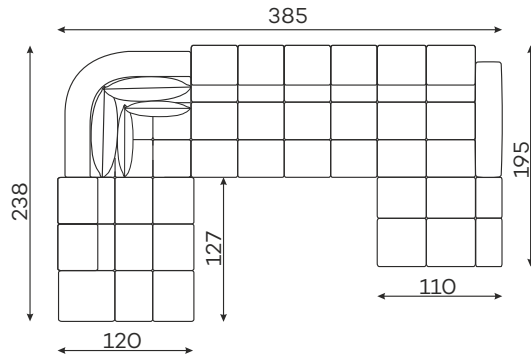

befame

Bullet

Corner sofas

Available in a left-hand or right-hand configuration. The sets below are left-hand facing.

CORNER WITH SLEEPING FUNCTION.

SLEEPER SIZE ☾
240 x 137 cm
Also available without sleeping function

BULLET U

SLEEPER SIZE ☾
320 x 136 cm

BULLET SET 1.

BULLET SET 2.

BULLET SET 3.

BULLET SET 4.

BULLET SET 5.

All dimensions of upholstered furniture are given with a tolerance of +/- 4 cm.

Sofas

2-SEATER SOFA.
(THE FURNITURE CONSISTS
OF ONE ELEMENT.)

3-SEATER SOFA
WITH SLEEPING FUNCTION.

SLEEPER SIZE ☾
195 x 140 cm

Armchair

ARMCHAIR

Modular units

CORNER ELEMENT
WITH PILLOWS