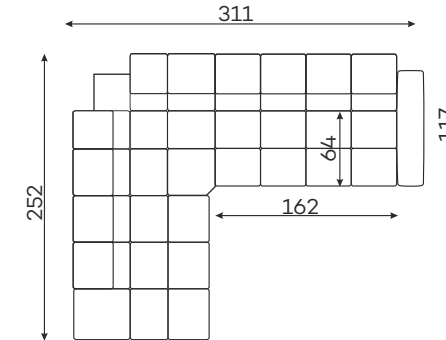

befame

Bullet

Corner sofas

Available in a left-hand or right-hand configuration. The sets below are left-hand facing.

CORNER WITH SLEEPING FUNCTION.

SLEEPER SIZE ☾
240 x 137 cm
Also available without sleeping function

BULLET U

SLEEPER SIZE ☾
320 x 136 cm

BULLET SET 1.

BULLET SET 2.

BULLET SET 3.

BULLET SET 4.

BULLET SET 5.

All dimensions of upholstered furniture are given with a tolerance of +/- 4 cm.

Sofas

2-SEATER SOFA.
(THE FURNITURE CONSISTS
OF ONE ELEMENT.)

3-SEATER SOFA
WITH SLEEPING FUNCTION.

SLEEPER SIZE ☾
195 x 140 cm

Armchair

ARMCHAIR

Modular units

CORNER ELEMENT
WITH PILLOWS