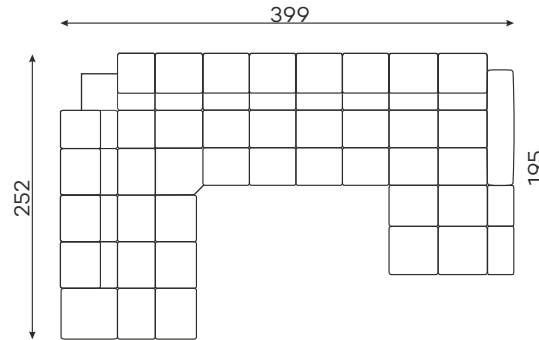

befame

Bullet

Corner sofas

Available in a left-hand or right-hand configuration. The sets below are left-hand facing.

CORNER WITH SLEEPING FUNCTION.

SLEEPER SIZE ☾
240 x 137 cm
Also available without sleeping function

BULLET U

SLEEPER SIZE ☾
320 x 136 cm

BULLET SET 1.

BULLET SET 2.

BULLET SET 3.

BULLET SET 4.

BULLET SET 5.

All dimensions of upholstered furniture are given with a tolerance of +/- 4 cm.

Sofas

2-SEATER SOFA.
(THE FURNITURE CONSISTS
OF ONE ELEMENT.)

3-SEATER SOFA
WITH SLEEPING FUNCTION.

SLEEPER SIZE ☾
195 x 140 cm

Armchair

ARMCHAIR

Modular units

CORNER ELEMENT
WITH PILLOWS