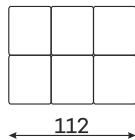

LARGE POUFFE