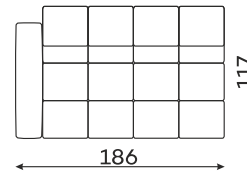

befame

Bullet

Corner sofas

Available in a left-hand or right-hand configuration. The sets below are left-hand facing.

CORNER WITH SLEEPING FUNCTION.

SLEEPER SIZE ☾
240 x 137 cm
Also available without sleeping function

BULLET U

SLEEPER SIZE ☾
320 x 136 cm

BULLET SET 1.

BULLET SET 2.

BULLET SET 3.

BULLET SET 4.

BULLET SET 5.

All dimensions of upholstered furniture are given with a tolerance of +/- 4 cm.

Sofas

2-SEATER SOFA.
(THE FURNITURE CONSISTS
OF ONE ELEMENT.)

3-SEATER SOFA
WITH SLEEPING FUNCTION.

SLEEPER SIZE ☾
195 x 140 cm

Armchair

ARMCHAIR

Modular units

CORNER ELEMENT
WITH PILLOWS

CORNER ELEMENT
WITH ADJUSTABLE
HEADRESTS

1-SEATER

1-SEATER WITH
ARMREST

2-SEATER

2-SEATER
WITH ARMREST

CHAISE LOUNGUE

OTTOMAN

SMALL POUFFE