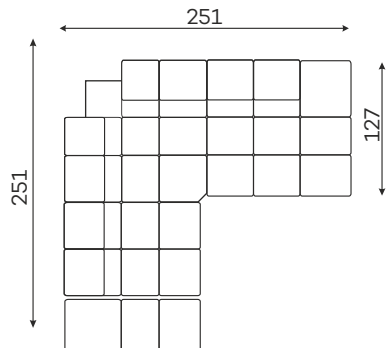

befame

Bullet

Corner sofas

Available in a left-hand or right-hand configuration. The sets below are left-hand facing.

CORNER WITH SLEEPING FUNCTION.

SLEEPER SIZE ☾
240 x 137 cm
Also available without sleeping function

BULLET U

SLEEPER SIZE ☾
320 x 136 cm

BULLET SET 1.

BULLET SET 2.

BULLET SET 3.

BULLET SET 4.

BULLET SET 5.

All dimensions of upholstered furniture are given with a tolerance of +/- 4 cm.

Sofas

2-SEATER SOFA.
(THE FURNITURE CONSISTS
OF ONE ELEMENT.)

3-SEATER SOFA
WITH SLEEPING FUNCTION.

SLEEPER SIZE ☾
195 x 140 cm

Armchair

ARMCHAIR

Modular units

CORNER ELEMENT
WITH PILLOWS