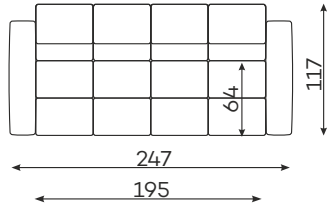

befame

Bullet

Corner sofas

Available in a left-hand or right-hand configuration. The sets below are left-hand facing.

CORNER WITH SLEEPING FUNCTION.

SLEEPER SIZE ☾
240 x 137 cm
Also available without sleeping function

BULLET U

SLEEPER SIZE ☾
320 x 136 cm

BULLET SET 1.

BULLET SET 2.

BULLET SET 3.

BULLET SET 4.

BULLET SET 5.

All dimensions of upholstered furniture are given with a tolerance of +/- 4 cm.

Sofas

2-SEATER SOFA.
(THE FURNITURE CONSISTS
OF ONE ELEMENT.)

3-SEATER SOFA
WITH SLEEPING FUNCTION.

SLEEPER SIZE ☾
195 x 140 cm

Armchair

ARMCHAIR

Modular units

CORNER ELEMENT
WITH PILLOWS