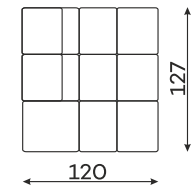

befame

Bullet

Corner sofas

Available in a left-hand or right-hand configuration. The sets below are left-hand facing.

CORNER WITH SLEEPING FUNCTION.

SLEEPER SIZE ☾
240 x 137 cm
Also available without sleeping function

BULLET U

SLEEPER SIZE ☾
320 x 136 cm

BULLET SET 1.

BULLET SET 2.

BULLET SET 3.

BULLET SET 4.

BULLET SET 5.

All dimensions of upholstered furniture are given with a tolerance of +/- 4 cm.

Sofas

2-SEATER SOFA.
(THE FURNITURE CONSISTS
OF ONE ELEMENT.)

3-SEATER SOFA
WITH SLEEPING FUNCTION.

SLEEPER SIZE ☾
195 x 140 cm

Armchair

ARMCHAIR

Modular units

CORNER ELEMENT
WITH PILLOWS

CORNER ELEMENT
WITH ADJUSTABLE
HEADRESTS

1-SEATER

1-SEATER WITH
ARMREST

2-SEATER

2-SEATER
WITH ARMREST

CHAISE LOUNGUE

OTTOMAN

SMALL POUFFE