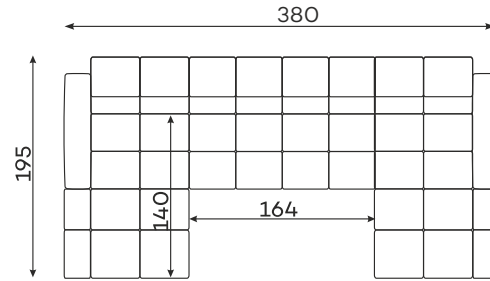

befame

Bullet

Corner sofas

Available in a left-hand or right-hand configuration. The sets below are left-hand facing.

CORNER WITH SLEEPING FUNCTION.

SLEEPER SIZE ☾
240 x 137 cm
Also available without sleeping function

BULLET U

SLEEPER SIZE ☾
320 x 136 cm

BULLET SET 1.

BULLET SET 2.

BULLET SET 3.

BULLET SET 4.

BULLET SET 5.

All dimensions of upholstered furniture are given with a tolerance of +/- 4 cm.

Sofas

2-SEATER SOFA.
(THE FURNITURE CONSISTS
OF ONE ELEMENT.)

3-SEATER SOFA
WITH SLEEPING FUNCTION.

SLEEPER SIZE ☾
195 x 140 cm

Armchair

ARMCHAIR

Modular units

CORNER ELEMENT
WITH PILLOWS