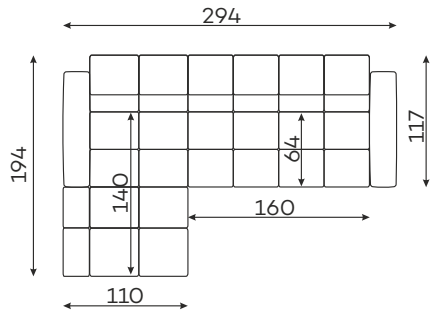

befame

Bullet

Corner sofas

Available in a left-hand or right-hand configuration. The sets below are left-hand facing.

CORNER WITH SLEEPING FUNCTION.

SLEEPER SIZE ☾
240 x 137 cm
Also available without sleeping function

BULLET U

SLEEPER SIZE ☾
320 x 136 cm

BULLET SET 1.

BULLET SET 2.

BULLET SET 3.

BULLET SET 4.

BULLET SET 5.

All dimensions of upholstered furniture are given with a tolerance of +/- 4 cm.

Sofas

2-SEATER SOFA.
(THE FURNITURE CONSISTS
OF ONE ELEMENT.)

3-SEATER SOFA
WITH SLEEPING FUNCTION.

SLEEPER SIZE ☾
195 x 140 cm

Armchair

ARMCHAIR

Modular units

CORNER ELEMENT
WITH PILLOWS