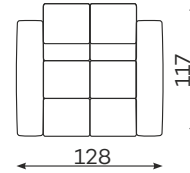

befame

Bullet

Corner sofas

Available in a left-hand or right-hand configuration. The sets below are left-hand facing.

CORNER WITH SLEEPING FUNCTION.

SLEEPER SIZE ☾
240 x 137 cm
Also available without sleeping function

BULLET U

SLEEPER SIZE ☾
320 x 136 cm

BULLET SET 1.

BULLET SET 2.

BULLET SET 3.

BULLET SET 4.

BULLET SET 5.

All dimensions of upholstered furniture are given with a tolerance of +/- 4 cm.

Sofas

2-SEATER SOFA.
(THE FURNITURE CONSISTS
OF ONE ELEMENT.)

3-SEATER SOFA
WITH SLEEPING FUNCTION.

SLEEPER SIZE ☾
195 x 140 cm

Armchair

ARMCHAIR

Modular units

CORNER ELEMENT
WITH PILLOWS

CORNER ELEMENT
WITH ADJUSTABLE
HEADRESTS

1-SEATER

1-SEATER WITH
ARMREST

2-SEATER

2-SEATER
WITH ARMREST

CHAISE LOUNGUE

OTTOMAN

SMALL POUFFE