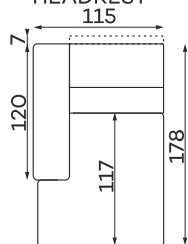

Corner sofas

Available in a left-hand or right-hand configuration. The sets below are left-hand facing.

LUST SET 1 CORNER MANUAL

LUST SET 1 CORNER ELECTRIC

LUST SET 2 CORNER MANUAL

Modular units

Available in a left-hand or right-hand configuration. The sets below are left-hand facing.

LUST 1 - SEATER
MANUAL
HEADREST

LUST 1 - SEATER
WITH ARMREST
MANUAL
HEADREST

LUST
CHAISELOUNGE
MANUAL
HEADREST

LUST CORNER
MANUAL
HEADREST

LUST
OTTOMAN

LUST 1 - SEATER
ELECTRIC
HEADREST

LUST 1 - SEATER
WITH ARMREST
ELECTRIC
HEADREST

LUST
CHAISELOUNGE
ELECTRIC
HEADREST

LUST 1 - SEATER
FULL ELECTRIC

LUST 1 - SEATER
WITH ARMREST
FULL ELECTRIC

All dimensions of upholstered furniture are given with a tolerance of +/- 4 cm.

Other dimensions