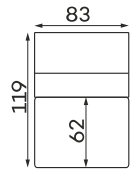

LUST 1 - SEATER
MANUAL
HEADREST