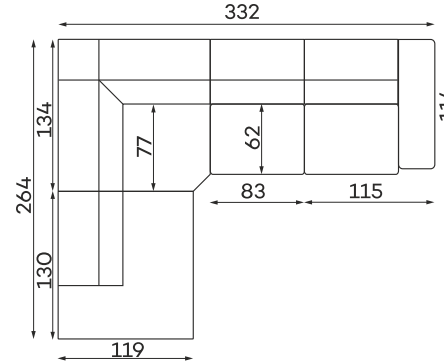

Corner sofas

Available in a left-hand or right-hand configuration. The sets below are left-hand facing.

LUST SET 1 CORNER MANUAL

LUST SET 1 CORNER ELECTRIC

LUST SET 2 CORNER MANUAL

Modular units

Available in a left-hand or right-hand configuration. The sets below are left-hand facing.

LUST
CHAISELOUNGE
ELECTRIC
HEADREST

LUST 1 - SEATER
FULL ELECTRIC

LUST 1 - SEATER
WITH ARMREST
FULL ELECTRIC

All dimensions of upholstered furniture are given with a tolerance of +/- 4 cm.

Other dimensions