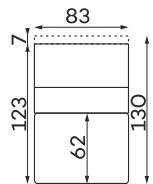

Corner sofas

Available in a left-hand or right-hand configuration. The sets below are left-hand facing.

LUST SET 1 CORNER MANUAL

LUST SET 1 CORNER ELECTRIC

LUST SET 2 CORNER MANUAL

Modular units

Available in a left-hand or right-hand configuration. The sets below are left-hand facing.

LUST 1 - SEATER
MANUAL
HEADREST

LUST 1 - SEATER
WITH ARMREST
MANUAL
HEADREST

LUST
CHAISELOUNGE
MANUAL
HEADREST

LUST CORNER
MANUAL
HEADREST

LUST
OTTOMAN

LUST 1 - SEATER
ELECTRIC
HEADREST

LUST 1 - SEATER
WITH ARMREST
ELECTRIC
HEADREST

LUST
CHAISELOUNGE
ELECTRIC
HEADREST

LUST 1 - SEATER
FULL ELECTRIC

LUST 1 - SEATER
WITH ARMREST
FULL ELECTRIC

All dimensions of upholstered furniture are given with a tolerance of +/- 4 cm.

Other dimensions