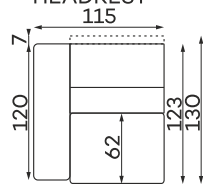

Corner sofas

Available in a left-hand or right-hand configuration. The sets below are left-hand facing.

LUST SET 1 CORNER MANUAL

LUST SET 1 CORNER ELECTRIC

LUST SET 2 CORNER MANUAL

Modular units

Available in a left-hand or right-hand configuration. The sets below are left-hand facing.

LUST 1 - SEATER
MANUAL
HEADREST

LUST 1 - SEATER
WITH ARMREST
MANUAL
HEADREST

LUST
CHAISELOUNGE
MANUAL
HEADREST

LUST CORNER
MANUAL
HEADREST

LUST
OTTOMAN

LUST 1 - SEATER
ELECTRIC
HEADREST

LUST 1 - SEATER
WITH ARMREST
ELECTRIC
HEADREST

LUST
CHAISELOUNGE
ELECTRIC
HEADREST

LUST 1 - SEATER
FULL ELECTRIC

LUST 1 - SEATER
WITH ARMREST
FULL ELECTRIC

All dimensions of upholstered furniture are given with a tolerance of +/- 4 cm.

Other dimensions