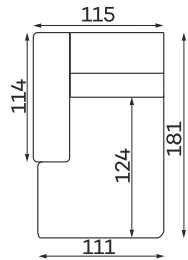

LUST
CHAISELOUNGE
MANUAL
HEADREST