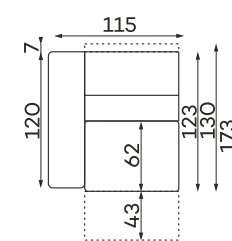

LUST 1 - SEATER
MANUAL
HEADREST

LUST 1 - SEATER
WITH ARMREST
MANUAL
HEADREST

LUST
CHAISELOUNGE
MANUAL
HEADREST

LUST CORNER
MANUAL
HEADREST

LUST
OTTOMAN

LUST 1 - SEATER
ELECTRIC
HEADREST

LUST 1 - SEATER
WITH ARMREST
ELECTRIC
HEADREST

LUST
CHAISELOUNGE
ELECTRIC
HEADREST

LUST 1 - SEATER
FULL ELECTRIC

LUST 1 - SEATER
WITH ARMREST
FULL ELECTRIC

All dimensions of upholstered furniture are given with a tolerance of +/- 4 cm.

Other dimensions