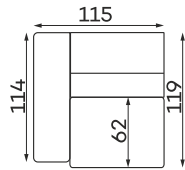

LUST 1 - SEATER
WITH ARMREST
MANUAL
HEADREST