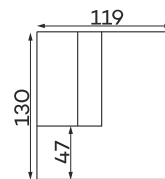

Corner sofas

Available in a left-hand or right-hand configuration. The sets below are left-hand facing.

LUST SET 1 CORNER MANUAL

LUST SET 1 CORNER ELECTRIC

LUST SET 2 CORNER MANUAL

Modular units

Available in a left-hand or right-hand configuration. The sets below are left-hand facing.

LUST 1 - SEATER
MANUAL
HEADREST

LUST 1 - SEATER
WITH ARMREST
MANUAL
HEADREST

LUST
CHAISELOUNGE
MANUAL
HEADREST

LUST CORNER
MANUAL
HEADREST

LUST
OTTOMAN

LUST 1 - SEATER
ELECTRIC
HEADREST

LUST 1 - SEATER
WITH ARMREST
ELECTRIC
HEADREST

LUST
CHAISELOUNGE
ELECTRIC
HEADREST

LUST 1 - SEATER
FULL ELECTRIC

LUST 1 - SEATER
WITH ARMREST
FULL ELECTRIC

All dimensions of upholstered furniture are given with a tolerance of +/- 4 cm.

Other dimensions