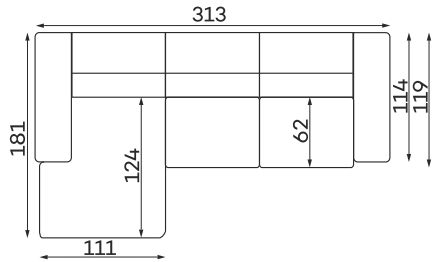

Corner sofas

Available in a left-hand or right-hand configuration. The sets below are left-hand facing.

LUST SET 1 CORNER MANUAL

LUST SET 1 CORNER ELECTRIC

LUST SET 2 CORNER MANUAL

Modular units

Available in a left-hand or right-hand configuration. The sets below are left-hand facing.

LUST
CHAISELOUNGE
ELECTRIC
HEADREST

LUST 1 - SEATER
FULL ELECTRIC

LUST 1 - SEATER
WITH ARMREST
FULL ELECTRIC

All dimensions of upholstered furniture are given with a tolerance of +/- 4 cm.

Other dimensions