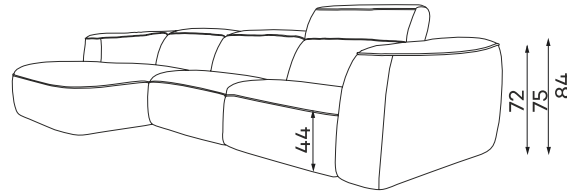

LUST ELECTRIC

What makes the Lust sofa stand out?

The sinuous springs make the seat more flexible and provide a perfect base for high-elastic foam.

You have the opportunity to choose a fabric from dedicated collections, including fabrics that are easy to clean.

The furniture is fully upholstered, so you can put it in the middle of the living room.

Adjustable headrests.

The highly elastic foam used increases the strength and elasticity of the seat preventing deformation.

The perfect fit between the seat and backrest to the anatomical shape of the human body provides exceptional comfort and ergonomics of the body.

Relax function, electric adjustment.

Mixed filling: Natural feathers and silicone balls.