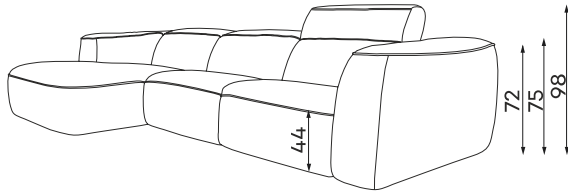

Other dimensions

LUST MANUAL