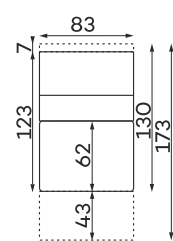

Corner sofas

Available in a left-hand or right-hand configuration. The sets below are left-hand facing.

LUST SET 1 CORNER MANUAL

LUST SET 1 CORNER ELECTRIC

LUST SET 2 CORNER MANUAL

Modular units

Available in a left-hand or right-hand configuration. The sets below are left-hand facing.

LUST 1 - SEATER
MANUAL
HEADREST

LUST 1 - SEATER
WITH ARMREST
MANUAL
HEADREST

LUST
CHAISELOUNGE
MANUAL
HEADREST

LUST CORNER
MANUAL
HEADREST

LUST
OTTOMAN

LUST 1 - SEATER
ELECTRIC
HEADREST

LUST 1 - SEATER
WITH ARMREST
ELECTRIC
HEADREST

LUST
CHAISELOUNGE
ELECTRIC
HEADREST

LUST 1 - SEATER
FULL ELECTRIC

LUST 1 - SEATER
WITH ARMREST
FULL ELECTRIC

All dimensions of upholstered furniture are given with a tolerance of +/- 4 cm.

Other dimensions