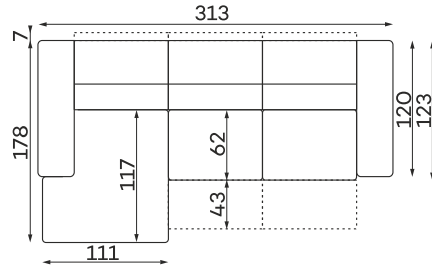

Corner sofas

Available in a left-hand or right-hand configuration. The sets below are left-hand facing.

LUST SET 1 CORNER MANUAL

LUST SET 1 CORNER ELECTRIC

LUST SET 2 CORNER MANUAL

Modular units

Available in a left-hand or right-hand configuration. The sets below are left-hand facing.

LUST
CHAISELOUNGE
ELECTRIC
HEADREST

LUST 1 - SEATER
FULL ELECTRIC

LUST 1 - SEATER
WITH ARMREST
FULL ELECTRIC

All dimensions of upholstered furniture are given with a tolerance of +/- 4 cm.

Other dimensions