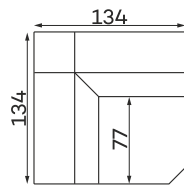

Corner sofas

Available in a left-hand or right-hand configuration. The sets below are left-hand facing.

LUST SET 1 CORNER MANUAL

LUST SET 1 CORNER ELECTRIC

LUST SET 2 CORNER MANUAL

Modular units

Available in a left-hand or right-hand configuration. The sets below are left-hand facing.

LUST 1 - SEATER
MANUAL
HEADREST

LUST 1 - SEATER
WITH ARMREST
MANUAL
HEADREST

LUST
CHAISELOUNGE
MANUAL
HEADREST

LUST CORNER
MANUAL
HEADREST

LUST
OTTOMAN

LUST 1 - SEATER
ELECTRIC
HEADREST

LUST 1 - SEATER
WITH ARMREST
ELECTRIC
HEADREST

LUST
CHAISELOUNGE
ELECTRIC
HEADREST

LUST 1 - SEATER
FULL ELECTRIC

LUST 1 - SEATER
WITH ARMREST
FULL ELECTRIC

All dimensions of upholstered furniture are given with a tolerance of +/- 4 cm.

Other dimensions