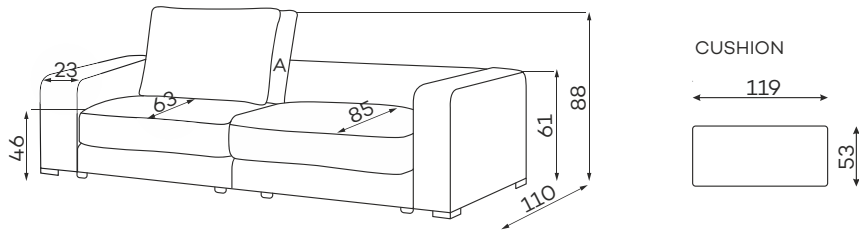

## Modular units Available in a left-hand or right-hand configuration.

CORNER ELEMENT

1-SEATER

1-SEATER WITH ARMREST

1,5-SEATER

1,5-SEATER WITH ARMREST

SMALL POUF

LARGE POUF

POUFFE HEIGHT: 48

3-SEATER WITH ARMREST

4-SEATER WITH ARMREST

CHAISE LONGUE M. WITH ARMREST

CHAISE LONGUE L WITH ARMREST

OTTOMANA

All dimensions of upholstered furniture are given with a tolerance of +/- 4 cm

## Other dimensions