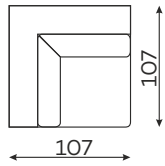

## Modular units Available in a left-hand or right-hand configuration.

CORNER ELEMENT

1-SEATER

1-SEATER WITH ARMREST

1,5-SEATER

1,5-SEATER WITH ARMREST

SMALL POUF

LARGE POUF

POUFFE HEIGHT: 48

3-SEATER WITH ARMREST

4-SEATER WITH ARMREST

CHAISE LONGUE M. WITH ARMREST

CHAISE LONGUE L WITH ARMREST

OTTOMANA

All dimensions of upholstered furniture are given with a tolerance of +/- 4 cm

## Other dimensions