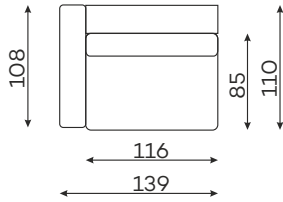

## Modular units Available in a left-hand or right-hand configuration.

CORNER ELEMENT

1-SEATER

1-SEATER WITH ARMREST

1,5-SEATER

1,5-SEATER WITH ARMREST

SMALL POUF

LARGE POUF

POUFFE HEIGHT: 48

3-SEATER WITH ARMREST

4-SEATER WITH ARMREST

CHAISE LONGUE M. WITH ARMREST

CHAISE LONGUE L WITH ARMREST

OTTOMANA

All dimensions of upholstered furniture are given with a tolerance of +/- 4 cm

## Other dimensions