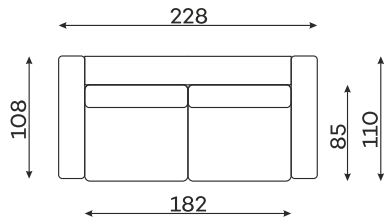

Sofas

3- SEATER SOFA