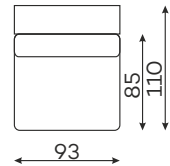

## Modular units Available in a left-hand or right-hand configuration.

CORNER ELEMENT

1-SEATER

1-SEATER WITH ARMREST

1,5-SEATER

1,5-SEATER WITH ARMREST

SMALL POUF

LARGE POUF

POUFFE HEIGHT: 48

3-SEATER WITH ARMREST

4-SEATER WITH ARMREST

CHAISE LONGUE M. WITH ARMREST

CHAISE LONGUE L WITH ARMREST

OTTOMANA

All dimensions of upholstered furniture are given with a tolerance of +/- 4 cm

## Other dimensions