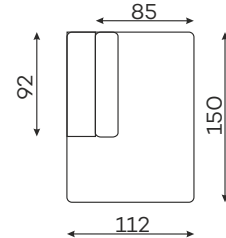

## Modular units Available in a left-hand or right-hand configuration.

CORNER ELEMENT

1-SEATER

1-SEATER WITH ARMREST

1,5-SEATER

1,5-SEATER WITH ARMREST

SMALL POUF

LARGE POUF

POUFFE HEIGHT: 48

3-SEATER WITH ARMREST

4-SEATER WITH ARMREST

CHAISE LONGUE M. WITH ARMREST

CHAISE LONGUE L WITH ARMREST

OTTOMANA

All dimensions of upholstered furniture are given with a tolerance of +/- 4 cm

## Other dimensions