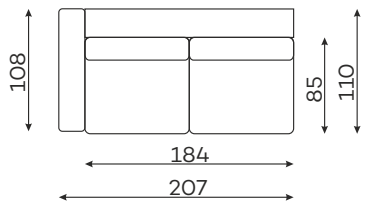

## Modular units Available in a left-hand or right-hand configuration.

CORNER ELEMENT

1-SEATER

1-SEATER WITH ARMREST

1,5-SEATER

1,5-SEATER WITH ARMREST

SMALL POUF

LARGE POUF

POUFFE HEIGHT: 48

3-SEATER WITH ARMREST

4-SEATER WITH ARMREST

CHAISE LONGUE M. WITH ARMREST

CHAISE LONGUE L WITH ARMREST

OTTOMANA

All dimensions of upholstered furniture are given with a tolerance of +/- 4 cm

## Other dimensions