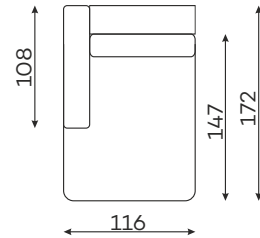

## Modular units Available in a left-hand or right-hand configuration.

CORNER ELEMENT

1-SEATER

1-SEATER WITH ARMREST

1,5-SEATER

1,5-SEATER WITH ARMREST

SMALL POUF

LARGE POUF

POUFFE HEIGHT: 48

3-SEATER WITH ARMREST

4-SEATER WITH ARMREST

CHAISE LONGUE M. WITH ARMREST

CHAISE LONGUE L WITH ARMREST

OTTOMANA

All dimensions of upholstered furniture are given with a tolerance of +/- 4 cm

## Other dimensions