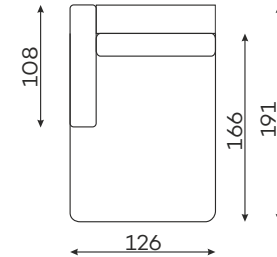

## Modular units Available in a left-hand or right-hand configuration.

CORNER ELEMENT

1-SEATER

1-SEATER WITH ARMREST

1,5-SEATER

1,5-SEATER WITH ARMREST

SMALL POUF

LARGE POUF

POUFFE HEIGHT: 48

3-SEATER WITH ARMREST

4-SEATER WITH ARMREST

CHAISE LONGUE M. WITH ARMREST

CHAISE LONGUE L WITH ARMREST

OTTOMANA

All dimensions of upholstered furniture are given with a tolerance of +/- 4 cm

## Other dimensions