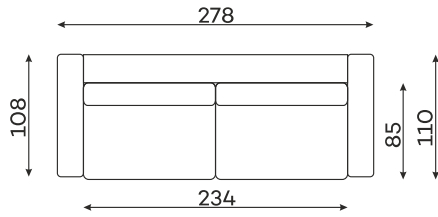

## Modular units Available in a left-hand or right-hand configuration.

CORNER ELEMENT

1-SEATER

1-SEATER WITH ARMREST

1,5-SEATER

1,5-SEATER WITH ARMREST

SMALL POUF

LARGE POUF

POUFFE HEIGHT: 48

3-SEATER WITH ARMREST

4-SEATER WITH ARMREST

CHAISE LONGUE M. WITH ARMREST

CHAISE LONGUE L WITH ARMREST

OTTOMANA

All dimensions of upholstered furniture are given with a tolerance of +/- 4 cm

## Other dimensions