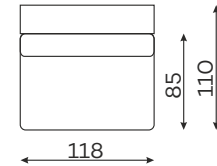

## Modular units Available in a left-hand or right-hand configuration.

CORNER ELEMENT

1-SEATER

1-SEATER WITH ARMREST

1,5-SEATER

1,5-SEATER WITH ARMREST

SMALL POUF

LARGE POUF

POUFFE HEIGHT: 48

3-SEATER WITH ARMREST

4-SEATER WITH ARMREST

CHAISE LONGUE M. WITH ARMREST

CHAISE LONGUE L WITH ARMREST

OTTOMANA

All dimensions of upholstered furniture are given with a tolerance of +/- 4 cm

## Other dimensions