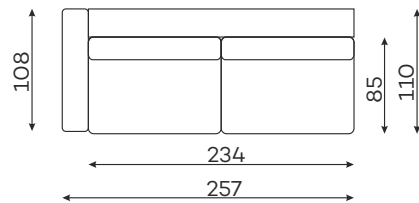

## Modular units Available in a left-hand or right-hand configuration.

CORNER ELEMENT

1-SEATER

1-SEATER WITH ARMREST

1,5-SEATER

1,5-SEATER WITH ARMREST

SMALL POUF

LARGE POUF

POUFFE HEIGHT: 48

3-SEATER WITH ARMREST

4-SEATER WITH ARMREST

CHAISE LONGUE M. WITH ARMREST

CHAISE LONGUE L WITH ARMREST

OTTOMANA

All dimensions of upholstered furniture are given with a tolerance of +/- 4 cm

## Other dimensions