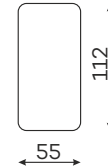

## Modular units Available in a left-hand or right-hand configuration.

CORNER ELEMENT

1-SEATER

1-SEATER WITH ARMREST

1,5-SEATER

1,5-SEATER WITH ARMREST

SMALL POUF

LARGE POUF

POUFFE HEIGHT: 48

3-SEATER WITH ARMREST

4-SEATER WITH ARMREST

CHAISE LONGUE M. WITH ARMREST

CHAISE LONGUE L WITH ARMREST

OTTOMANA

All dimensions of upholstered furniture are given with a tolerance of +/- 4 cm

## Other dimensions