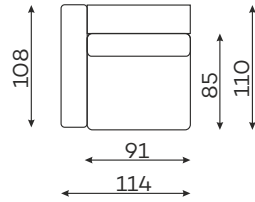

## Modular units Available in a left-hand or right-hand configuration.

CORNER ELEMENT

1-SEATER

1-SEATER WITH ARMREST

1,5-SEATER

1,5-SEATER WITH ARMREST

SMALL POUF

LARGE POUF

POUFFE HEIGHT: 48

3-SEATER WITH ARMREST

4-SEATER WITH ARMREST

CHAISE LONGUE M. WITH ARMREST

CHAISE LONGUE L WITH ARMREST

OTTOMANA

All dimensions of upholstered furniture are given with a tolerance of +/- 4 cm

## Other dimensions