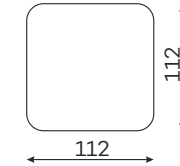

## Modular units Available in a left-hand or right-hand configuration.

CORNER ELEMENT

1-SEATER

1-SEATER WITH ARMREST

1,5-SEATER

1,5-SEATER WITH ARMREST

SMALL POUF

LARGE POUF

POUFFE HEIGHT: 48

3-SEATER WITH ARMREST

4-SEATER WITH ARMREST

CHAISE LONGUE M. WITH ARMREST

CHAISE LONGUE L WITH ARMREST

OTTOMANA

All dimensions of upholstered furniture are given with a tolerance of +/- 4 cm

## Other dimensions