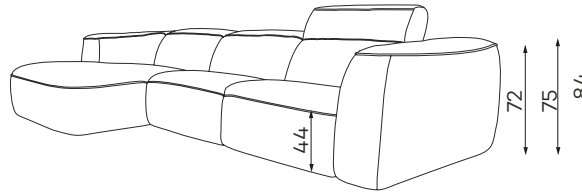

# Corner sofas

Available in a left-hand or right-hand configuration. The sets below are left-hand facing.

LUST SET 1 CORNER MANUAL

LUST SET 2 CORNER MANUAL

LUST SET 1 CORNER ELECTRIC FULL

LUST SET 2 CORNER ELECTRIC

OTTOMAN

1 - SEATER  
ELECTRIC  
HEADREST

1 - SEATER  
WITH ARMREST  
ELECTRIC  
HEADREST

CHAISELOUNGE  
ELECTRIC  
HEADREST

1 - SEATER  
FULL ELECTRIC

1 - SEATER  
WITH ARMREST  
FULL ELECTRIC

OTTOMAN  
FULL ELECTRIC

CORNER  
FULL ELECTRIC

## Other dimensions

LUST MANUAL

LUST ELECTRIC