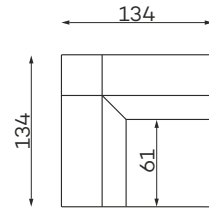

# Corner sofas

Available in a left-hand or right-hand configuration. The sets below are left-hand facing.

LUST SET 1 CORNER MANUAL

LUST SET 2 CORNER MANUAL

LUST SET 1 CORNER ELECTRIC FULL

LUST SET 2 CORNER ELECTRIC

# Modular units

Available in a left-hand or right-hand configuration.

1 - SEATER  
MANUAL  
HEADREST

1 - SEATER  
WITH ARMREST  
MANUAL  
HEADREST

CHAISELOUNGE  
MANUAL  
HEADREST

CORNER  
MANUAL  
HEADREST

## Other dimensions

LUST MANUAL

LUST ELECTRIC