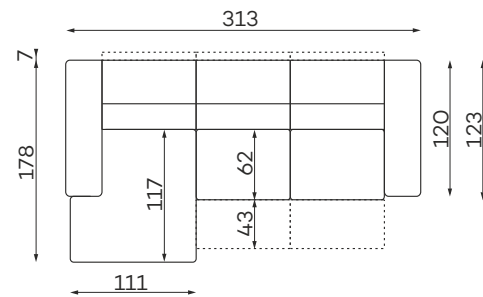

# Corner sofas

Available in a left-hand or right-hand configuration. The sets below are left-hand facing.

LUST SET 1 CORNER MANUAL

LUST SET 2 CORNER MANUAL

LUST SET 1 CORNER ELECTRIC FULL

LUST SET 2 CORNER ELECTRIC

# Modular units

Available in a left-hand or right-hand configuration.

1 - SEATER  
MANUAL  
HEADREST

1 - SEATER  
WITH ARMREST  
MANUAL  
HEADREST

CHAISELOUNGE  
MANUAL  
HEADREST

CORNER  
MANUAL  
HEADREST