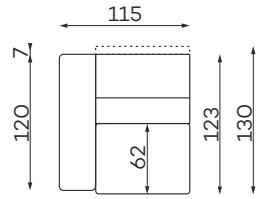

1 - SEATER
WITH ARMREST
ELECTRIC
HEADREST