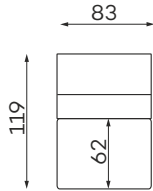

# Corner sofas

Available in a left-hand or right-hand configuration. The sets below are left-hand facing.

LUST SET 1 CORNER MANUAL

LUST SET 2 CORNER MANUAL

LUST SET 1 CORNER ELECTRIC FULL

LUST SET 2 CORNER ELECTRIC

# Modular units

Available in a left-hand or right-hand configuration.

1 - SEATER  
MANUAL  
HEADREST

1 - SEATER  
WITH ARMREST  
MANUAL  
HEADREST

CHAISELOUNGE  
MANUAL  
HEADREST

CORNER  
MANUAL  
HEADREST

## Other dimensions

LUST MANUAL

LUST ELECTRIC