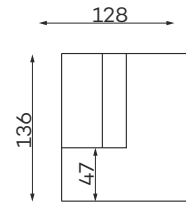

Modular units

Available in a left-hand or right-hand configuration.

OTTOMAN

1 - SEATER
FULL ELECTRIC