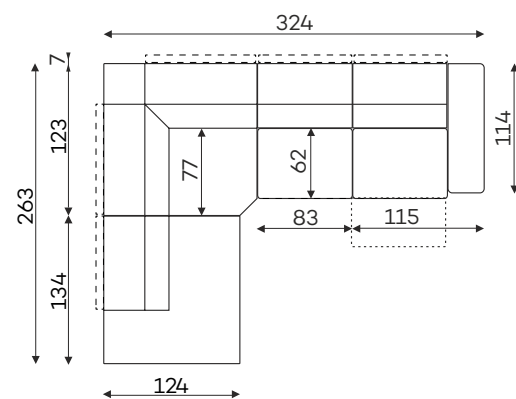

# Corner sofas

Available in a left-hand or right-hand configuration. The sets below are left-hand facing.

LUST SET 1 CORNER MANUAL

LUST SET 2 CORNER MANUAL

LUST SET 1 CORNER ELECTRIC FULL

LUST SET 2 CORNER ELECTRIC

# Modular units

Available in a left-hand or right-hand configuration.

1 - SEATER  
MANUAL  
HEADREST

1 - SEATER  
WITH ARMREST  
MANUAL  
HEADREST

CHAISELOUNGE  
MANUAL  
HEADREST

CORNER  
MANUAL  
HEADREST

## Other dimensions

LUST MANUAL

LUST ELECTRIC