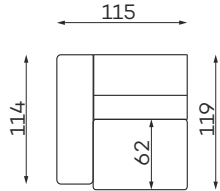

# Corner sofas

Available in a left-hand or right-hand configuration. The sets below are left-hand facing.

LUST SET 1 CORNER MANUAL

LUST SET 2 CORNER MANUAL

LUST SET 1 CORNER ELECTRIC FULL

LUST SET 2 CORNER ELECTRIC

# Modular units

Available in a left-hand or right-hand configuration.

1 - SEATER  
MANUAL  
HEADREST

1 - SEATER  
WITH ARMREST  
MANUAL  
HEADREST

CHAISELOUNGE  
MANUAL  
HEADREST

CORNER  
MANUAL  
HEADREST

## Other dimensions

LUST MANUAL

LUST ELECTRIC