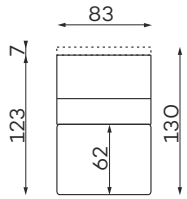

1 - SEATER
ELECTRIC
HEADREST