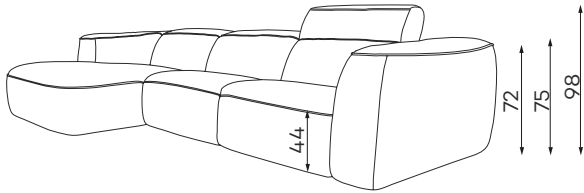

# Corner sofas

Available in a left-hand or right-hand configuration. The sets below are left-hand facing.

LUST SET 1 CORNER MANUAL

LUST SET 2 CORNER MANUAL

LUST SET 1 CORNER ELECTRIC FULL

LUST SET 2 CORNER ELECTRIC

# Modular units

Available in a left-hand or right-hand configuration.

1 - SEATER  
MANUAL  
HEADREST

1 - SEATER  
WITH ARMREST  
MANUAL  
HEADREST

CHAISELOUNGE  
MANUAL  
HEADREST

CORNER  
MANUAL  
HEADREST

OTTOMAN

1 - SEATER  
ELECTRIC  
HEADREST

1 - SEATER  
WITH ARMREST  
ELECTRIC  
HEADREST

CHAISELOUNGE  
ELECTRIC  
HEADREST

1 - SEATER  
FULL ELECTRIC

1 - SEATER  
WITH ARMREST  
FULL ELECTRIC

OTTOMAN  
FULL ELECTRIC

## Other dimensions

LUST MANUAL

LUST ELECTRIC