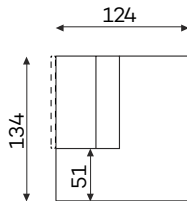

# Modular units

Available in a left-hand or right-hand configuration.

1 - SEATER  
MANUAL  
HEADREST

1 - SEATER  
WITH ARMREST  
MANUAL  
HEADREST

CHAISELOUNGE  
MANUAL  
HEADREST

CORNER  
MANUAL  
HEADREST

OTTOMAN

1 - SEATER  
ELECTRIC  
HEADREST

1 - SEATER  
WITH ARMREST  
ELECTRIC  
HEADREST

CHAISELOUNGE  
ELECTRIC  
HEADREST

1 - SEATER  
FULL ELECTRIC

1 - SEATER  
WITH ARMREST  
FULL ELECTRIC

OTTOMAN  
FULL ELECTRIC

## Other dimensions

LUST MANUAL

LUST ELECTRIC