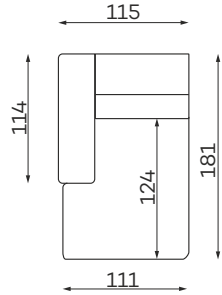

# Corner sofas

Available in a left-hand or right-hand configuration. The sets below are left-hand facing.

LUST SET 1 CORNER MANUAL

LUST SET 2 CORNER MANUAL

LUST SET 1 CORNER ELECTRIC FULL

LUST SET 2 CORNER ELECTRIC

# Modular units

Available in a left-hand or right-hand configuration.

1 - SEATER  
MANUAL  
HEADREST

1 - SEATER  
WITH ARMREST  
MANUAL  
HEADREST

CHAISELOUNGE  
MANUAL  
HEADREST

CORNER  
MANUAL  
HEADREST

## Other dimensions

LUST MANUAL

LUST ELECTRIC