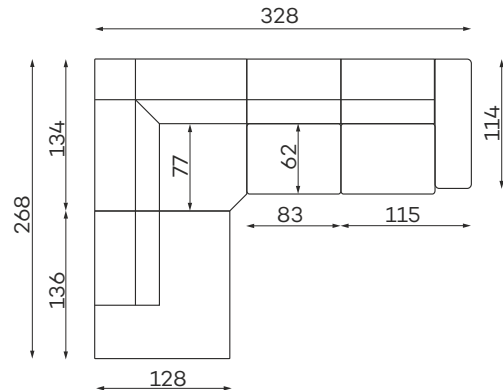

# Corner sofas

Available in a left-hand or right-hand configuration. The sets below are left-hand facing.

LUST SET 1 CORNER MANUAL

LUST SET 2 CORNER MANUAL

LUST SET 1 CORNER ELECTRIC FULL

LUST SET 2 CORNER ELECTRIC

## Other dimensions

LUST MANUAL

LUST ELECTRIC