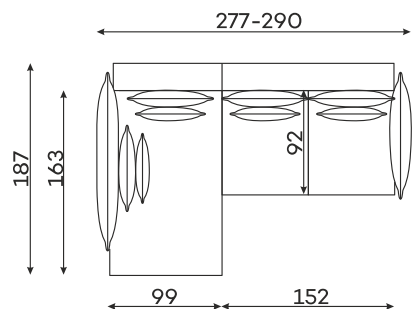

befame

Carmen

Corner sofas

Available in a left-hand or right-hand configuration. The sets below are left-hand facing.

CARMEN SET 1

SLEEPER SIZE ☾
242 x 140 cm

CARMEN SET 2

SLEEPER SIZE ☾
283 x 140 cm

CARMEN SET 3

SLEEPER SIZE ☾
283 x 140 cm

CARMEN SET 4

SLEEPER SIZE ☾
242 x 140 cm

CARMEN SET 5

SLEEPER SIZE ☾
142 x 140 cm

Sofas

3-SEATER SOFA

SLEEPER SIZE ☾
198 x 160 cm

All dimensions of upholstered furniture are given with a tolerance of +/- 4 cm.

Pouf

LARGE POUFFE

SMALL POUFFE

All dimensions of upholstered furniture are given with a tolerance of +/- 4 cm.

Other dimensions

Backrest height: 68

CUSHION (A)

CUSHION (B)

Leg colors available

BLACK
CHROME

CHROME

BRASS