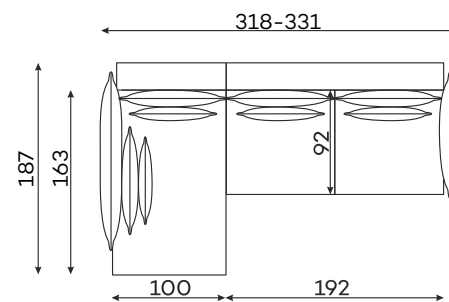

befame

Carmen

Corner sofas

Available in a left-hand or right-hand configuration. The sets below are left-hand facing.

CARMEN SET 1

SLEEPER SIZE ☾
242 x 140 cm

CARMEN SET 2

SLEEPER SIZE ☾
283 x 140 cm

CARMEN SET 3

SLEEPER SIZE ☾
283 x 140 cm

CARMEN SET 4

SLEEPER SIZE ☾
242 x 140 cm

CARMEN SET 5

SLEEPER SIZE ☾
142 x 140 cm

Sofas

3-SEATER SOFA

SLEEPER SIZE ☾
198 x 160 cm

All dimensions of upholstered furniture are given with a tolerance of +/- 4 cm.

Pouf

LARGE POUFFE

SMALL POUFFE

All dimensions of upholstered furniture are given with a tolerance of +/- 4 cm.

Other dimensions

Backrest height: 68

CUSHION (A)

CUSHION (B)

Leg colors available

BLACK
CHROME

CHROME

BRASS