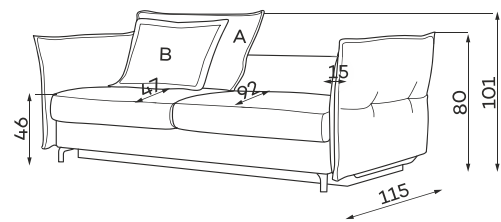

befame

Carmen

Corner sofas

Available in a left-hand or right-hand configuration. The sets below are left-hand facing.

CARMEN SET 1

SLEEPER SIZE ☾
242 x 140 cm

CARMEN SET 2

SLEEPER SIZE ☾
283 x 140 cm

CARMEN SET 3

SLEEPER SIZE ☾
283 x 140 cm

CARMEN SET 4

SLEEPER SIZE ☾
242 x 140 cm

CARMEN SET 5

SLEEPER SIZE ☾
142 x 140 cm

Sofas

3-SEATER SOFA

SLEEPER SIZE ☾
198 x 160 cm

All dimensions of upholstered furniture are given with a tolerance of +/- 4 cm.

Pouf

LARGE POUFFE

SMALL POUFFE

All dimensions of upholstered furniture are given with a tolerance of +/- 4 cm.

Other dimensions

Backrest height: 68

CUSHION (A)

CUSHION (B)

Leg colors available

BLACK
CHROME

CHROME

BRASS