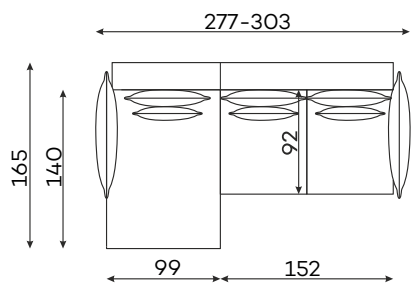

befame

Carmen

Corner sofas

Available in a left-hand or right-hand configuration. The sets below are left-hand facing.

CARMEN SET 1

SLEEPER SIZE ☾
242 x 140 cm

CARMEN SET 2

SLEEPER SIZE ☾
283 x 140 cm

CARMEN SET 3

SLEEPER SIZE ☾
283 x 140 cm

CARMEN SET 4

SLEEPER SIZE ☾
242 x 140 cm

CARMEN SET 5

SLEEPER SIZE ☾
142 x 140 cm

Sofas

3-SEATER SOFA

SLEEPER SIZE ☾
198 x 160 cm

All dimensions of upholstered furniture are given with a tolerance of +/- 4 cm.

Pouf

LARGE POUFFE

SMALL POUFFE

All dimensions of upholstered furniture are given with a tolerance of +/- 4 cm.

Other dimensions

Backrest height: 68

CUSHION (A)

CUSHION (B)

Leg colors available

BLACK
CHROME

CHROME

BRASS