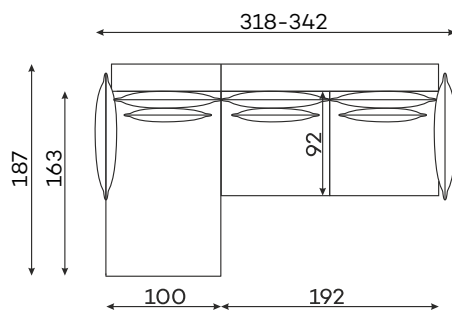

befame

Carmen

Corner sofas

Available in a left-hand or right-hand configuration. The sets below are left-hand facing.

CARMEN SET 1

SLEEPER SIZE ☾
242 x 140 cm

CARMEN SET 2

SLEEPER SIZE ☾
283 x 140 cm

CARMEN SET 3

SLEEPER SIZE ☾
283 x 140 cm

CARMEN SET 4

SLEEPER SIZE ☾
242 x 140 cm

CARMEN SET 5

SLEEPER SIZE ☾
142 x 140 cm

Sofas

3-SEATER SOFA

SLEEPER SIZE ☾
198 x 160 cm

All dimensions of upholstered furniture are given with a tolerance of +/- 4 cm.

Pouf

LARGE POUFFE

SMALL POUFFE

All dimensions of upholstered furniture are given with a tolerance of +/- 4 cm.

Other dimensions

Backrest height: 68

CUSHION (A)

CUSHION (B)

Leg colors available

BLACK
CHROME

CHROME

BRASS