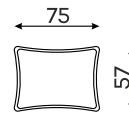

befame

Carmen

Corner sofas

Available in a left-hand or right-hand configuration. The sets below are left-hand facing.

CARMEN SET 1

SLEEPER SIZE ☾
242 x 140 cm

CARMEN SET 2

SLEEPER SIZE ☾
283 x 140 cm

SLEEPER SIZE ☾
198 x 160 cm

All dimensions of upholstered furniture are given with a tolerance of +/- 4 cm.

Pouf

LARGE POUFFE

SMALL POUFFE

All dimensions of upholstered furniture are given with a tolerance of +/- 4 cm.

Other dimensions

Backrest height: 68

CUSHION (A)

CUSHION (B)

Leg colors available

BLACK
CHROME

CHROME

BRASS