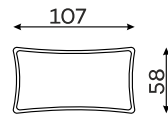

befame

Carmen

Corner sofas

Available in a left-hand or right-hand configuration. The sets below are left-hand facing.

CARMEN SET 1

SLEEPER SIZE ☾
242 x 140 cm

CARMEN SET 2

SLEEPER SIZE ☾
283 x 140 cm

CARMEN SET 3

SLEEPER SIZE ☾
283 x 140 cm

CARMEN SET 4

SLEEPER SIZE ☾
242 x 140 cm

CARMEN SET 5

SLEEPER SIZE ☾
142 x 140 cm

Sofas

3-SEATER SOFA

SLEEPER SIZE ☾
198 x 160 cm

All dimensions of upholstered furniture are given with a tolerance of +/- 4 cm.

Pouf

LARGE POUFFE

SMALL POUFFE

All dimensions of upholstered furniture are given with a tolerance of +/- 4 cm.

Other dimensions

Backrest height: 68

CUSHION (A)

CUSHION (B)

Leg colors available

BLACK
CHROME

CHROME

BRASS