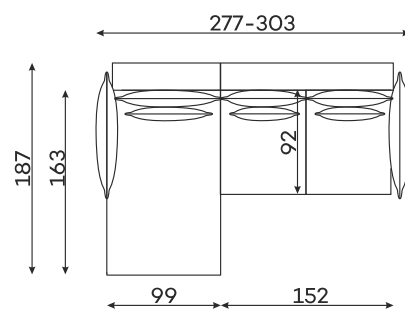

befame

Carmen

Corner sofas

Available in a left-hand or right-hand configuration. The sets below are left-hand facing.

CARMEN SET 1

SLEEPER SIZE ☾
242 x 140 cm

CARMEN SET 2

SLEEPER SIZE ☾
283 x 140 cm

CARMEN SET 3

SLEEPER SIZE ☾
283 x 140 cm

CARMEN SET 4

SLEEPER SIZE ☾
242 x 140 cm

CARMEN SET 5

SLEEPER SIZE ☾
142 x 140 cm

Sofas

3-SEATER SOFA

SLEEPER SIZE ☾
198 x 160 cm

All dimensions of upholstered furniture are given with a tolerance of +/- 4 cm.

Pouf

LARGE POUFFE

SMALL POUFFE

All dimensions of upholstered furniture are given with a tolerance of +/- 4 cm.

Other dimensions

Backrest height: 68

CUSHION (A)

CUSHION (B)

Leg colors available

BLACK
CHROME

CHROME

BRASS