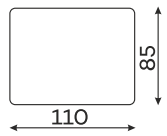

befame

Carmen

Corner sofas

Available in a left-hand or right-hand configuration. The sets below are left-hand facing.

CARMEN SET 1

SLEEPER SIZE ☾
242 x 140 cm

CARMEN SET 2

SLEEPER SIZE ☾
283 x 140 cm

CARMEN SET 3

SLEEPER SIZE ☾
283 x 140 cm

CARMEN SET 4

SLEEPER SIZE ☾
242 x 140 cm

CARMEN SET 5

SLEEPER SIZE ☾
142 x 140 cm

Sofas

3-SEATER SOFA

SLEEPER SIZE ☾
198 x 160 cm

All dimensions of upholstered furniture are given with a tolerance of +/- 4 cm.

Pouf

LARGE POUFFE

SMALL POUFFE

All dimensions of upholstered furniture are given with a tolerance of +/- 4 cm.