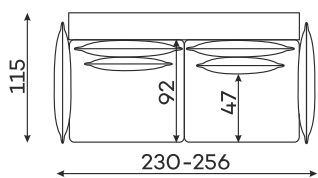

befame

Carmen

Corner sofas

Available in a left-hand or right-hand configuration. The sets below are left-hand facing.

CARMEN SET 1

SLEEPER SIZE ☾
242 x 140 cm

CARMEN SET 2

SLEEPER SIZE ☾
283 x 140 cm

CARMEN SET 3

SLEEPER SIZE ☾
283 x 140 cm

CARMEN SET 4

SLEEPER SIZE ☾
242 x 140 cm

CARMEN SET 5

SLEEPER SIZE ☾
142 x 140 cm

Sofas

3-SEATER SOFA

SLEEPER SIZE ☾
198 x 160 cm

All dimensions of upholstered furniture are given with a tolerance of +/- 4 cm.

Pouf

LARGE POUFFE

SMALL POUFFE

All dimensions of upholstered furniture are given with a tolerance of +/- 4 cm.

Other dimensions

Backrest height: 68

CUSHION (A)

CUSHION (B)

Leg colors available

BLACK
CHROME

CHROME

BRASS