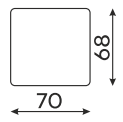

befame

Carmen

Corner sofas

Available in a left-hand or right-hand configuration. The sets below are left-hand facing.

CARMEN SET 1

SLEEPER SIZE ☾
242 x 140 cm

CARMEN SET 2

SLEEPER SIZE ☾
283 x 140 cm

CARMEN SET 3

SLEEPER SIZE ☾
283 x 140 cm

CARMEN SET 4

SLEEPER SIZE ☾
242 x 140 cm

CARMEN SET 5

SLEEPER SIZE ☾
142 x 140 cm

Sofas

3-SEATER SOFA

SLEEPER SIZE ☾
198 x 160 cm

All dimensions of upholstered furniture are given with a tolerance of +/- 4 cm.

Pouf

LARGE POUFFE

SMALL POUFFE

All dimensions of upholstered furniture are given with a tolerance of +/- 4 cm.

Other dimensions

Backrest height: 68

CUSHION (A)

CUSHION (B)

Leg colors available

BLACK
CHROME

CHROME

BRASS