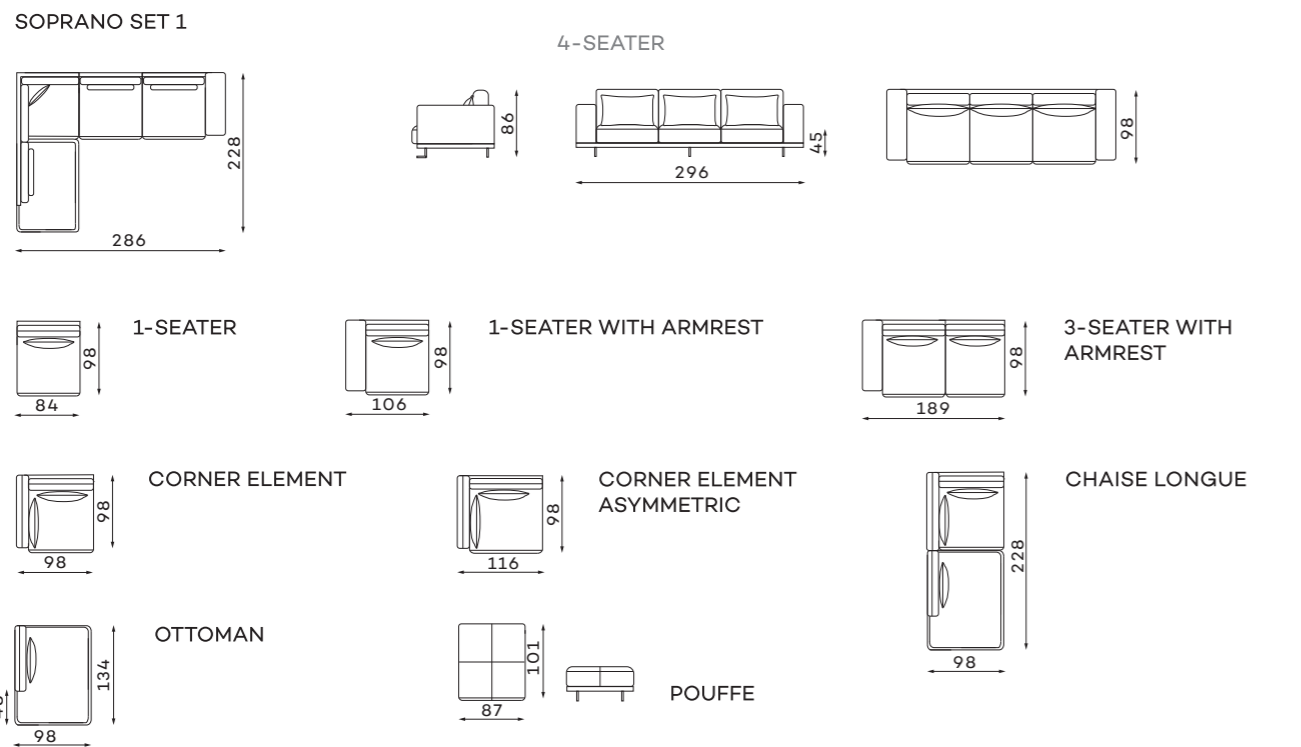

Lungo 46-49

Soprano 50-53