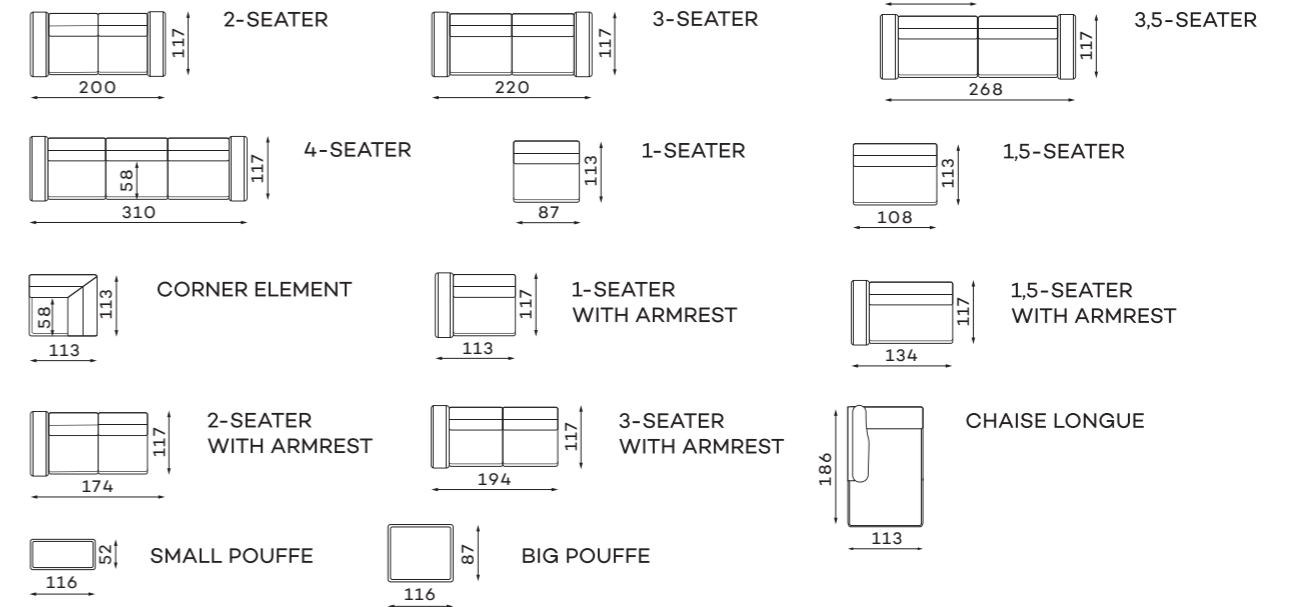

### TIVOLI SET 3

Size tolerance for upholstered furniture +/- 4 cm.

All corners and modules can be ordered with either a left or right-hand layout. The figure shows the left-hand side.