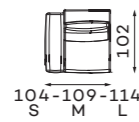

1-SEATER WITH ARM