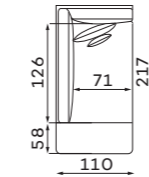

4-SEATER

1,5-SEATER

1,5-SEATER WITH ARMREST

CORNER ELEMENT

2-SEATER WITH ARMREST

2,5-SEATER WITH ARMREST

3-SEATER WITH ARMREST

CHAISE LONGUE S

CHAISE LONGUE M

CHAISE LONGUE L

CHAISE LONGUE XL

SMALL POUFFE

BIG POUFFE

BELLISSA POUFFE

Size tolerance for upholstered furniture +/- 4 cm.

All corners and modules can be ordered with either a left or right-hand layout. The figure shows the left-hand side.