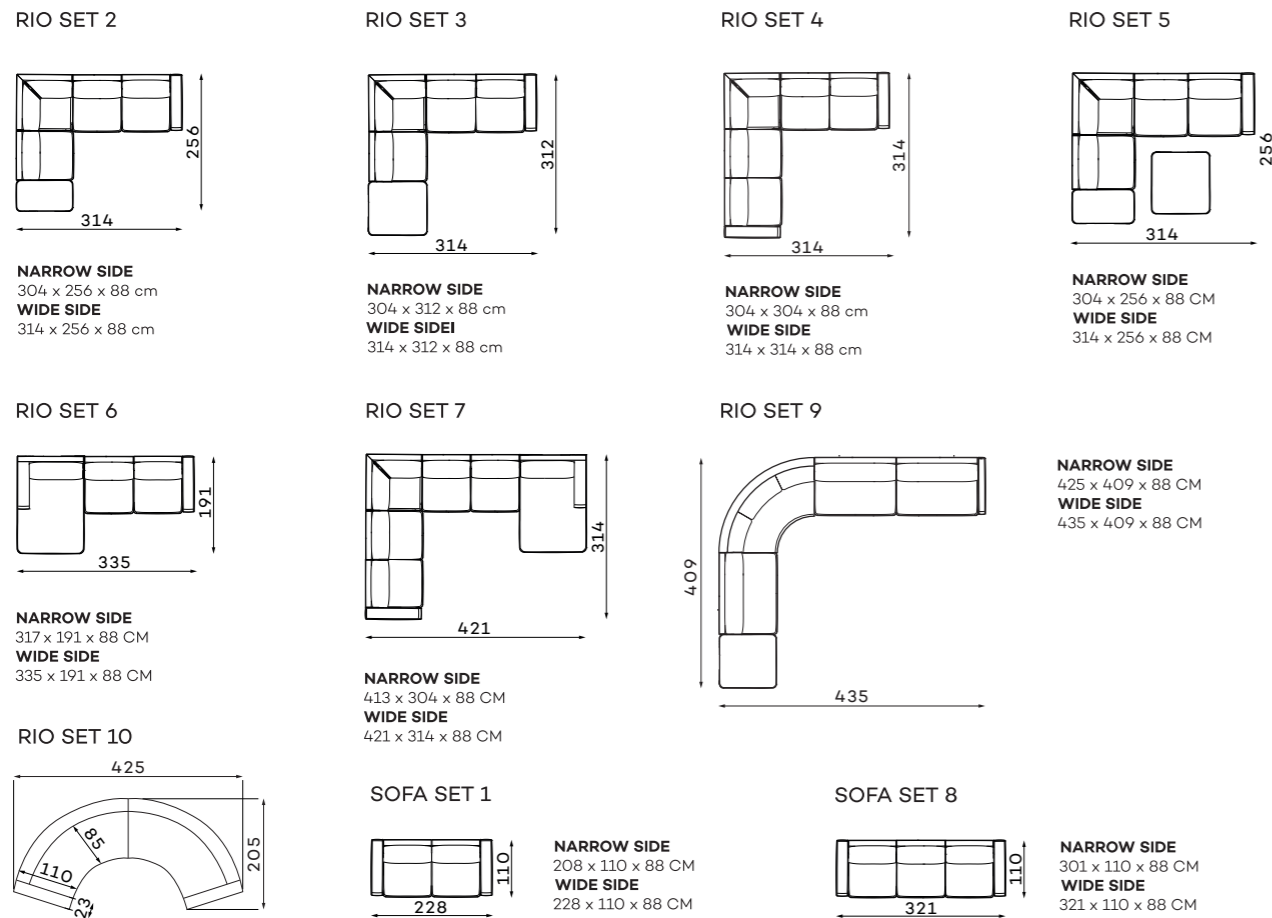

Rio 38-41

Size tolerance for upholstered furniture +/- 4 cm.

Size tolerance for upholstered furniture +/- 4 cm.