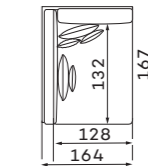

4-SEATER

1,5-SEATER

1,5-SEATER WITH ARMREST

CORNER ELEMENT

2-SEATER WITH ARMREST

2,5-SEATER WITH ARMREST

3-SEATER WITH ARMREST

CHAISE LONGUE S

CHAISE LONGUE M

CHAISE LONGUE L

CHAISE LONGUE XL

SMALL POUFFE

BIG POUFFE

BELLISSA POUFFE

Size tolerance for upholstered furniture +/- 4 cm.

All corners and modules can be ordered with either a left or right-hand layout. The figure shows the left-hand side.