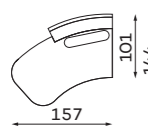

SMALL BACKREST