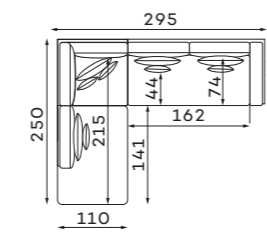

BELLISSA SET 2