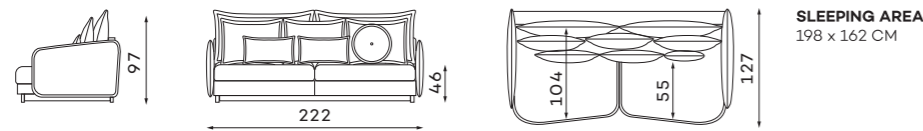

MASSIMO

4-5

3-SEATER

CARMEN

6-11

CARMEN SET 1