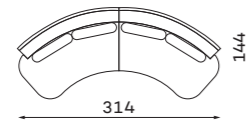

DOMANI SET 2