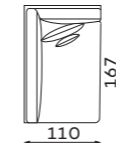

4-SEATER

1,5-SEATER

1,5-SEATER WITH ARMREST

CORNER ELEMENT

2-SEATER WITH ARMREST

2,5-SEATER WITH ARMREST

3-SEATER WITH ARMREST

CHAISE LONGUE S

CHAISE LONGUE M

CHAISE LONGUE L

CHAISE LONGUE XL

SMALL POUFFE

BIG POUFFE

BELLISSA POUFFE

Size tolerance for upholstered furniture +/- 4 cm.

All corners and modules can be ordered with either a left or right-hand layout. The figure shows the left-hand side.