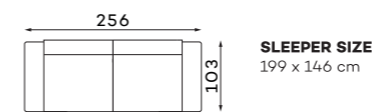

## Creo

68-69

CREO SET 2

3-SEATER

SLEEPER SIZE

199 x 146 cm

Size tolerance for upholstered furniture +/- 4 cm.