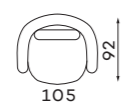

## Domani

60-63

DOMANI SET 1

DOMANI SET 2

2-SEATER

SWIVEL ARMCHAIR

SMALL BACKREST

BIG BACKREST