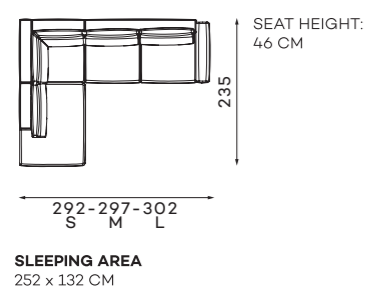

All corners and modules can be ordered with either a left or right-hand layout. The figure shows the left-hand side.

VERONA

18-19

VERONA SOFA 115

VERONA SOFA 140

VERONA SOFA 160

Moon

20-25

MOON SET 1

MOON SET 2

MOON SET 3

MOON SET 4

MOON SET 5

3-SEATER

SMALL POUFFE

BIG POUFFE

WITHOUT SLEEPING FUNCTION

Tivoli

26-29

TIVOLI SET 1

TIVOLI SET 2

TIVOLI SET 3

Size tolerance for upholstered furniture +/- 4 cm.

All corners and modules can be ordered with either a left or right-hand layout. The figure shows the left-hand side.

Belavio

30-37

Size tolerance for upholstered furniture +/- 4 cm.