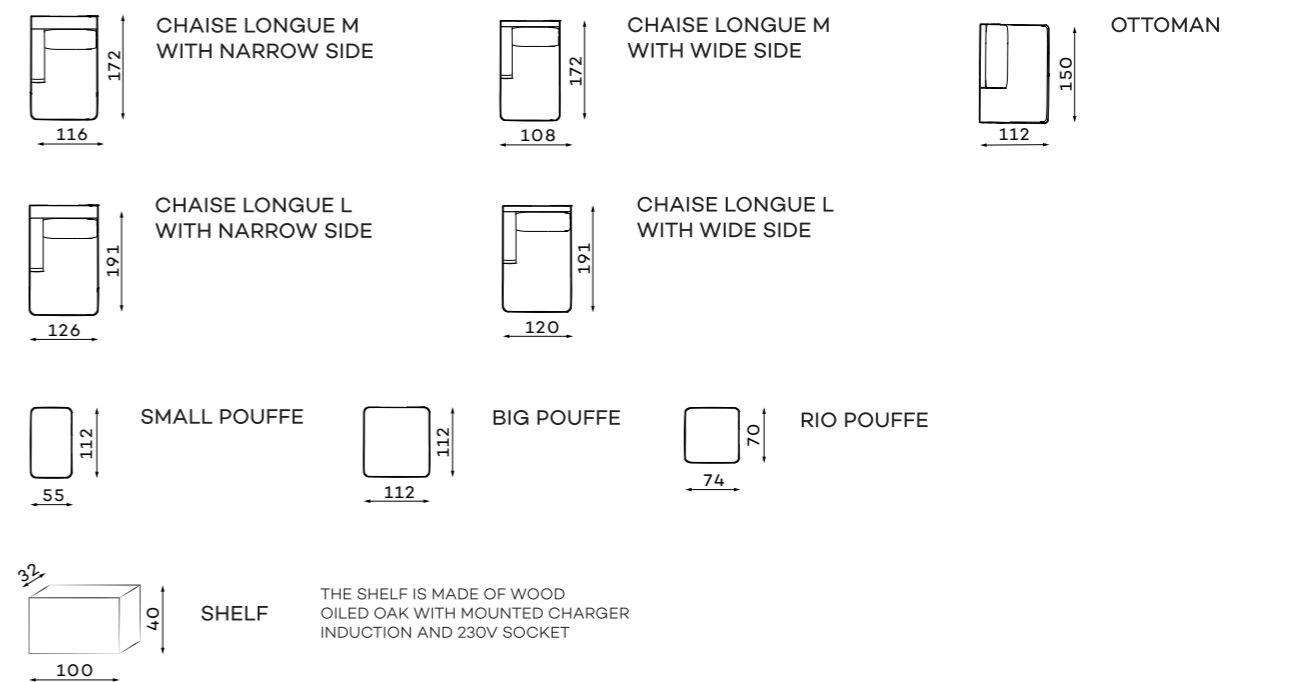

Rio 38-41

Size tolerance for upholstered furniture +/- 4 cm.

Size tolerance for upholstered furniture +/- 4 cm.