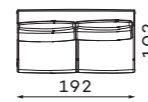

2,5-SEATER