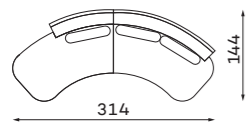

All corners and modules can be ordered with either a left or right-hand layout. The figure shows the left-hand side.

Domani

60-63

DOMANI SET 1