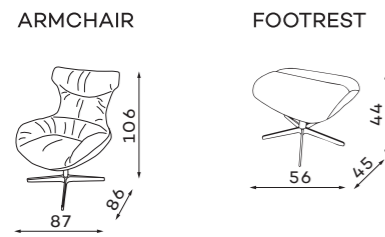

## Belavio

30-37

Size tolerance for upholstered furniture +/- 4 cm.

All corners and modules can be ordered with either a left or right-hand layout. The figure shows the left-hand side.

All corners and modules can be ordered with either a left or right-hand layout. The figure shows the left-hand side.

**Rio** 38-41

Size tolerance for upholstered furniture +/- 4 cm.

Size tolerance for upholstered furniture +/- 4 cm.

All corners and modules can be ordered with either a left or right-hand layout. The figure shows the left-hand side.

**Bullet** 42-45

**Lungo** 46-49

**Soprano** 50-53

Size tolerance for upholstered furniture +/- 4 cm.

All corners and modules can be ordered with either a left or right-hand layout. The figure shows the left-hand side.