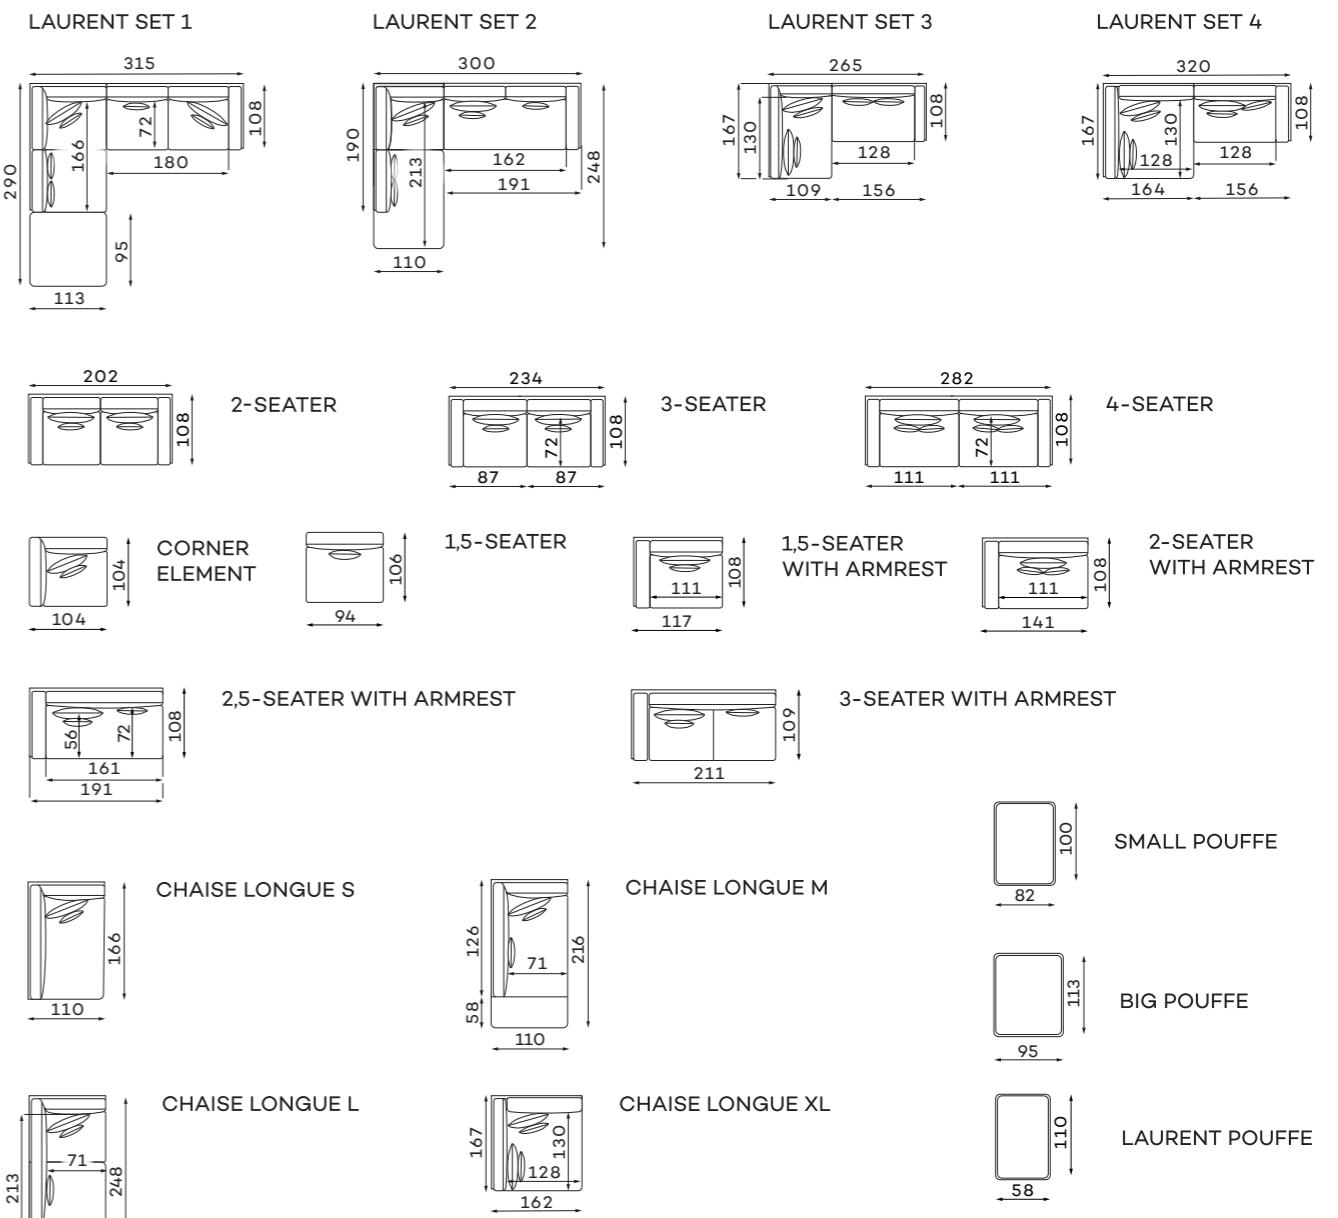

**Bullet** 42-45

**Lungo** 46-49

**Soprano** 50-53

Size tolerance for upholstered furniture +/- 4 cm.

All corners and modules can be ordered with either a left or right-hand layout. The figure shows the left-hand side.

**Laurent** 54-55

Size tolerance for upholstered furniture +/- 4 cm.

**Lust** 56-59

All corners and modules can be ordered with either a left or right-hand layout. The figure shows the left-hand side.