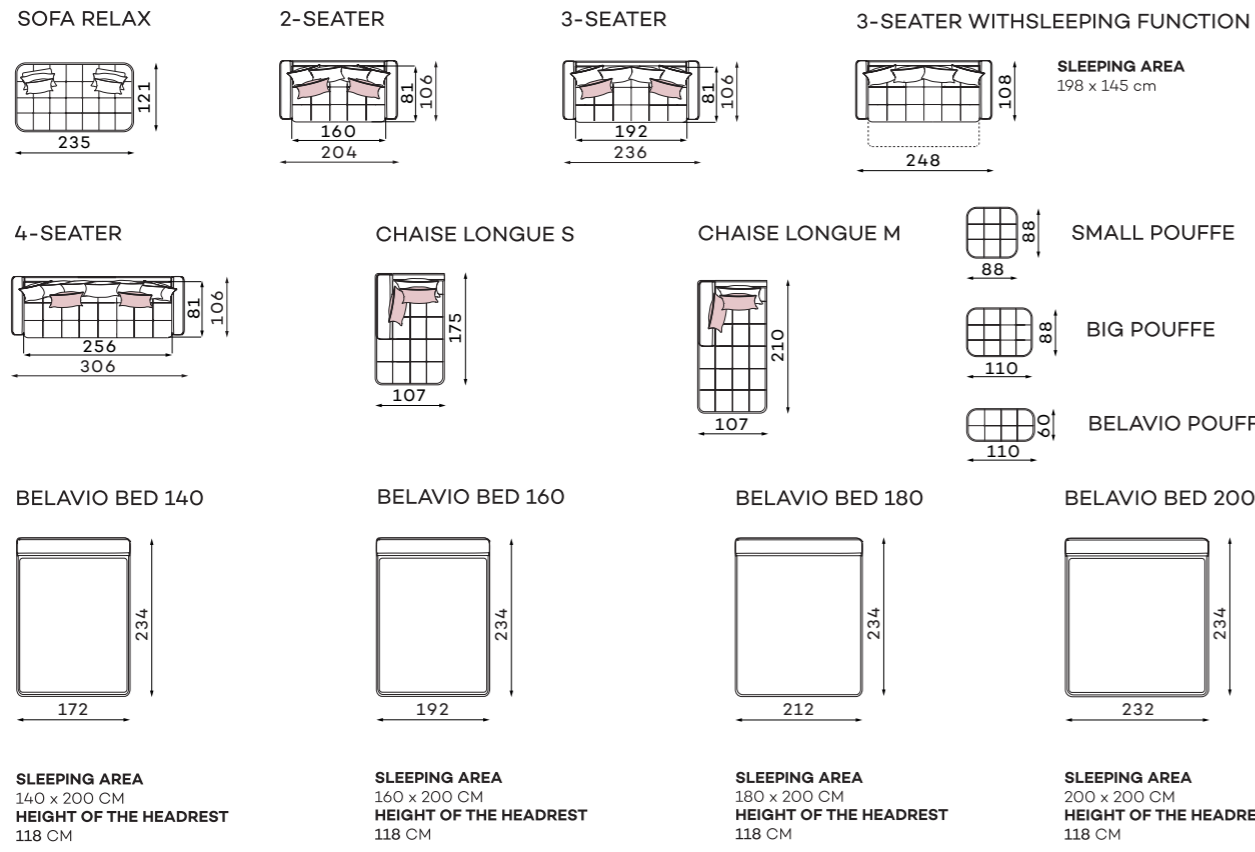

### TIVOLI SET 3

Size tolerance for upholstered furniture +/- 4 cm.

All corners and modules can be ordered with either a left or right-hand layout. The figure shows the left-hand side.

## Belavio

30-37

Size tolerance for upholstered furniture +/- 4 cm.

All corners and modules can be ordered with either a left or right-hand layout. The figure shows the left-hand side.

All corners and modules can be ordered with either a left or right-hand layout. The figure shows the left-hand side.

**Bullet** 42-45

**Lungo** 46-49

**Soprano** 50-53

Size tolerance for upholstered furniture +/- 4 cm.

All corners and modules can be ordered with either a left or right-hand layout. The figure shows the left-hand side.

**Laurent** 54-55

Size tolerance for upholstered furniture +/- 4 cm.

**Lust** 56-59

All corners and modules can be ordered with either a left or right-hand layout. The figure shows the left-hand side.