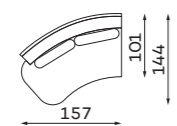

**Laurent** 54-55

Size tolerance for upholstered furniture +/- 4 cm.

**Lust** 56-59

All corners and modules can be ordered with either a left or right-hand layout. The figure shows the left-hand side.

## Domani

60-63

DOMANI SET 1

DOMANI SET 2

2-SEATER

SWIVEL ARMCHAIR

SMALL BACKREST

BIG BACKREST