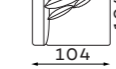

CORNER ELEMENT