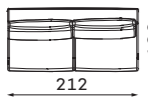

All corners and modules can be ordered with either a left or right-hand layout. The figure shows the left-hand side.

Domani

60-63

Lua

64-65

3-SEATER

Size tolerance for upholstered furniture +/- 4 cm.

All corners and modules can be ordered with either a left or right-hand layout. The figure shows the left-hand side.

Corrado

66-67

Creo

68-69

199 x 146 cm

Size tolerance for upholstered furniture +/- 4 cm.