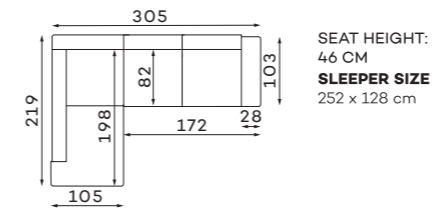

## Creo

68-69

CREO SET 2

3-SEATER

SLEEPER SIZE

199 x 146 cm

Size tolerance for upholstered furniture +/- 4 cm.