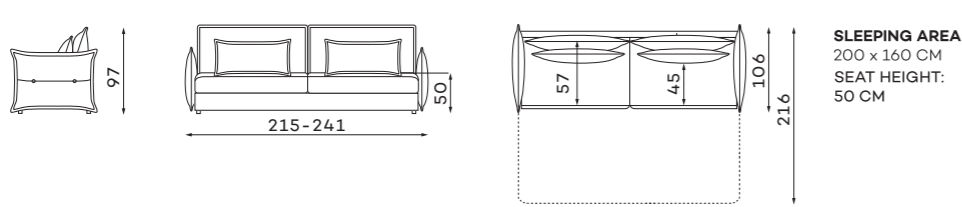

VERONA SOFA 160

Moon

20-25