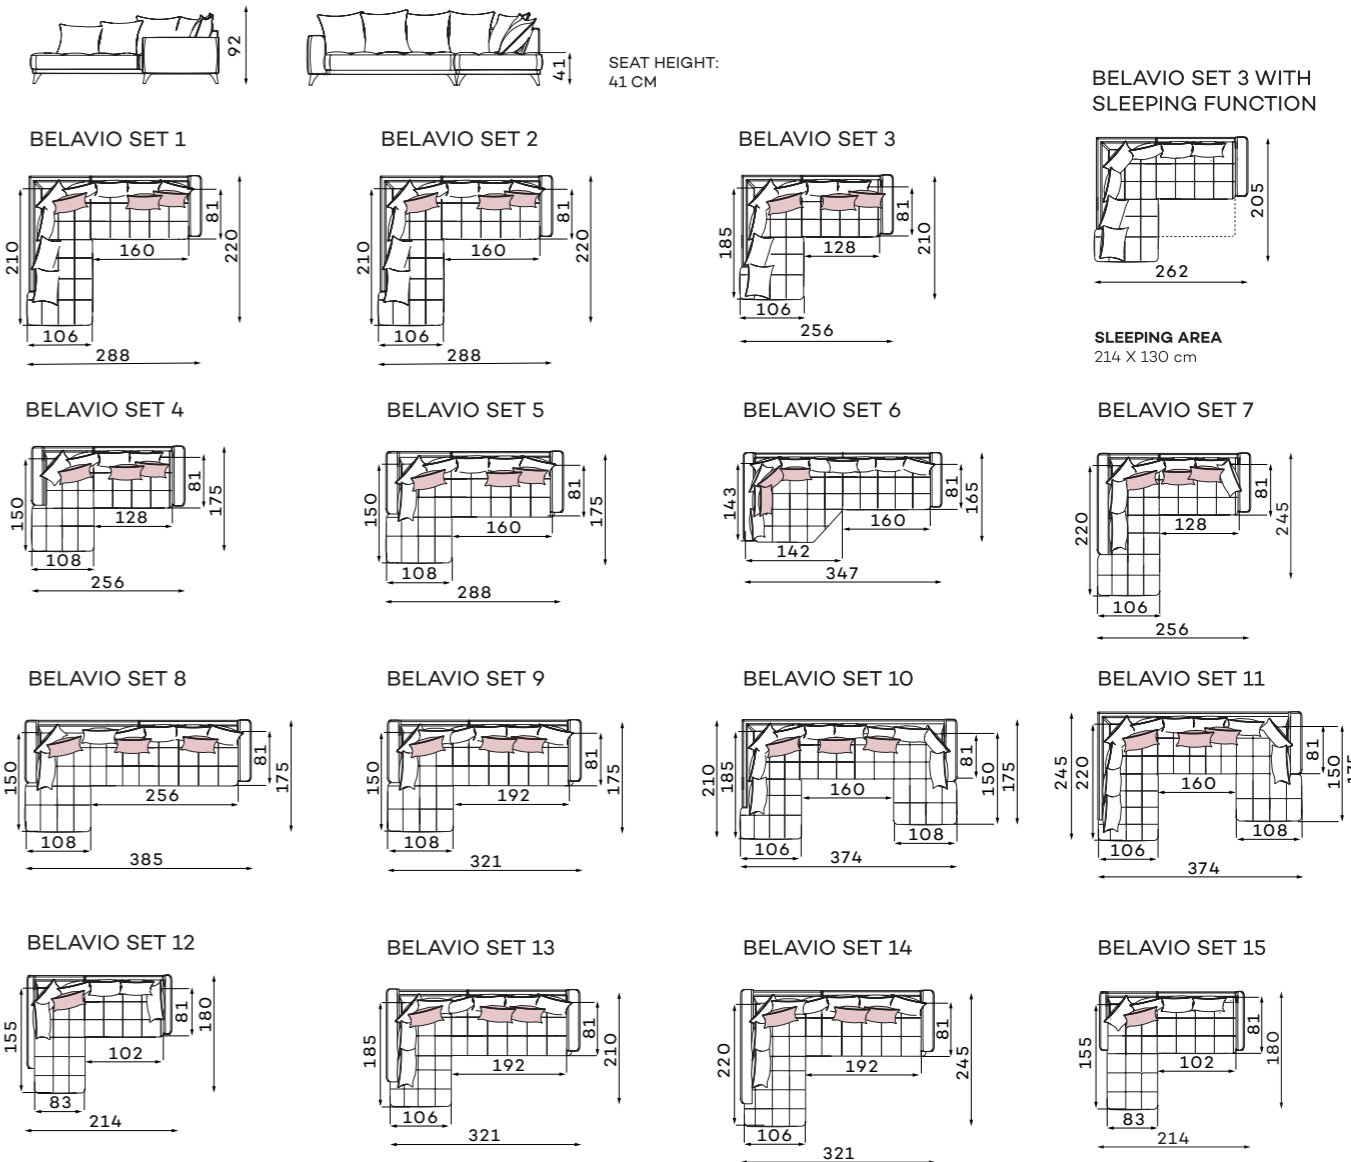

### TIVOLI SET 3

Size tolerance for upholstered furniture +/- 4 cm.

All corners and modules can be ordered with either a left or right-hand layout. The figure shows the left-hand side.

## Belavio

30-37

Size tolerance for upholstered furniture +/- 4 cm.

All corners and modules can be ordered with either a left or right-hand layout. The figure shows the left-hand side.

All corners and modules can be ordered with either a left or right-hand layout. The figure shows the left-hand side.