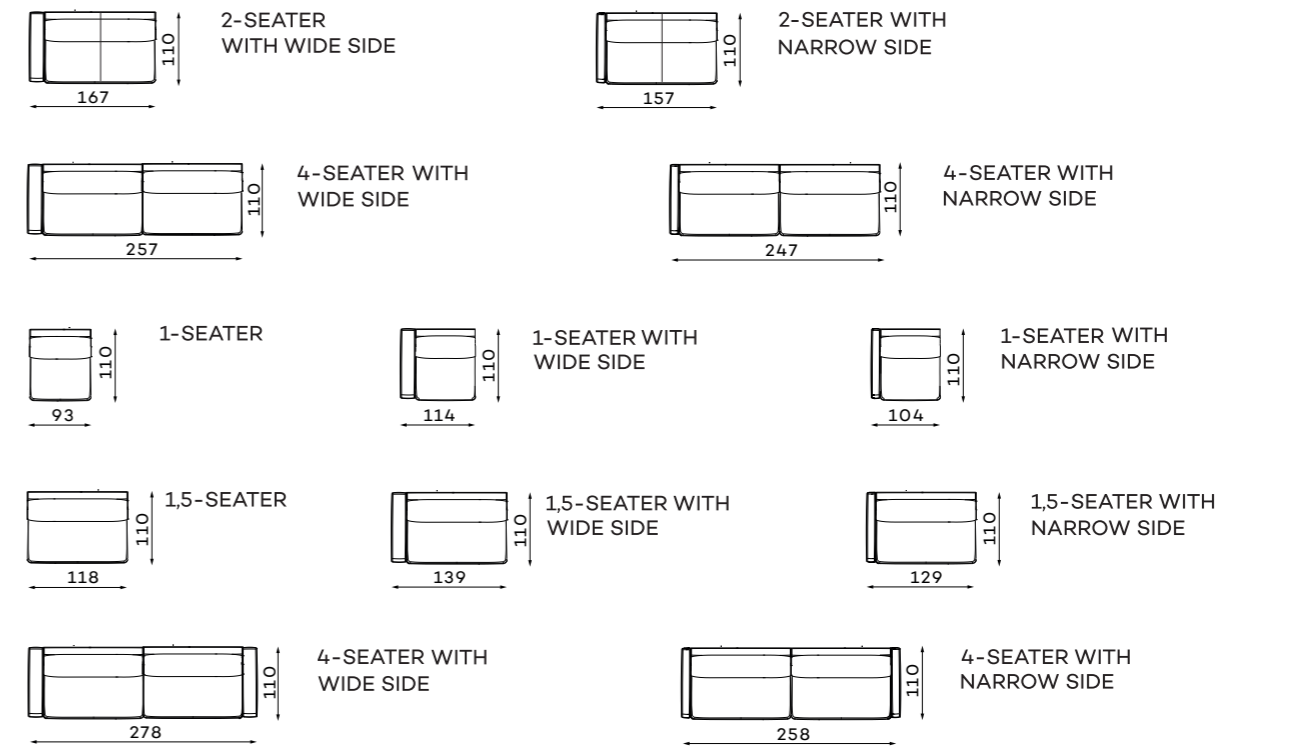

## Belavio

30-37

Size tolerance for upholstered furniture +/- 4 cm.

All corners and modules can be ordered with either a left or right-hand layout. The figure shows the left-hand side.

All corners and modules can be ordered with either a left or right-hand layout. The figure shows the left-hand side.