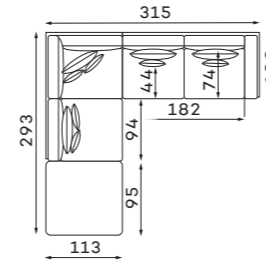

BELLISSA

12-17

BELLISSA SET 1