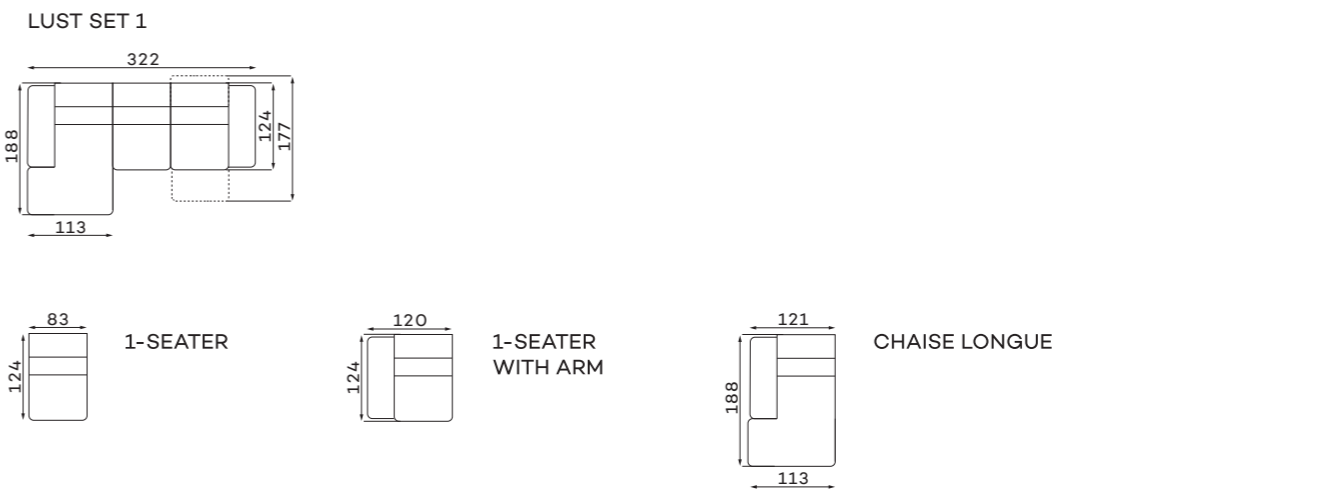

All corners and modules can be ordered with either a left or right-hand layout. The figure shows the left-hand side.

Bullet 42-45

Lungo 46-49

Soprano 50-53

Size tolerance for upholstered furniture +/- 4 cm.

All corners and modules can be ordered with either a left or right-hand layout. The figure shows the left-hand side.

Laurent 54-55

Size tolerance for upholstered furniture +/- 4 cm.

Lust 56-59