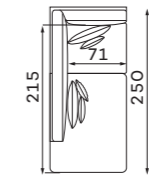

4-SEATER

1,5-SEATER

1,5-SEATER WITH ARMREST

CORNER ELEMENT

2-SEATER WITH ARMREST

2,5-SEATER WITH ARMREST

3-SEATER WITH ARMREST

CHAISE LONGUE S

CHAISE LONGUE M

CHAISE LONGUE L

CHAISE LONGUE XL

SMALL POUFFE

BIG POUFFE

BELLISSA POUFFE

Size tolerance for upholstered furniture +/- 4 cm.

All corners and modules can be ordered with either a left or right-hand layout. The figure shows the left-hand side.