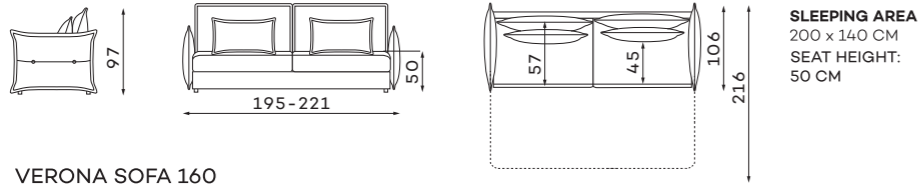

VERONA SOFA 140