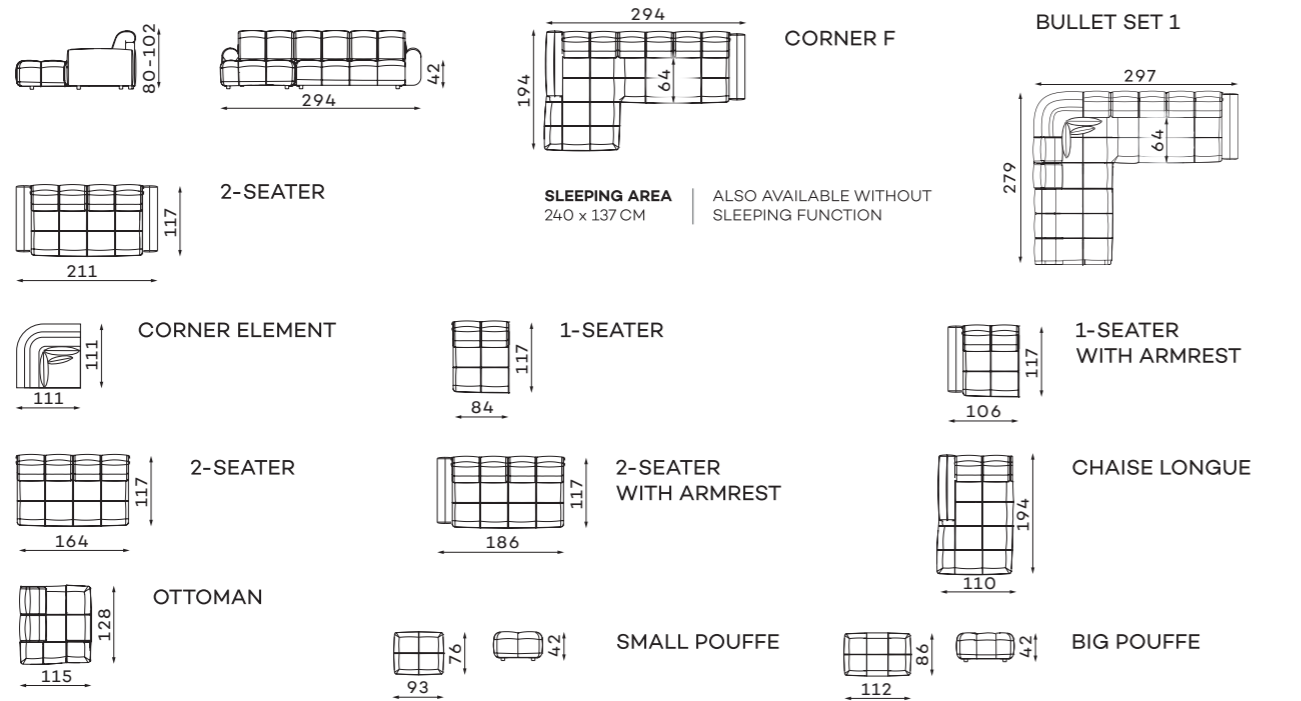

## Belavio

30-37

Size tolerance for upholstered furniture +/- 4 cm.

All corners and modules can be ordered with either a left or right-hand layout. The figure shows the left-hand side.

All corners and modules can be ordered with either a left or right-hand layout. The figure shows the left-hand side.

**Rio** 38-41

Size tolerance for upholstered furniture +/- 4 cm.

Size tolerance for upholstered furniture +/- 4 cm.

All corners and modules can be ordered with either a left or right-hand layout. The figure shows the left-hand side.

**Bullet** 42-45

**Lungo** 46-49

**Soprano** 50-53

Size tolerance for upholstered furniture +/- 4 cm.

All corners and modules can be ordered with either a left or right-hand layout. The figure shows the left-hand side.

**Laurent** 54-55

Size tolerance for upholstered furniture +/- 4 cm.

**Lust** 56-59

All corners and modules can be ordered with either a left or right-hand layout. The figure shows the left-hand side.