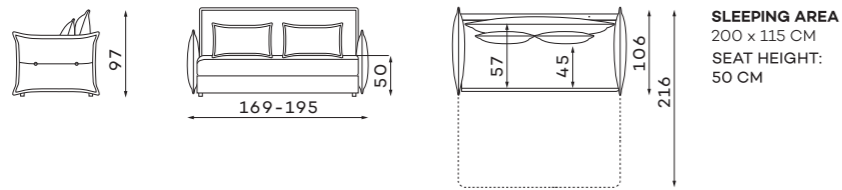

All corners and modules can be ordered with either a left or right-hand layout. The figure shows the left-hand side.

VERONA

18-19

VERONA SOFA 115