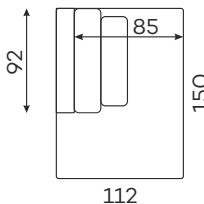

RIO
CHAISE LONGUE M.
WIDE ARMREST

RIO
CHAISE LONGUE L
NARROW ARMREST

RIO
CHAISE LONGUE L
WIDE ARMREST

RIO
OTTOMAN

RIO
CORNER ELEMENT

RIO
ROUNDER CORNER
ELEMENT 90°

RIO
ROUNDER CORNER
ELEMENT S 45°

RIO
ROUNDER CORNER
ELEMENT 72°

RIO
LARGE POUFFE

RIO
BENCH POUFFE

RIO
SMALL POUFFE

RIO
NARROW ARMREST

RIO
WIDE ARMREST

All dimensions of upholstered furniture are given with a tolerance of +/- 4 cm

Other dimensions

CUSHION A