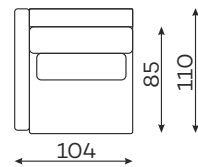

RIO SET 14

Sofas

RIO SET 1

NARROW SIDE
208 x 110 x 88 cm
WIDE SIDE
228 x 110 x 88 cm

RIO SET 8

NARROW SIDE
301 x 110 x 88 cm
WIDE SIDE
321 x 110 x 88 cm

RIO SOFA 4-OS.

NARROW SIDE
258 x 110 x 88 cm
WIDE SIDE
278 x 110 x 88 cm

Armchair

RIO
ARMCHAIR
WITH NARROW SIDE

RIO
ARMCHAIR
WITH WIDE SIDES

Modular units

Available in a left-hand or right-hand configuration.

RIO
1-SEATER

RIO
1-SEATER
NARROW ARMREST

RIO
1-SEATER
WIDE ARMREST

RIO
1,5-SEATER

RIO
1,5-SEATER
NARROW ARMREST

RIO
1,5-SEATER
WIDE ARMREST

All dimensions of upholstered furniture are given with a tolerance of +/- 4 cm

Moduły

Dostępne w wersji lewej lub prawej.

RIO
1,5-SEATER, ROUNDED
WIDE ARMREST