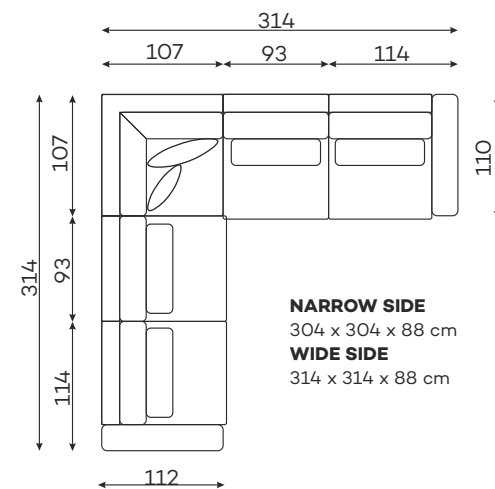

befame

Rio

Corner sofas

Available in a left-hand or right-hand configuration. The sets below are left-hand facing.

RIO SET 2

RIO SET 3

RIO SET 4

RIO SET 5

RIO SET 6

RIO SET 7

Corner sofas

Available in a left-hand or right-hand configuration. The sets below are left-hand facing.

RIO SET 9

RIO SET 11

RIO SET 12

RIO SET 13

RIO SET 14

Sofas

RIO SET 1

NARROW SIDE
208 x 110 x 88 cm
WIDE SIDE
228 x 110 x 88 cm

RIO SET 8

NARROW SIDE
301 x 110 x 88 cm
WIDE SIDE
321 x 110 x 88 cm

RIO SOFA 4-OS.

NARROW SIDE
258 x 110 x 88 cm
WIDE SIDE
278 x 110 x 88 cm

RIO
1,5-SEATER

RIO
1,5-SEATER
NARROW ARMREST

RIO
1,5-SEATER
WIDE ARMREST

All dimensions of upholstered furniture are given with a tolerance of +/- 4 cm

Moduły

Dostępne w wersji lewej lub prawej.

RIO
1,5-SEATER, ROUNDED
WIDE ARMREST