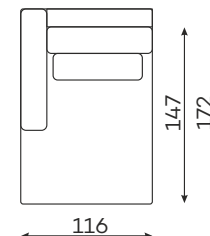

RIO
1,5-SEATER

RIO
1,5-SEATER
NARROW ARMREST

RIO
1,5-SEATER
WIDE ARMREST

All dimensions of upholstered furniture are given with a tolerance of +/- 4 cm

Moduły

Dostępne w wersji lewej lub prawej.

RIO
1,5-SEATER, ROUNDED
WIDE ARMREST

RIO
2-SEATER

RIO
2-SEATER
NARROW ARMREST

RIO
2-SEATER
WIDE ARMREST

RIO
3-SEATER
NARROW ARMREST

RIO
3-SEATER
WIDE ARMREST

RIO
4-SEATER
NARROW ARMREST

RIO
4-SEATER
WIDE ARMREST

RIO
CHAISE LONGUE M.
NARROW ARMREST

RIO
CHAISE LONGUE M.
WIDE ARMREST

RIO
CHAISE LONGUE L
NARROW ARMREST

RIO
CHAISE LONGUE L
WIDE ARMREST

RIO
OTTOMAN

RIO
CORNER ELEMENT

RIO
ROUNDER CORNER
ELEMENT 90°

RIO
ROUNDER CORNER
ELEMENT S 45°

RIO
ROUNDER CORNER
ELEMENT 72°