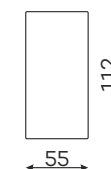

RIO
CHAISE LONGUE M.
WIDE ARMREST

RIO
CHAISE LONGUE L
NARROW ARMREST

RIO
CHAISE LONGUE L
WIDE ARMREST

RIO
OTTOMAN

RIO
CORNER ELEMENT

RIO
ROUNDER CORNER
ELEMENT 90°

RIO
ROUNDER CORNER
ELEMENT S 45°

RIO
ROUNDER CORNER
ELEMENT 72°

RIO
LARGE POUFFE

RIO
BENCH POUFFE

RIO
SMALL POUFFE

RIO
NARROW ARMREST

RIO
WIDE ARMREST

All dimensions of upholstered furniture are given with a tolerance of +/- 4 cm

Other dimensions

CUSHION A