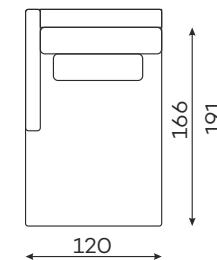

RIO SET 14

Sofas

RIO SET 1

NARROW SIDE
208 x 110 x 88 cm
WIDE SIDE
228 x 110 x 88 cm

RIO SET 8

NARROW SIDE
301 x 110 x 88 cm
WIDE SIDE
321 x 110 x 88 cm

RIO SOFA 4-OS.

NARROW SIDE
258 x 110 x 88 cm
WIDE SIDE
278 x 110 x 88 cm

RIO
1,5-SEATER

RIO
1,5-SEATER
NARROW ARMREST

RIO
1,5-SEATER
WIDE ARMREST

All dimensions of upholstered furniture are given with a tolerance of +/- 4 cm

Moduły

Dostępne w wersji lewej lub prawej.

RIO
1,5-SEATER, ROUNDED
WIDE ARMREST

RIO
2-SEATER

RIO
2-SEATER
NARROW ARMREST

RIO
2-SEATER
WIDE ARMREST

RIO
3-SEATER
NARROW ARMREST

RIO
3-SEATER
WIDE ARMREST

RIO
4-SEATER
NARROW ARMREST

RIO
4-SEATER
WIDE ARMREST

RIO
CHAISE LONGUE M.
NARROW ARMREST

RIO
CHAISE LONGUE M.
WIDE ARMREST

RIO
CHAISE LONGUE L
NARROW ARMREST

RIO
CHAISE LONGUE L
WIDE ARMREST

RIO
OTTOMAN

RIO
CORNER ELEMENT

RIO
ROUNDER CORNER
ELEMENT 90°

RIO
ROUNDER CORNER
ELEMENT S 45°

RIO
ROUNDER CORNER
ELEMENT 72°