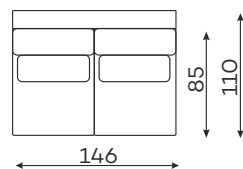

RIO
2-SEATER