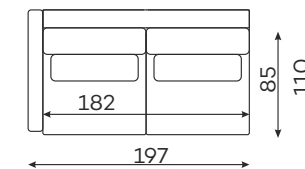

RIO SET 14

Sofas

RIO SET 1

NARROW SIDE
208 x 110 x 88 cm
WIDE SIDE
228 x 110 x 88 cm

RIO SET 8

NARROW SIDE
301 x 110 x 88 cm
WIDE SIDE
321 x 110 x 88 cm

RIO SOFA 4-OS.

NARROW SIDE
258 x 110 x 88 cm
WIDE SIDE
278 x 110 x 88 cm

RIO
1,5-SEATER

RIO
1,5-SEATER
NARROW ARMREST

RIO
1,5-SEATER
WIDE ARMREST

All dimensions of upholstered furniture are given with a tolerance of +/- 4 cm

Moduły

Dostępne w wersji lewej lub prawej.

RIO
1,5-SEATER, ROUNDED
WIDE ARMREST

RIO
2-SEATER

RIO
2-SEATER
NARROW ARMREST

RIO
2-SEATER
WIDE ARMREST

RIO
3-SEATER
NARROW ARMREST

RIO
3-SEATER
WIDE ARMREST

RIO
4-SEATER
NARROW ARMREST

RIO
4-SEATER
WIDE ARMREST

RIO
CHAISE LONGUE M.
NARROW ARMREST

RIO
CHAISE LONGUE M.
WIDE ARMREST

RIO
CHAISE LONGUE L
NARROW ARMREST

RIO
CHAISE LONGUE L
WIDE ARMREST

RIO
OTTOMAN

RIO
CORNER ELEMENT

RIO
ROUNDER CORNER
ELEMENT 90°

RIO
ROUNDER CORNER
ELEMENT S 45°

RIO
ROUNDER CORNER
ELEMENT 72°