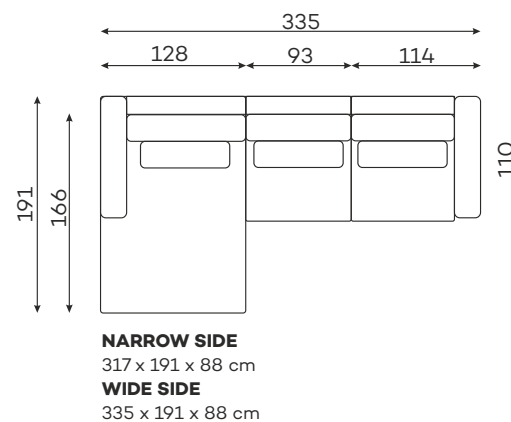

befame

Rio

Corner sofas

Available in a left-hand or right-hand configuration. The sets below are left-hand facing.

RIO SET 2

RIO SET 3

RIO SET 4

RIO SET 5

RIO SET 6

RIO SET 7

Corner sofas

Available in a left-hand or right-hand configuration. The sets below are left-hand facing.

RIO SET 9

RIO SET 11

RIO SET 12

RIO SET 13

RIO SET 14

Sofas

RIO SET 1

NARROW SIDE
208 x 110 x 88 cm
WIDE SIDE
228 x 110 x 88 cm

RIO SET 8

NARROW SIDE
301 x 110 x 88 cm
WIDE SIDE
321 x 110 x 88 cm

RIO SOFA 4-OS.

NARROW SIDE
258 x 110 x 88 cm
WIDE SIDE
278 x 110 x 88 cm

RIO
1,5-SEATER

RIO
1,5-SEATER
NARROW ARMREST

RIO
1,5-SEATER
WIDE ARMREST

All dimensions of upholstered furniture are given with a tolerance of +/- 4 cm

Moduły

Dostępne w wersji lewej lub prawej.

RIO
1,5-SEATER, ROUNDED
WIDE ARMREST