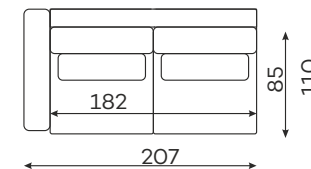

RIO SET 14

Sofas

RIO SET 1

NARROW SIDE
208 x 110 x 88 cm
WIDE SIDE
228 x 110 x 88 cm

RIO SET 8

NARROW SIDE
301 x 110 x 88 cm
WIDE SIDE
321 x 110 x 88 cm

RIO SOFA 4-OS.

NARROW SIDE
258 x 110 x 88 cm
WIDE SIDE
278 x 110 x 88 cm

RIO
1,5-SEATER

RIO
1,5-SEATER
NARROW ARMREST

RIO
1,5-SEATER
WIDE ARMREST

All dimensions of upholstered furniture are given with a tolerance of +/- 4 cm

Moduły

Dostępne w wersji lewej lub prawej.

RIO
1,5-SEATER, ROUNDED
WIDE ARMREST

RIO
2-SEATER

RIO
2-SEATER
NARROW ARMREST

RIO
2-SEATER
WIDE ARMREST

RIO
3-SEATER
NARROW ARMREST

RIO
3-SEATER
WIDE ARMREST

RIO
4-SEATER
NARROW ARMREST

RIO
4-SEATER
WIDE ARMREST

RIO
CHAISE LONGUE M.
NARROW ARMREST

RIO
CHAISE LONGUE M.
WIDE ARMREST

RIO
CHAISE LONGUE L
NARROW ARMREST

RIO
CHAISE LONGUE L
WIDE ARMREST

RIO
OTTOMAN

RIO
CORNER ELEMENT

RIO
ROUNDER CORNER
ELEMENT 90°

RIO
ROUNDER CORNER
ELEMENT S 45°

RIO
ROUNDER CORNER
ELEMENT 72°