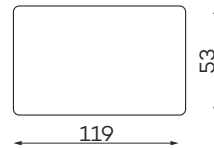

RIO
LARGE POUFFE

RIO
BENCH POUFFE

RIO
SMALL POUFFE

RIO
NARROW ARMREST

RIO
WIDE ARMREST

All dimensions of upholstered furniture are given with a tolerance of +/- 4 cm

Other dimensions

CUSHION A