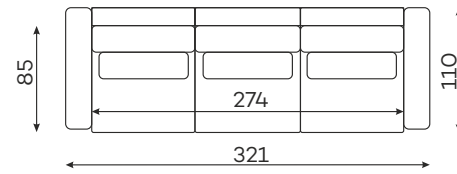

RIO SET 6

RIO SET 7

Corner sofas

Available in a left-hand or right-hand configuration. The sets below are left-hand facing.

RIO SET 9

RIO SET 11

RIO SET 12

RIO SET 13

RIO SET 14

Sofas

RIO SET 1

NARROW SIDE
208 x 110 x 88 cm
WIDE SIDE
228 x 110 x 88 cm

RIO SET 8

NARROW SIDE
301 x 110 x 88 cm
WIDE SIDE
321 x 110 x 88 cm

RIO SOFA 4-OS.

NARROW SIDE
258 x 110 x 88 cm
WIDE SIDE
278 x 110 x 88 cm

Armchair

RIO
ARMCHAIR
WITH NARROW SIDE

RIO
ARMCHAIR
WITH WIDE SIDES

Modular units

Available in a left-hand or right-hand configuration.

RIO
1-SEATER

RIO
1-SEATER
NARROW ARMREST

RIO
1-SEATER
WIDE ARMREST

RIO
1,5-SEATER

RIO
1,5-SEATER
NARROW ARMREST

RIO
1,5-SEATER
WIDE ARMREST

All dimensions of upholstered furniture are given with a tolerance of +/- 4 cm

Moduły

Dostępne w wersji lewej lub prawej.

RIO
1,5-SEATER, ROUNDED
WIDE ARMREST