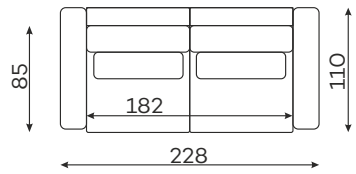

befame

Rio

Corner sofas

Available in a left-hand or right-hand configuration. The sets below are left-hand facing.

RIO SET 2

RIO SET 3

RIO SET 4

RIO SET 5

RIO SET 6

RIO SET 7

Corner sofas

Available in a left-hand or right-hand configuration. The sets below are left-hand facing.

RIO SET 9

RIO SET 11

RIO SET 12

RIO SET 13

RIO SET 14

Sofas

RIO SET 1

NARROW SIDE
208 x 110 x 88 cm
WIDE SIDE
228 x 110 x 88 cm

RIO SET 8

NARROW SIDE
301 x 110 x 88 cm
WIDE SIDE
321 x 110 x 88 cm

RIO SOFA 4-OS.

NARROW SIDE
258 x 110 x 88 cm
WIDE SIDE
278 x 110 x 88 cm

RIO
1,5-SEATER

RIO
1,5-SEATER
NARROW ARMREST

RIO
1,5-SEATER
WIDE ARMREST

All dimensions of upholstered furniture are given with a tolerance of +/- 4 cm

Moduły

Dostępne w wersji lewej lub prawej.

RIO
1,5-SEATER, ROUNDED
WIDE ARMREST