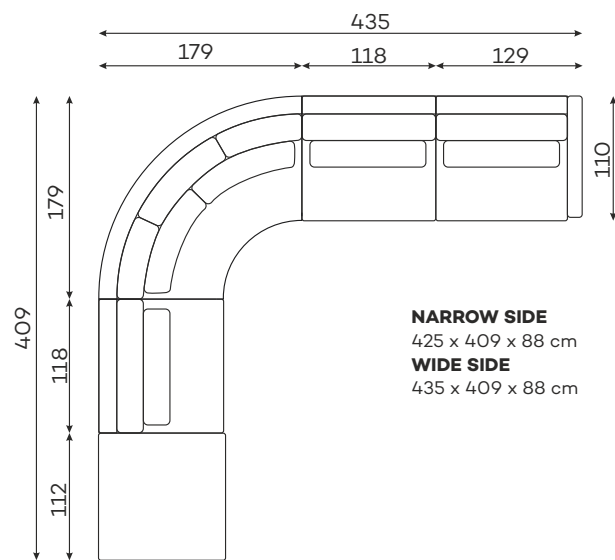

befame

Rio

Corner sofas

Available in a left-hand or right-hand configuration. The sets below are left-hand facing.

RIO SET 2

RIO SET 3

RIO SET 4

RIO SET 5

RIO SET 6

RIO SET 7

Corner sofas

Available in a left-hand or right-hand configuration. The sets below are left-hand facing.

RIO SET 9

RIO SET 11

RIO SET 12

RIO SET 13

RIO SET 14

Sofas

RIO SET 1

NARROW SIDE
208 x 110 x 88 cm
WIDE SIDE
228 x 110 x 88 cm

RIO SET 8

NARROW SIDE
301 x 110 x 88 cm
WIDE SIDE
321 x 110 x 88 cm

RIO SOFA 4-OS.

NARROW SIDE
258 x 110 x 88 cm
WIDE SIDE
278 x 110 x 88 cm

RIO
1,5-SEATER

RIO
1,5-SEATER
NARROW ARMREST

RIO
1,5-SEATER
WIDE ARMREST

All dimensions of upholstered furniture are given with a tolerance of +/- 4 cm

Moduły

Dostępne w wersji lewej lub prawej.

RIO
1,5-SEATER, ROUNDED
WIDE ARMREST