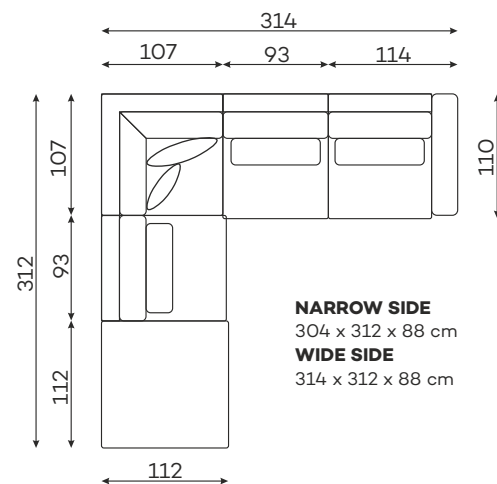

befame

Rio

Corner sofas

Available in a left-hand or right-hand configuration. The sets below are left-hand facing.

RIO SET 2

RIO SET 3

RIO SET 4

RIO SET 5

RIO SET 14

Sofas

RIO SET 1

NARROW SIDE
208 x 110 x 88 cm
WIDE SIDE
228 x 110 x 88 cm

RIO SET 8

NARROW SIDE
301 x 110 x 88 cm
WIDE SIDE
321 x 110 x 88 cm

RIO SOFA 4-OS.

NARROW SIDE
258 x 110 x 88 cm
WIDE SIDE
278 x 110 x 88 cm

RIO
1,5-SEATER

RIO
1,5-SEATER
NARROW ARMREST

RIO
1,5-SEATER
WIDE ARMREST

All dimensions of upholstered furniture are given with a tolerance of +/- 4 cm

Moduły

Dostępne w wersji lewej lub prawej.

RIO
1,5-SEATER, ROUNDED
WIDE ARMREST