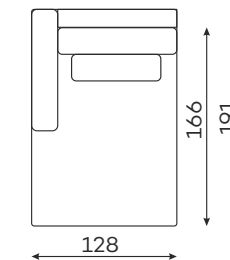

RIO SET 14

Sofas

RIO SET 1

NARROW SIDE
208 x 110 x 88 cm
WIDE SIDE
228 x 110 x 88 cm

RIO SET 8

NARROW SIDE
301 x 110 x 88 cm
WIDE SIDE
321 x 110 x 88 cm

RIO SOFA 4-OS.

NARROW SIDE
258 x 110 x 88 cm
WIDE SIDE
278 x 110 x 88 cm

RIO
1,5-SEATER

RIO
1,5-SEATER
NARROW ARMREST

RIO
1,5-SEATER
WIDE ARMREST

All dimensions of upholstered furniture are given with a tolerance of +/- 4 cm

Moduły

Dostępne w wersji lewej lub prawej.

RIO
1,5-SEATER, ROUNDED
WIDE ARMREST

RIO
2-SEATER

RIO
2-SEATER
NARROW ARMREST

RIO
2-SEATER
WIDE ARMREST

RIO
3-SEATER
NARROW ARMREST

RIO
3-SEATER
WIDE ARMREST

RIO
4-SEATER
NARROW ARMREST

RIO
4-SEATER
WIDE ARMREST

RIO
CHAISE LONGUE M.
NARROW ARMREST

RIO
CHAISE LONGUE M.
WIDE ARMREST

RIO
CHAISE LONGUE L
NARROW ARMREST

RIO
CHAISE LONGUE L
WIDE ARMREST

RIO
OTTOMAN

RIO
CORNER ELEMENT

RIO
ROUNDER CORNER
ELEMENT 90°

RIO
ROUNDER CORNER
ELEMENT S 45°

RIO
ROUNDER CORNER
ELEMENT 72°