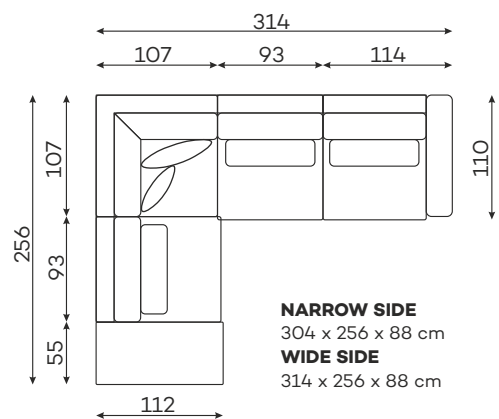

befame

Rio

Corner sofas

Available in a left-hand or right-hand configuration. The sets below are left-hand facing.

RIO SET 2

RIO SET 3

RIO SET 4

RIO SET 5

RIO SET 6

RIO SET 7

Corner sofas

Available in a left-hand or right-hand configuration. The sets below are left-hand facing.

RIO SET 9

RIO SET 11

RIO SET 12

RIO SET 13

RIO SET 14

Sofas

RIO SET 1

NARROW SIDE
208 x 110 x 88 cm
WIDE SIDE
228 x 110 x 88 cm

RIO SET 8

NARROW SIDE
301 x 110 x 88 cm
WIDE SIDE
321 x 110 x 88 cm

RIO SOFA 4-OS.

NARROW SIDE
258 x 110 x 88 cm
WIDE SIDE
278 x 110 x 88 cm

RIO
1,5-SEATER

RIO
1,5-SEATER
NARROW ARMREST

RIO
1,5-SEATER
WIDE ARMREST

All dimensions of upholstered furniture are given with a tolerance of +/- 4 cm

Moduły

Dostępne w wersji lewej lub prawej.

RIO
1,5-SEATER, ROUNDED
WIDE ARMREST