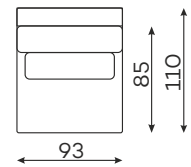

RIO SET 14

Sofas

RIO SET 1

NARROW SIDE
208 x 110 x 88 cm
WIDE SIDE
228 x 110 x 88 cm

RIO SET 8

NARROW SIDE
301 x 110 x 88 cm
WIDE SIDE
321 x 110 x 88 cm

RIO SOFA 4-OS.

NARROW SIDE
258 x 110 x 88 cm
WIDE SIDE
278 x 110 x 88 cm

Armchair

RIO
ARMCHAIR
WITH NARROW SIDE

RIO
ARMCHAIR
WITH WIDE SIDES

Modular units

Available in a left-hand or right-hand configuration.

RIO
1-SEATER

RIO
1-SEATER
NARROW ARMREST

RIO
1-SEATER
WIDE ARMREST

RIO
1,5-SEATER

RIO
1,5-SEATER
NARROW ARMREST

RIO
1,5-SEATER
WIDE ARMREST

All dimensions of upholstered furniture are given with a tolerance of +/- 4 cm

Moduły

Dostępne w wersji lewej lub prawej.

RIO
1,5-SEATER, ROUNDED
WIDE ARMREST