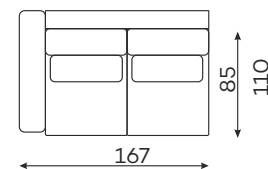

RIO
2-SEATER
WIDE ARMREST