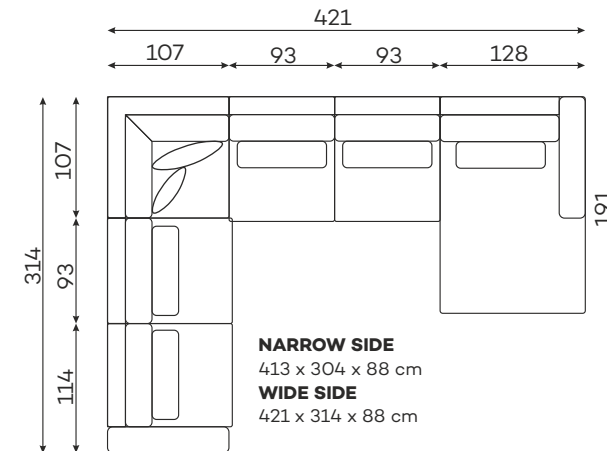

befame

Rio

Corner sofas

Available in a left-hand or right-hand configuration. The sets below are left-hand facing.

RIO SET 2

RIO SET 3

RIO SET 4

RIO SET 5

RIO SET 6

RIO SET 7

Corner sofas

Available in a left-hand or right-hand configuration. The sets below are left-hand facing.

RIO SET 9

RIO SET 11

RIO SET 12

RIO SET 13

RIO SET 14

Sofas

RIO SET 1

NARROW SIDE
208 x 110 x 88 cm
WIDE SIDE
228 x 110 x 88 cm

RIO SET 8

NARROW SIDE
301 x 110 x 88 cm
WIDE SIDE
321 x 110 x 88 cm

RIO SOFA 4-OS.

NARROW SIDE
258 x 110 x 88 cm
WIDE SIDE
278 x 110 x 88 cm

RIO
1,5-SEATER

RIO
1,5-SEATER
NARROW ARMREST

RIO
1,5-SEATER
WIDE ARMREST

All dimensions of upholstered furniture are given with a tolerance of +/- 4 cm

Moduły

Dostępne w wersji lewej lub prawej.

RIO
1,5-SEATER, ROUNDED
WIDE ARMREST