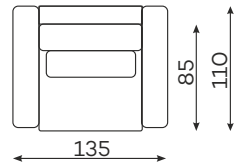

RIO SET 6

RIO SET 7

Corner sofas

Available in a left-hand or right-hand configuration. The sets below are left-hand facing.

RIO SET 9

RIO SET 11

RIO SET 12

RIO SET 13

RIO SET 14

Sofas

RIO SET 1

NARROW SIDE
208 x 110 x 88 cm
WIDE SIDE
228 x 110 x 88 cm

RIO SET 8

NARROW SIDE
301 x 110 x 88 cm
WIDE SIDE
321 x 110 x 88 cm

RIO SOFA 4-OS.

NARROW SIDE
258 x 110 x 88 cm
WIDE SIDE
278 x 110 x 88 cm

Armchair

RIO
ARMCHAIR
WITH NARROW SIDE

RIO
ARMCHAIR
WITH WIDE SIDES

Modular units

Available in a left-hand or right-hand configuration.

RIO
1-SEATER

RIO
1-SEATER
NARROW ARMREST

RIO
1-SEATER
WIDE ARMREST

RIO
1,5-SEATER

RIO
1,5-SEATER
NARROW ARMREST

RIO
1,5-SEATER
WIDE ARMREST

All dimensions of upholstered furniture are given with a tolerance of +/- 4 cm

Moduły

Dostępne w wersji lewej lub prawej.

RIO
1,5-SEATER, ROUNDED
WIDE ARMREST