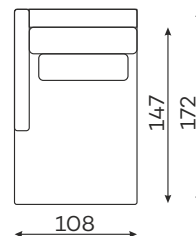

RIO SET 14

Sofas

RIO SET 1

NARROW SIDE
208 x 110 x 88 cm
WIDE SIDE
228 x 110 x 88 cm

RIO SET 8

NARROW SIDE
301 x 110 x 88 cm
WIDE SIDE
321 x 110 x 88 cm

RIO SOFA 4-OS.

NARROW SIDE
258 x 110 x 88 cm
WIDE SIDE
278 x 110 x 88 cm

RIO
1,5-SEATER

RIO
1,5-SEATER
NARROW ARMREST

RIO
1,5-SEATER
WIDE ARMREST

All dimensions of upholstered furniture are given with a tolerance of +/- 4 cm

Moduły

Dostępne w wersji lewej lub prawej.

RIO
1,5-SEATER, ROUNDED
WIDE ARMREST

RIO
2-SEATER

RIO
2-SEATER
NARROW ARMREST

RIO
2-SEATER
WIDE ARMREST

RIO
3-SEATER
NARROW ARMREST

RIO
3-SEATER
WIDE ARMREST

RIO
4-SEATER
NARROW ARMREST

RIO
4-SEATER
WIDE ARMREST

RIO
CHAISE LONGUE M.
NARROW ARMREST

RIO
CHAISE LONGUE M.
WIDE ARMREST

RIO
CHAISE LONGUE L
NARROW ARMREST

RIO
CHAISE LONGUE L
WIDE ARMREST

RIO
OTTOMAN

RIO
CORNER ELEMENT

RIO
ROUNDER CORNER
ELEMENT 90°

RIO
ROUNDER CORNER
ELEMENT S 45°

RIO
ROUNDER CORNER
ELEMENT 72°