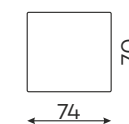

RIO
CHAISE LONGUE M.
WIDE ARMREST

RIO
CHAISE LONGUE L
NARROW ARMREST

RIO
CHAISE LONGUE L
WIDE ARMREST

RIO
OTTOMAN

RIO
CORNER ELEMENT

RIO
ROUNDER CORNER
ELEMENT 90°

RIO
ROUNDER CORNER
ELEMENT S 45°

RIO
ROUNDER CORNER
ELEMENT 72°

RIO
LARGE POUFFE

RIO
BENCH POUFFE

RIO
SMALL POUFFE

RIO
NARROW ARMREST

RIO
WIDE ARMREST

All dimensions of upholstered furniture are given with a tolerance of +/- 4 cm

Other dimensions

CUSHION A