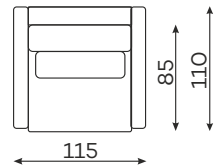

RIO SET 6

RIO SET 7

Corner sofas

Available in a left-hand or right-hand configuration. The sets below are left-hand facing.

RIO SET 9

RIO SET 11

RIO SET 12

RIO SET 13

RIO SET 14

Sofas

RIO SET 1

NARROW SIDE
208 x 110 x 88 cm
WIDE SIDE
228 x 110 x 88 cm

RIO SET 8

NARROW SIDE
301 x 110 x 88 cm
WIDE SIDE
321 x 110 x 88 cm

RIO SOFA 4-OS.

NARROW SIDE
258 x 110 x 88 cm
WIDE SIDE
278 x 110 x 88 cm

Armchair

RIO
ARMCHAIR
WITH NARROW SIDE

RIO
ARMCHAIR
WITH WIDE SIDES

Modular units

Available in a left-hand or right-hand configuration.

RIO
1-SEATER

RIO
1-SEATER
NARROW ARMREST

RIO
1-SEATER
WIDE ARMREST

RIO
1,5-SEATER

RIO
1,5-SEATER
NARROW ARMREST

RIO
1,5-SEATER
WIDE ARMREST

All dimensions of upholstered furniture are given with a tolerance of +/- 4 cm

Moduły

Dostępne w wersji lewej lub prawej.

RIO
1,5-SEATER, ROUNDED
WIDE ARMREST