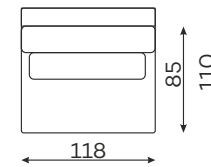

RIO SET 14

Sofas

RIO SET 1

NARROW SIDE
208 x 110 x 88 cm
WIDE SIDE
228 x 110 x 88 cm

RIO SET 8

NARROW SIDE
301 x 110 x 88 cm
WIDE SIDE
321 x 110 x 88 cm

RIO SOFA 4-OS.

NARROW SIDE
258 x 110 x 88 cm
WIDE SIDE
278 x 110 x 88 cm

Armchair

RIO
ARMCHAIR
WITH NARROW SIDE

RIO
ARMCHAIR
WITH WIDE SIDES

Modular units

Available in a left-hand or right-hand configuration.

RIO
1-SEATER

RIO
1-SEATER
NARROW ARMREST

RIO
1-SEATER
WIDE ARMREST

RIO
1,5-SEATER

RIO
1,5-SEATER
NARROW ARMREST

RIO
1,5-SEATER
WIDE ARMREST

All dimensions of upholstered furniture are given with a tolerance of +/- 4 cm

Moduły

Dostępne w wersji lewej lub prawej.

RIO
1,5-SEATER, ROUNDED
WIDE ARMREST