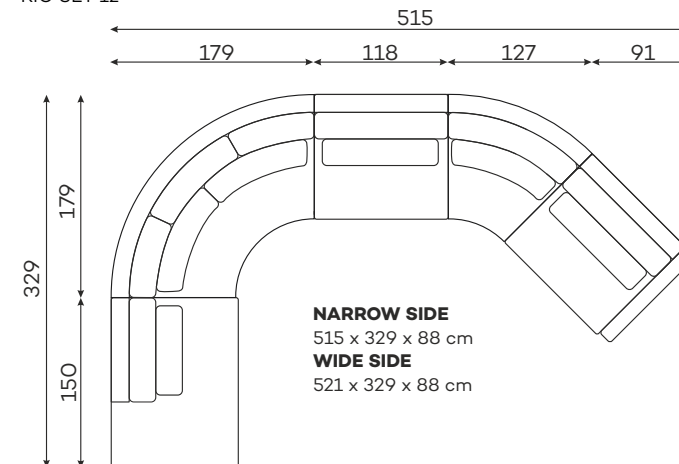

befame

Rio

Corner sofas

Available in a left-hand or right-hand configuration. The sets below are left-hand facing.

RIO SET 2

RIO SET 3

RIO SET 4

RIO SET 5

RIO SET 6

RIO SET 7

Corner sofas

Available in a left-hand or right-hand configuration. The sets below are left-hand facing.

RIO SET 9

RIO SET 11

RIO SET 12

RIO SET 13

RIO SET 14

Sofas

RIO SET 1

NARROW SIDE
208 x 110 x 88 cm
WIDE SIDE
228 x 110 x 88 cm

RIO SET 8

NARROW SIDE
301 x 110 x 88 cm
WIDE SIDE
321 x 110 x 88 cm

RIO SOFA 4-OS.

NARROW SIDE
258 x 110 x 88 cm
WIDE SIDE
278 x 110 x 88 cm

RIO
1,5-SEATER

RIO
1,5-SEATER
NARROW ARMREST

RIO
1,5-SEATER
WIDE ARMREST

All dimensions of upholstered furniture are given with a tolerance of +/- 4 cm

Moduły

Dostępne w wersji lewej lub prawej.

RIO
1,5-SEATER, ROUNDED
WIDE ARMREST