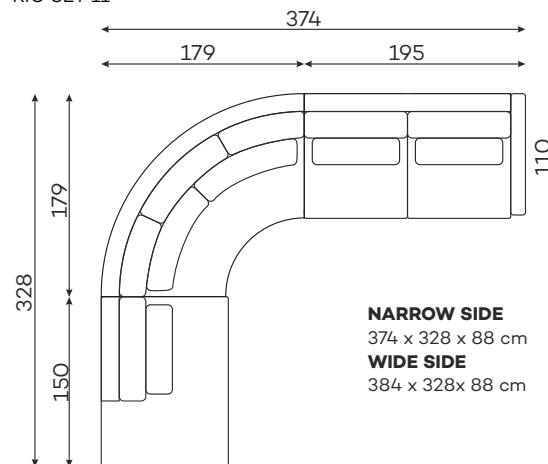

befame

Rio

Corner sofas

Available in a left-hand or right-hand configuration. The sets below are left-hand facing.

RIO SET 2

RIO SET 3

RIO SET 4

RIO SET 5

RIO SET 6

RIO SET 7

Corner sofas

Available in a left-hand or right-hand configuration. The sets below are left-hand facing.

RIO SET 9

RIO SET 11

RIO SET 12

RIO SET 13

RIO SET 14

Sofas

RIO SET 1

NARROW SIDE
208 x 110 x 88 cm
WIDE SIDE
228 x 110 x 88 cm

RIO SET 8

NARROW SIDE
301 x 110 x 88 cm
WIDE SIDE
321 x 110 x 88 cm

RIO SOFA 4-OS.

NARROW SIDE
258 x 110 x 88 cm
WIDE SIDE
278 x 110 x 88 cm

RIO
1,5-SEATER

RIO
1,5-SEATER
NARROW ARMREST

RIO
1,5-SEATER
WIDE ARMREST

All dimensions of upholstered furniture are given with a tolerance of +/- 4 cm

Moduły

Dostępne w wersji lewej lub prawej.

RIO
1,5-SEATER, ROUNDED
WIDE ARMREST