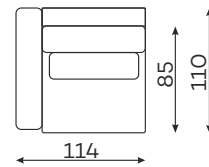

RIO SET 14

Sofas

RIO SET 1

NARROW SIDE
208 x 110 x 88 cm
WIDE SIDE
228 x 110 x 88 cm

RIO SET 8

NARROW SIDE
301 x 110 x 88 cm
WIDE SIDE
321 x 110 x 88 cm

RIO SOFA 4-OS.

NARROW SIDE
258 x 110 x 88 cm
WIDE SIDE
278 x 110 x 88 cm

Armchair

RIO
ARMCHAIR
WITH NARROW SIDE

RIO
ARMCHAIR
WITH WIDE SIDES

Modular units

Available in a left-hand or right-hand configuration.

RIO
1-SEATER

RIO
1-SEATER
NARROW ARMREST

RIO
1-SEATER
WIDE ARMREST

RIO
1,5-SEATER

RIO
1,5-SEATER
NARROW ARMREST

RIO
1,5-SEATER
WIDE ARMREST

All dimensions of upholstered furniture are given with a tolerance of +/- 4 cm

Moduły

Dostępne w wersji lewej lub prawej.

RIO
1,5-SEATER, ROUNDED
WIDE ARMREST