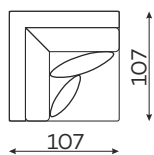

RIO
CHAISE LONGUE M.
WIDE ARMREST

RIO
CHAISE LONGUE L
NARROW ARMREST

RIO
CHAISE LONGUE L
WIDE ARMREST

RIO
OTTOMAN

RIO
CORNER ELEMENT

RIO
ROUNDER CORNER
ELEMENT 90°

RIO
ROUNDER CORNER
ELEMENT S 45°

RIO
ROUNDER CORNER
ELEMENT 72°

RIO
LARGE POUFFE

RIO
BENCH POUFFE

RIO
SMALL POUFFE

RIO
NARROW ARMREST

RIO
WIDE ARMREST

All dimensions of upholstered furniture are given with a tolerance of +/- 4 cm

Other dimensions

CUSHION A