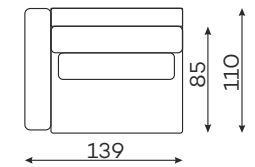

RIO SET 14

Sofas

RIO SET 1

NARROW SIDE
208 x 110 x 88 cm
WIDE SIDE
228 x 110 x 88 cm

RIO SET 8

NARROW SIDE
301 x 110 x 88 cm
WIDE SIDE
321 x 110 x 88 cm

RIO SOFA 4-OS.

NARROW SIDE
258 x 110 x 88 cm
WIDE SIDE
278 x 110 x 88 cm

Armchair

RIO
ARMCHAIR
WITH NARROW SIDE

RIO
ARMCHAIR
WITH WIDE SIDES

Modular units

Available in a left-hand or right-hand configuration.

RIO
1-SEATER

RIO
1-SEATER
NARROW ARMREST

RIO
1-SEATER
WIDE ARMREST

RIO
1,5-SEATER

RIO
1,5-SEATER
NARROW ARMREST

RIO
1,5-SEATER
WIDE ARMREST

All dimensions of upholstered furniture are given with a tolerance of +/- 4 cm

Moduły

Dostępne w wersji lewej lub prawej.

RIO
1,5-SEATER, ROUNDED
WIDE ARMREST