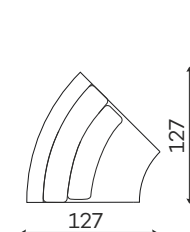

RIO
1,5-SEATER

RIO
1,5-SEATER
NARROW ARMREST

RIO
1,5-SEATER
WIDE ARMREST

All dimensions of upholstered furniture are given with a tolerance of +/- 4 cm

Moduły

Dostępne w wersji lewej lub prawej.

RIO
1,5-SEATER, ROUNDED
WIDE ARMREST

RIO
CHAISE LONGUE M.
WIDE ARMREST

RIO
CHAISE LONGUE L
NARROW ARMREST

RIO
CHAISE LONGUE L
WIDE ARMREST

RIO
OTTOMAN

RIO
CORNER ELEMENT

RIO
ROUNDER CORNER
ELEMENT 90°

RIO
ROUNDER CORNER
ELEMENT S 45°

RIO
ROUNDER CORNER
ELEMENT 72°

RIO
LARGE POUFFE

RIO
BENCH POUFFE

RIO
SMALL POUFFE

RIO
NARROW ARMREST

RIO
WIDE ARMREST

All dimensions of upholstered furniture are given with a tolerance of +/- 4 cm

Other dimensions

CUSHION A