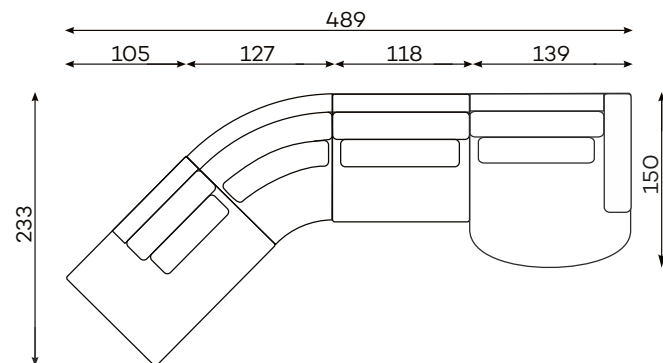

befame

Rio

Corner sofas

Available in a left-hand or right-hand configuration. The sets below are left-hand facing.

RIO SET 2

RIO SET 3

RIO SET 4

RIO SET 5

RIO SET 6

RIO SET 7

Corner sofas

Available in a left-hand or right-hand configuration. The sets below are left-hand facing.

RIO SET 9

RIO SET 11

RIO SET 12

RIO SET 13

RIO SET 14

Sofas

RIO SET 1

NARROW SIDE
208 x 110 x 88 cm
WIDE SIDE
228 x 110 x 88 cm

RIO SET 8

NARROW SIDE
301 x 110 x 88 cm
WIDE SIDE
321 x 110 x 88 cm

RIO SOFA 4-OS.

NARROW SIDE
258 x 110 x 88 cm
WIDE SIDE
278 x 110 x 88 cm

RIO
1,5-SEATER

RIO
1,5-SEATER
NARROW ARMREST

RIO
1,5-SEATER
WIDE ARMREST

All dimensions of upholstered furniture are given with a tolerance of +/- 4 cm

Moduły

Dostępne w wersji lewej lub prawej.

RIO
1,5-SEATER, ROUNDED
WIDE ARMREST