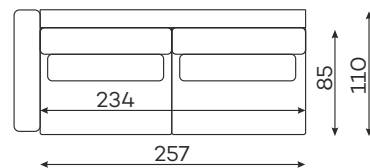

RIO
1,5-SEATER

RIO
1,5-SEATER
NARROW ARMREST

RIO
1,5-SEATER
WIDE ARMREST

All dimensions of upholstered furniture are given with a tolerance of +/- 4 cm

Moduły

Dostępne w wersji lewej lub prawej.

RIO
1,5-SEATER, ROUNDED
WIDE ARMREST

RIO
2-SEATER

RIO
2-SEATER
NARROW ARMREST

RIO
2-SEATER
WIDE ARMREST

RIO
3-SEATER
NARROW ARMREST

RIO
3-SEATER
WIDE ARMREST

RIO
4-SEATER
NARROW ARMREST

RIO
4-SEATER
WIDE ARMREST

RIO
CHAISE LONGUE M.
NARROW ARMREST

RIO
CHAISE LONGUE M.
WIDE ARMREST

RIO
CHAISE LONGUE L
NARROW ARMREST

RIO
CHAISE LONGUE L
WIDE ARMREST

RIO
OTTOMAN

RIO
CORNER ELEMENT

RIO
ROUNDER CORNER
ELEMENT 90°

RIO
ROUNDER CORNER
ELEMENT S 45°

RIO
ROUNDER CORNER
ELEMENT 72°