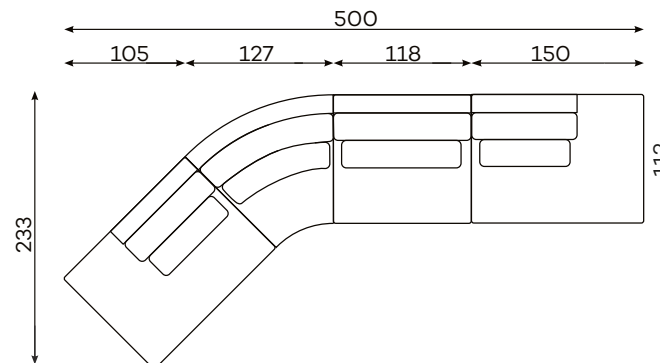

befame

Rio

Corner sofas

Available in a left-hand or right-hand configuration. The sets below are left-hand facing.

RIO SET 2

RIO SET 3

RIO SET 4

RIO SET 5

RIO SET 6

RIO SET 7

Corner sofas

Available in a left-hand or right-hand configuration. The sets below are left-hand facing.

RIO SET 9

RIO SET 11

RIO SET 12

RIO SET 13

RIO SET 14

Sofas

RIO SET 1

NARROW SIDE
208 x 110 x 88 cm
WIDE SIDE
228 x 110 x 88 cm

RIO SET 8

NARROW SIDE
301 x 110 x 88 cm
WIDE SIDE
321 x 110 x 88 cm

RIO SOFA 4-OS.

NARROW SIDE
258 x 110 x 88 cm
WIDE SIDE
278 x 110 x 88 cm

RIO
1,5-SEATER

RIO
1,5-SEATER
NARROW ARMREST

RIO
1,5-SEATER
WIDE ARMREST

All dimensions of upholstered furniture are given with a tolerance of +/- 4 cm

Moduły

Dostępne w wersji lewej lub prawej.

RIO
1,5-SEATER, ROUNDED
WIDE ARMREST