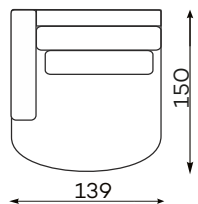

RIO SET 14

Sofas

RIO SET 1

NARROW SIDE
208 x 110 x 88 cm
WIDE SIDE
228 x 110 x 88 cm

RIO SET 8

NARROW SIDE
301 x 110 x 88 cm
WIDE SIDE
321 x 110 x 88 cm

RIO SOFA 4-OS.

NARROW SIDE
258 x 110 x 88 cm
WIDE SIDE
278 x 110 x 88 cm

RIO
1,5-SEATER

RIO
1,5-SEATER
NARROW ARMREST

RIO
1,5-SEATER
WIDE ARMREST

All dimensions of upholstered furniture are given with a tolerance of +/- 4 cm

Moduły

Dostępne w wersji lewej lub prawej.

RIO
1,5-SEATER, ROUNDED
WIDE ARMREST

RIO
CHAISE LONGUE M.
WIDE ARMREST

RIO
CHAISE LONGUE L
NARROW ARMREST

RIO
CHAISE LONGUE L
WIDE ARMREST

RIO
OTTOMAN

RIO
CORNER ELEMENT

RIO
ROUNDER CORNER
ELEMENT 90°

RIO
ROUNDER CORNER
ELEMENT S 45°

RIO
ROUNDER CORNER
ELEMENT 72°

RIO
LARGE POUFFE

RIO
BENCH POUFFE

RIO
SMALL POUFFE

RIO
NARROW ARMREST

RIO
WIDE ARMREST

All dimensions of upholstered furniture are given with a tolerance of +/- 4 cm

Other dimensions

CUSHION A