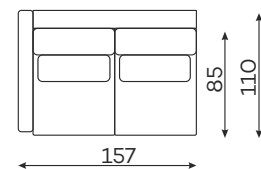

RIO
2-SEATER
NARROW ARMREST