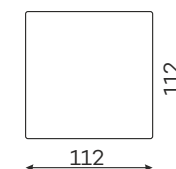

RIO
LARGE POUFFE