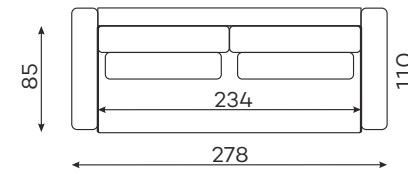

RIO SET 6

RIO SET 7

Corner sofas

Available in a left-hand or right-hand configuration. The sets below are left-hand facing.

RIO SET 9

RIO SET 11

RIO SET 12

RIO SET 13

RIO SET 14

Sofas

RIO SET 1

NARROW SIDE
208 x 110 x 88 cm
WIDE SIDE
228 x 110 x 88 cm

RIO SET 8

NARROW SIDE
301 x 110 x 88 cm
WIDE SIDE
321 x 110 x 88 cm

RIO SOFA 4-OS.

NARROW SIDE
258 x 110 x 88 cm
WIDE SIDE
278 x 110 x 88 cm

Armchair

RIO
ARMCHAIR
WITH NARROW SIDE

RIO
ARMCHAIR
WITH WIDE SIDES

Modular units

Available in a left-hand or right-hand configuration.

RIO
1-SEATER

RIO
1-SEATER
NARROW ARMREST

RIO
1-SEATER
WIDE ARMREST

RIO
1,5-SEATER

RIO
1,5-SEATER
NARROW ARMREST

RIO
1,5-SEATER
WIDE ARMREST

All dimensions of upholstered furniture are given with a tolerance of +/- 4 cm

Moduły

Dostępne w wersji lewej lub prawej.

RIO
1,5-SEATER, ROUNDED
WIDE ARMREST