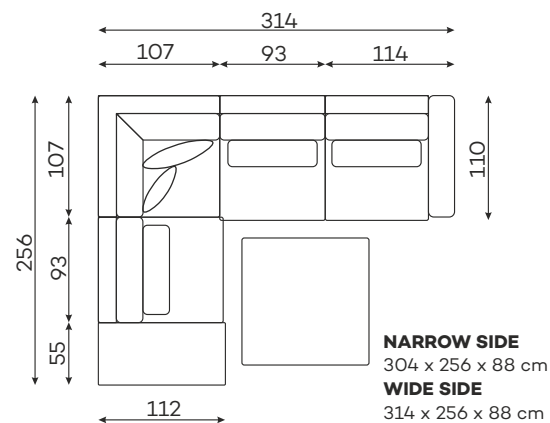

befame

Rio

Corner sofas

Available in a left-hand or right-hand configuration. The sets below are left-hand facing.

RIO SET 2

RIO SET 3

RIO SET 4

RIO SET 5

RIO SET 6

RIO SET 7

Corner sofas

Available in a left-hand or right-hand configuration. The sets below are left-hand facing.

RIO SET 9

RIO SET 11

RIO SET 12

RIO SET 13

RIO SET 14

Sofas

RIO SET 1

NARROW SIDE
208 x 110 x 88 cm
WIDE SIDE
228 x 110 x 88 cm

RIO SET 8

NARROW SIDE
301 x 110 x 88 cm
WIDE SIDE
321 x 110 x 88 cm

RIO SOFA 4-OS.

NARROW SIDE
258 x 110 x 88 cm
WIDE SIDE
278 x 110 x 88 cm

RIO
1,5-SEATER

RIO
1,5-SEATER
NARROW ARMREST

RIO
1,5-SEATER
WIDE ARMREST

All dimensions of upholstered furniture are given with a tolerance of +/- 4 cm

Moduły

Dostępne w wersji lewej lub prawej.

RIO
1,5-SEATER, ROUNDED
WIDE ARMREST