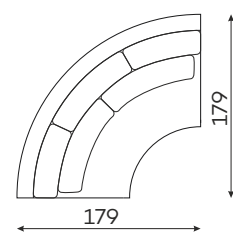

RIO SET 14

Sofas

RIO SET 1

NARROW SIDE
208 x 110 x 88 cm
WIDE SIDE
228 x 110 x 88 cm

RIO SET 8

NARROW SIDE
301 x 110 x 88 cm
WIDE SIDE
321 x 110 x 88 cm

RIO SOFA 4-OS.

NARROW SIDE
258 x 110 x 88 cm
WIDE SIDE
278 x 110 x 88 cm

RIO
1,5-SEATER

RIO
1,5-SEATER
NARROW ARMREST

RIO
1,5-SEATER
WIDE ARMREST

All dimensions of upholstered furniture are given with a tolerance of +/- 4 cm

Moduły

Dostępne w wersji lewej lub prawej.

RIO
1,5-SEATER, ROUNDED
WIDE ARMREST

RIO
CHAISE LONGUE M.
WIDE ARMREST

RIO
CHAISE LONGUE L
NARROW ARMREST

RIO
CHAISE LONGUE L
WIDE ARMREST

RIO
OTTOMAN

RIO
CORNER ELEMENT

RIO
ROUNDER CORNER
ELEMENT 90°

RIO
ROUNDER CORNER
ELEMENT S 45°

RIO
ROUNDER CORNER
ELEMENT 72°

RIO
LARGE POUFFE

RIO
BENCH POUFFE

RIO
SMALL POUFFE

RIO
NARROW ARMREST

RIO
WIDE ARMREST

All dimensions of upholstered furniture are given with a tolerance of +/- 4 cm

Other dimensions

CUSHION A