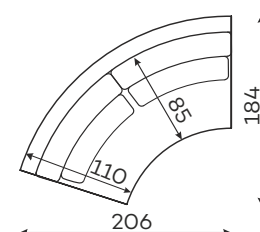

RIO
1,5-SEATER

RIO
1,5-SEATER
NARROW ARMREST

RIO
1,5-SEATER
WIDE ARMREST

All dimensions of upholstered furniture are given with a tolerance of +/- 4 cm

Moduły

Dostępne w wersji lewej lub prawej.

RIO
1,5-SEATER, ROUNDED
WIDE ARMREST

RIO
CHAISE LONGUE M.
WIDE ARMREST

RIO
CHAISE LONGUE L
NARROW ARMREST

RIO
CHAISE LONGUE L
WIDE ARMREST

RIO
OTTOMAN

RIO
CORNER ELEMENT

RIO
ROUNDER CORNER
ELEMENT 90°

RIO
ROUNDER CORNER
ELEMENT S 45°

RIO
ROUNDER CORNER
ELEMENT 72°

RIO
LARGE POUFFE

RIO
BENCH POUFFE

RIO
SMALL POUFFE

RIO
NARROW ARMREST

RIO
WIDE ARMREST

All dimensions of upholstered furniture are given with a tolerance of +/- 4 cm

Other dimensions

CUSHION A