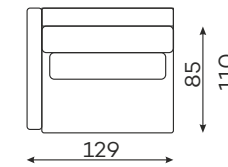

RIO SET 14

Sofas

RIO SET 1

NARROW SIDE
208 x 110 x 88 cm
WIDE SIDE
228 x 110 x 88 cm

RIO SET 8

NARROW SIDE
301 x 110 x 88 cm
WIDE SIDE
321 x 110 x 88 cm

RIO SOFA 4-OS.

NARROW SIDE
258 x 110 x 88 cm
WIDE SIDE
278 x 110 x 88 cm

Armchair

RIO
ARMCHAIR
WITH NARROW SIDE

RIO
ARMCHAIR
WITH WIDE SIDES

Modular units

Available in a left-hand or right-hand configuration.

RIO
1-SEATER

RIO
1-SEATER
NARROW ARMREST

RIO
1-SEATER
WIDE ARMREST

RIO
1,5-SEATER

RIO
1,5-SEATER
NARROW ARMREST

RIO
1,5-SEATER
WIDE ARMREST

All dimensions of upholstered furniture are given with a tolerance of +/- 4 cm

Moduły

Dostępne w wersji lewej lub prawej.

RIO
1,5-SEATER, ROUNDED
WIDE ARMREST