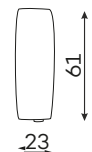

RIO
CHAISE LONGUE M.
WIDE ARMREST

RIO
CHAISE LONGUE L
NARROW ARMREST

RIO
CHAISE LONGUE L
WIDE ARMREST

RIO
OTTOMAN

RIO
CORNER ELEMENT

RIO
ROUNDER CORNER
ELEMENT 90°

RIO
ROUNDER CORNER
ELEMENT S 45°

RIO
ROUNDER CORNER
ELEMENT 72°

RIO
LARGE POUFFE

RIO
BENCH POUFFE

RIO
SMALL POUFFE

RIO
NARROW ARMREST

RIO
WIDE ARMREST

All dimensions of upholstered furniture are given with a tolerance of +/- 4 cm

Other dimensions

CUSHION A