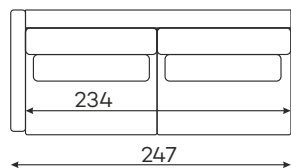

RIO
1,5-SEATER

RIO
1,5-SEATER
NARROW ARMREST

RIO
1,5-SEATER
WIDE ARMREST

All dimensions of upholstered furniture are given with a tolerance of +/- 4 cm

Moduły

Dostępne w wersji lewej lub prawej.

RIO
1,5-SEATER, ROUNDED
WIDE ARMREST

RIO
2-SEATER

RIO
2-SEATER
NARROW ARMREST

RIO
2-SEATER
WIDE ARMREST

RIO
3-SEATER
NARROW ARMREST

RIO
3-SEATER
WIDE ARMREST

RIO
4-SEATER
NARROW ARMREST

RIO
4-SEATER
WIDE ARMREST

RIO
CHAISE LONGUE M.
NARROW ARMREST

RIO
CHAISE LONGUE M.
WIDE ARMREST

RIO
CHAISE LONGUE L
NARROW ARMREST

RIO
CHAISE LONGUE L
WIDE ARMREST

RIO
OTTOMAN

RIO
CORNER ELEMENT

RIO
ROUNDER CORNER
ELEMENT 90°

RIO
ROUNDER CORNER
ELEMENT S 45°

RIO
ROUNDER CORNER
ELEMENT 72°