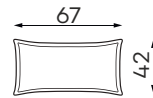

# Sofas

VERONA SOFA 115

**SLEEPER SIZE** ☾  
200 x 115 cm

VERONA SOFA 140

**SLEEPER SIZE** ☾  
200 x 140 cm

VERONA SOFA 160

**SLEEPER SIZE** ☾  
200 x 160 cm

## Other dimensions

CUSHION

All dimensions of upholstered furniture are given with a tolerance of +/- 4 cm