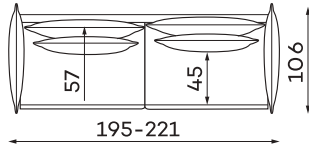

# Sofas

VERONA SOFA 115

**SLEEPER SIZE** ☾  
200 x 115 cm

VERONA SOFA 140

**SLEEPER SIZE** ☾  
200 x 140 cm

VERONA SOFA 160

**SLEEPER SIZE** ☾  
200 x 160 cm

## Other dimensions

CUSHION

All dimensions of upholstered furniture are given with a tolerance of +/- 4 cm