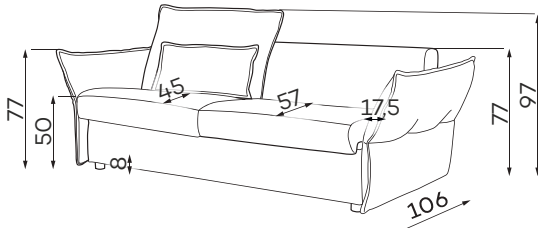

# Sofas

VERONA SOFA 115

**SLEEPER SIZE** ☾  
200 x 115 cm

VERONA SOFA 140

**SLEEPER SIZE** ☾  
200 x 140 cm

VERONA SOFA 160

**SLEEPER SIZE** ☾  
200 x 160 cm

## Other dimensions

CUSHION

All dimensions of upholstered furniture are given with a tolerance of +/- 4 cm

Product images are intended for illustration purposes only and may not reflect the actual product. The dimensions listed in the technical descriptions are approximate and may vary within a tolerance of +/-3%. The company reserves the right to modify the technical specifications in the product datasheet without prior notice