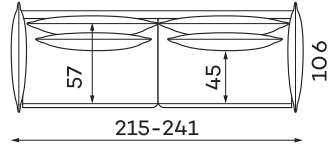

# Sofas

VERONA SOFA 115

**SLEEPER SIZE** ☾  
200 x 115 cm

VERONA SOFA 140

**SLEEPER SIZE** ☾  
200 x 140 cm

VERONA SOFA 160

**SLEEPER SIZE** ☾  
200 x 160 cm

## Other dimensions

CUSHION

All dimensions of upholstered furniture are given with a tolerance of +/- 4 cm