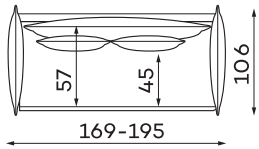

# Sofas

VERONA SOFA 115

**SLEEPER SIZE** ☾  
200 x 115 cm

VERONA SOFA 140

**SLEEPER SIZE** ☾  
200 x 140 cm

VERONA SOFA 160

**SLEEPER SIZE** ☾  
200 x 160 cm

## Other dimensions

CUSHION

All dimensions of upholstered furniture are given with a tolerance of +/- 4 cm